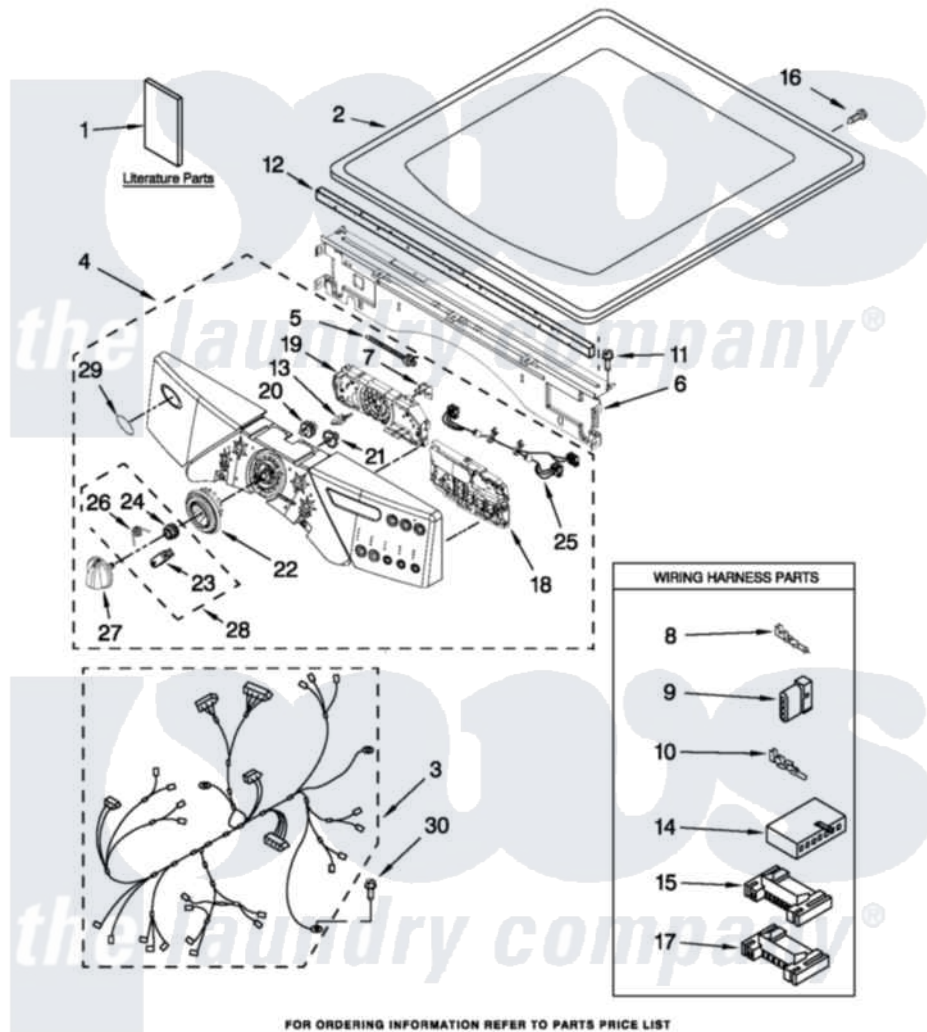

Whirlpool YWED9550WW1 01 - TOP AND CONSOLE PARTS

TOP AND CONSOLE PARTS

For Model: YWED9550WW1, YWED9550WL1, YWED9550WR1
(White) (Mercury) (Red)

ELECTRIC DRYER

FOR ORDERING INFORMATION REFER TO PARTS PRICE LIST

12-11 Litho in U.S.A. (LT)(psw)

1

Part No. W10280317 Rev. A

Whirlpool Residential Whirlpool YWED9550WW1 Dryer Parts Parts Diagram 01 - TOP AND CONSOLE PARTS
Click on the part number to view part

Item	Original Part Number	Replaced By	Status	Part Description
1	W10244607			Use And Care Guide
"	W10258369		Not Available	TECH SHEET
"	W10255469		Not Available	INSTALLATION INSTRUCTIONS
2	3980634	W10117263		Top
"	W10249739			Top
"	W10249738			Toe Panel
3	W10251445		Not Available	HARNESS, MAIN
4	W10255229			Panel, Console
"	W10255230			Panel, Console
"	W10255231			Panel, Console
5	3391018			Tie Cable
6	W10215656			Bracket, Console
7	W10112268			Clip-Harness
8	94614			Terminal
9	3936144			Do-It-Yourself Repair Manuals
10	94613	596797		Terminal

11	3390647	488729	Screw
12	W10112267		Foam-Seal Control Bracket
13	W10030070	W10012480	Kit
14	3936150		Connector, 7-Circuit
15	3395683		Receptacle, Multi-Terminal
16	98139	303776	Screw
17	2203186		Connector, 5-Circuit
18	W10255236	W10294715	Kit
19	W10110658		User Interface
20	W10012430		Encoder, Wheel Kit.
21	W10012440		Retainer-Snap
22	W10250089		Knob, Light Ring
23	W10012810	280230	Encoder, Wheel Kit.
24	W10012460	280230	Encoder, Wheel Kit.
25	W10242906		Harness, Communication
26	W10012820	280230	Encoder, Wheel Kit.
27	W10190685		Knob, Control
28	280230		Encoder, Wheel Kit.
29	W10117943	8303811	Badge, Assembly
30	693995		Screw, Hex Head