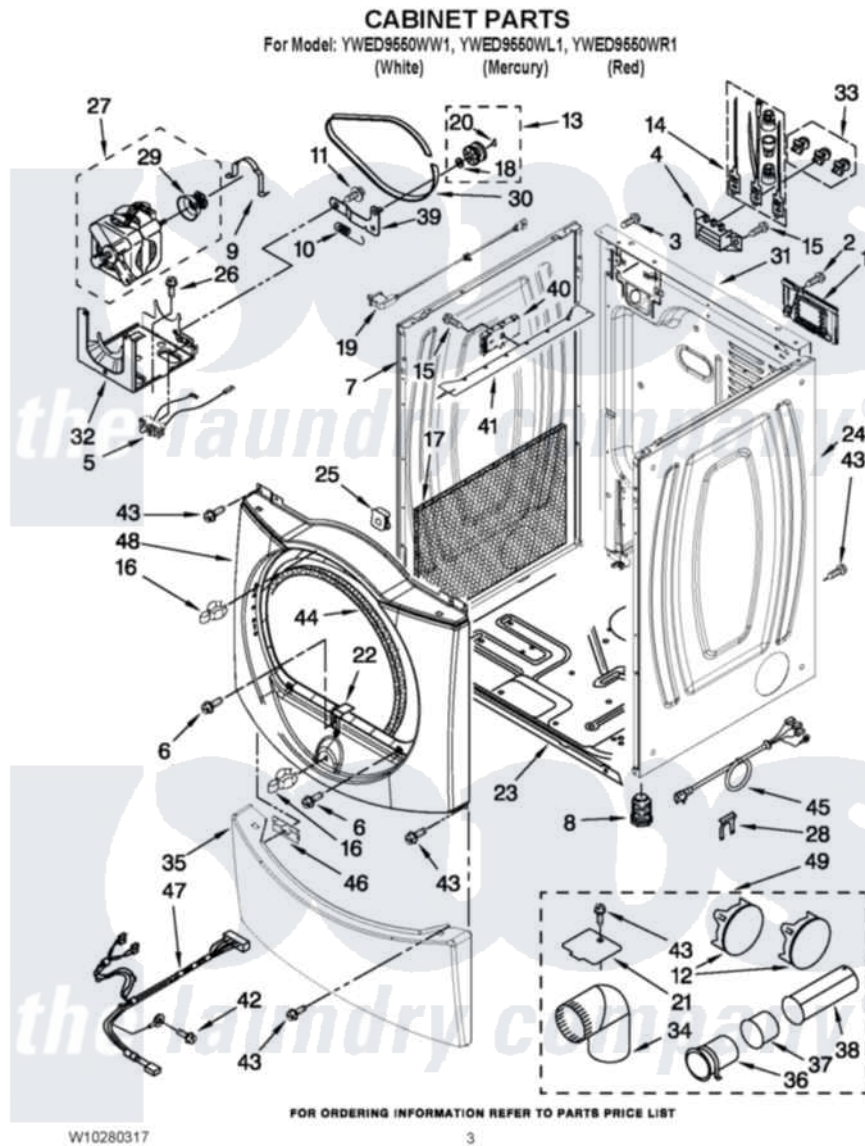

Whirlpool YWED9550WW1 02 - CABINET PARTS

Whirlpool [Residential Whirlpool YWED9550WW1 Dryer Parts](#) Parts Diagram 02 - CABINET PARTS
Click on the part number to view part

Item	Original Part Number	Replaced By	Status	Part Description
1	8576583	W10119283		Cover, Terminal Block
2	3390814	90767		Screw, 8A X 3/8 HeX Washer Head Tapping
3	8533974	4331106		Screw, No.10-32 X 7/16
4	3397659			Block, Terminal
5	W10246525	W10314253		Switch, Assembly Broken Belt
6	3357011	308685		Side Trim)
7	W10192435			Panel, Side
"	W10249727			Panel, Side
"	W10249768			Panel, Side
8	3392100	49621		Feet-Leveling
NI	279810			Foot-Optional
9	W10121316			Plug, Multivalent
10	3387374			Spring, Idler
11	3389420			Retainer-Idler 1/4-20 X 1/16
12	49252			Plug, Multivalent
"	W10151499	W10404617		Plug, Multivalent