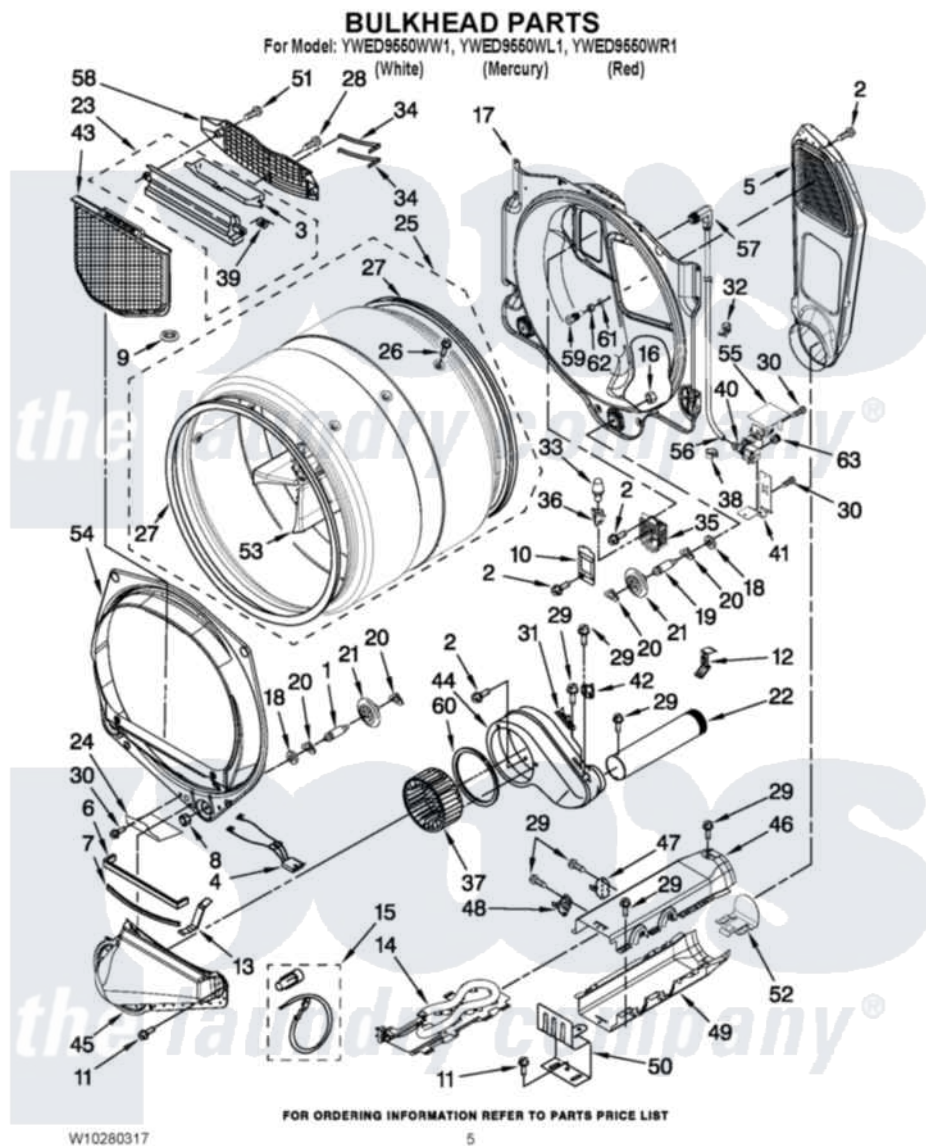

Whirlpool YWED9550WW1 03 - BULKHEAD PARTS

Whirlpool Residential Whirlpool YWED9550WW1 Dryer Parts Parts Diagram 03 - BULKHEAD PARTS
Click on the part number to view part

Item	Original Part Number	Replaced By	Status	Part Description
1	8575324	W10359271		Shaft, Drum Roller Threads
2	3390647	488729		Screw
3	3394984	8563758		Door, Lint Screen
4	3406653			Harness, Sensor
5	697354	3387911		Duct-Air
6	697813			Seal, Outlet Housing
7	697814	697813		Seal, Outlet Housing
8	3934666	W10080210		Nut, 3/8 X 16
9	W10128544			Housing-Outlet
10	3402841	8532165		Lens, Drum Light
11	489463			Screw, 8-18 X 1/16
12	8572105			Retainer, Toe Panel
13	8066208			Clip-Exhaust
14	8544771			Heater Element
15	279457			Wire Kit, Terminal
16	W10001120	W10080190		Nut, 3/8-16