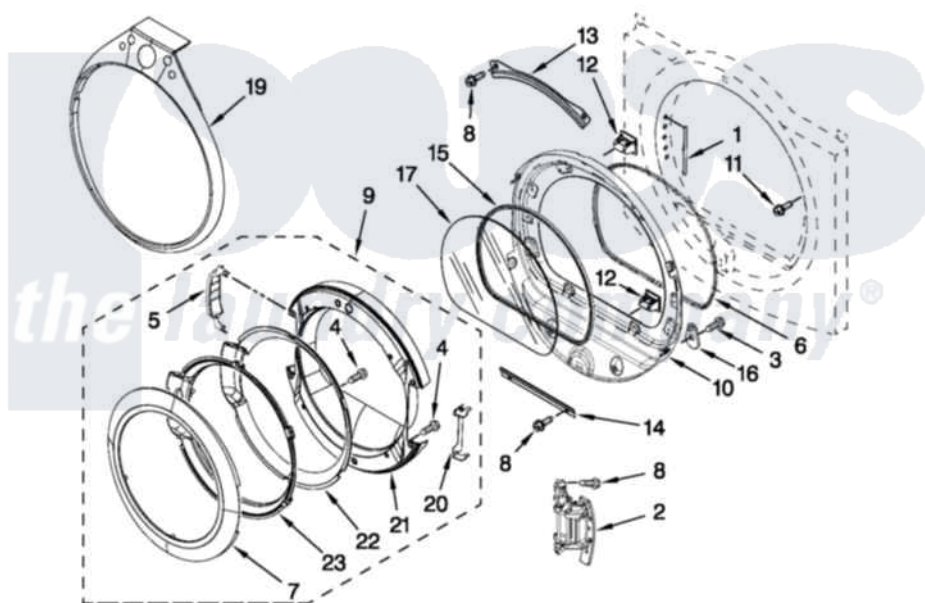

Whirlpool YWED9550WW1 04 - DOOR PARTS

DOOR PARTS

For Model: YWED9550WW1, YWED9550WL1, YWED9550WR1
(White) (Mercury) (Red)

FOR ORDERING INFORMATION REFER TO PARTS PRICE LIST

W10280317

7

Whirlpool [Residential Whirlpool YWED9550WW1 Dryer Parts](#) Parts Diagram 04 - DOOR PARTS

[Click on the part number to view part](#)

Item	Original Part Number	Replaced By	Status	Part Description
1	W10085210			Label-Hinge Hole Cover Front Panel
2	W10139920			Door Hinge Assembly
3	W10159996			Screw, 10-24 X 25/64
4	9742177			Screw, 8-18 X .625
5	W10180119			Cover-Hinge, Stationary Cover Hinge
NI	W10181197			Cover Hinge
6	W10139457			Seal-Door Handle, Ring Door
7	8579502			Handle, Door
8	3393258	3373329D		Screw
9	W10180115			Door Assembly
10	8578229			Door Assembly
11	355515			Screw, 8-18 X 11/16
12	690081	279570		Latch
13	8519356			Retainer-Window
14	8519354			Retainer-Window

15	8579662	Gasket, Window
16	W10048910	Screw-Plug
17	8566254	Glass-Window
19	W10246600	Tear-Drop Trim And Clip Assembly
"	W10249765	Tear-Drop Trim And Clip Assembly
"	W10249767	Tear-Drop Trim And Clip Assembly
20	W10180120	Shield, Door
21	W10180118	Door, Intermediate
22	W10180117	Door Mask
23	8578155	Door Screen