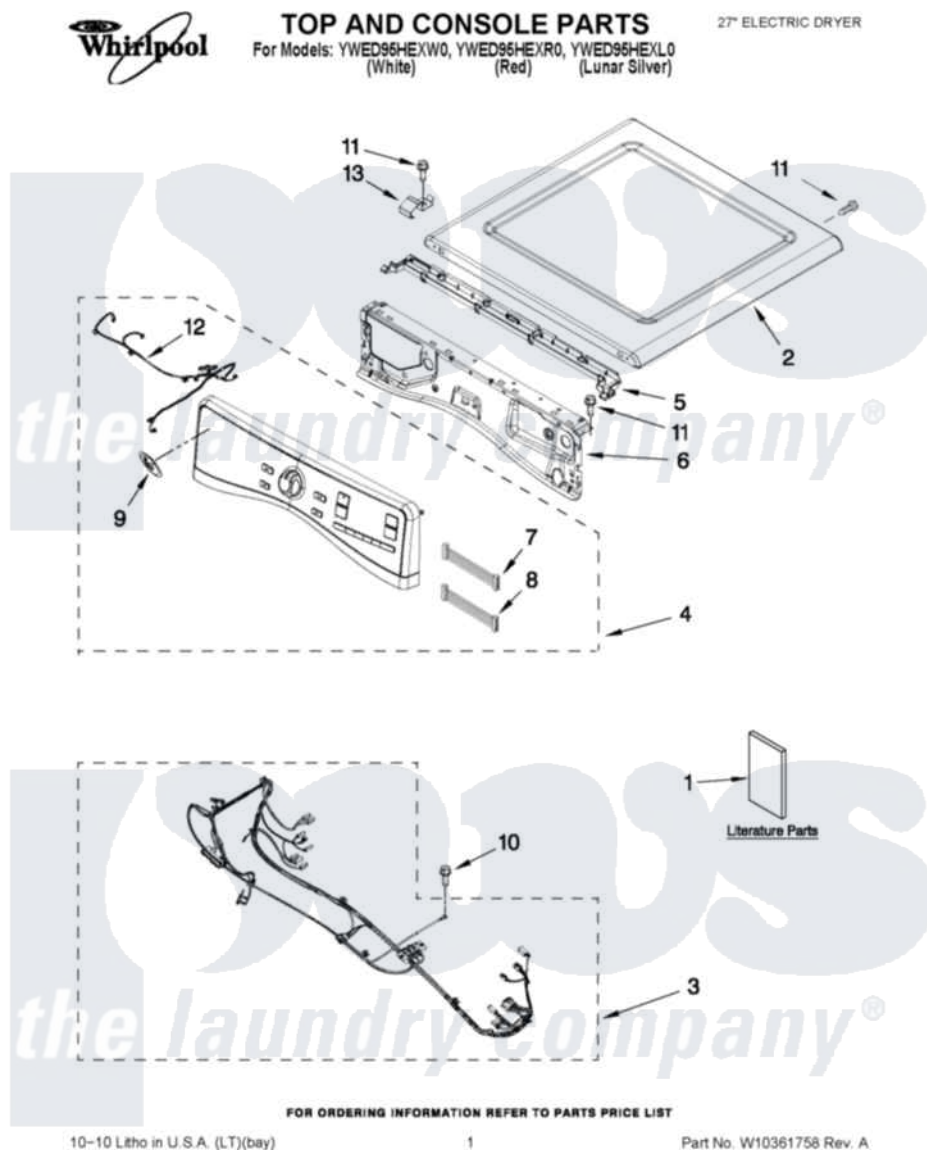

# Whirlpool YWED95HEXR0 01 - TOP AND CONSOLE PARTS

Whirlpool Residential Whirlpool YWED95HEXR0 Dryer Parts Parts Diagram 01 - TOP AND CONSOLE PARTS  
 Click on the part number to view part

Item	Original Part Number	Replaced By	Status	Part Description
1	W10305730		Not Available	USE & CARE GUIDE (ENGLISH)
"	W10306459		Not Available	USE & CARE GUIDE (TECH SHEET INSTALLATION, INSTRUCTION)
"	W10057364		Not Available	INSTALLATION INSTRUCTIONS
2	<a href="#">W10208383</a>			Top
"	<a href="#">W10337792</a>			Top
"	<a href="#">W10316282</a>			Top
3	W10267283		Not Available	HARNES, MAIN
4	<a href="#">W10352457</a>			Panel, Console Assembly
"	<a href="#">W10352461</a>			Panel, Console Assembly
"	<a href="#">W10352459</a>			Panel, Console Assembly
5	<a href="#">W10317570</a>			Water Channel
6	<a href="#">W10208198</a>			Bracket, Console
7	<a href="#">W10267937</a>			Harness, Jumper
8	<a href="#">W10267938</a>			Harness, UI Jumper

9	W10117943	<a href="#">8303811</a>	Badge, Assembly
10	<a href="#">693995</a>		Screw, Hex Head
11	3390647	<a href="#">488729</a>	Screw
12	<a href="#">W10267833</a>		Cable, Led User-Interface
13	<a href="#">W10317566</a>		Spring, Clip Water Channel