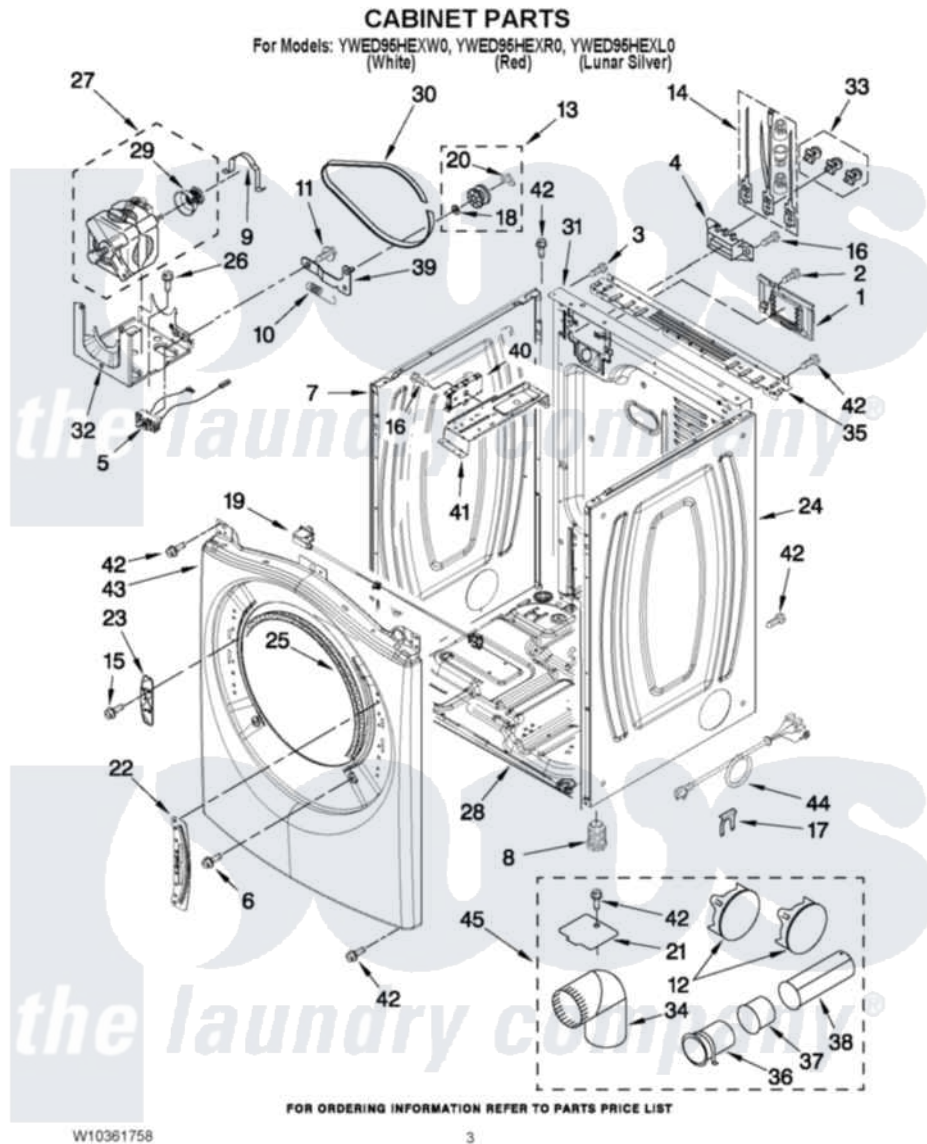

Whirlpool YWED95HEXR0 02 - CABINET PARTS

Whirlpool [Residential Whirlpool YWED95HEXR0 Dryer Parts](#) Parts Diagram 02 - CABINET PARTS
Click on the part number to view part

Item	Original Part Number	Replaced By	Status	Part Description
1	W10316167			Cover,
2	3390814	90767		Screw, 8A X 3/8 HeX Washer Head Tapping
3	8533974	4331106		Screw, No.10-32 X 7/16
4	3397659			Block, Terminal
5	W10246525	W10314253		Switch, Assembly Broken Belt
6	3357011	308685		Side Trim)
7	W10192435			Panel, Side
"	W10337789	W10468502		Panel, Side
"	W10249727			Panel, Side
8	3392100	49621		Feet-Leveling
NI	279810			Foot-Optional
9	660658			Clamp, Motor Mounting 343481 685441
10	3387374			Spring, Idler
11	3389420			Retainer-Idler 1/4-20 X 1/16
12	49252			Plug, Multivent

"	W10151499	W10404617	Plug, Multivent
13	3388672	279640	Pulley-ldr
14	279318		Terminal Tinned And Brass Panel
15	W10288126		Screw, 10-32 X 1/2
16	90767		Screw, 8A X 3/8 HeX Washer Head Tapping
17	694415		Clip, Strain Relief
18	W10121334		Washer, Thrust
19	W10267834		Door Switch Assembly
20	690997		Washer, Thrust
21	8066115	3394331	Plate Cover
22	W10208218		Bracket, Door Hinge
23	W10208250		Strike, Door
24	W10192446		Panel, Side
"	W10337790	W10468502	Panel, Side
"	W10249725		Panel, Side
25	3387242		Seal, Front Panel
26	343641	681414	Screw, 10AB X 1/2
27	8538263	279787	Motor-Drve
28	8565046		(BROKEN BELT BASE, CABINET SWITCH)
29	8578220		Pulley, Motor
30	3387610	661570	Belt
31	W10247569		Panel, Rear
32	W10242878		Bracket, Motor Mounting
33	279393		Terminal Block Screw Kit
34	49026		4" - 90° Elbow
35	W10208382		Bracket, Rear Dryer
36	8563747		Exhaust Pipe Medium Pipe
37	8563750		Exhaust Pipe
38	8563749		Exhaust Pipe
39	3388674	W10118756	Idler Bracket
40	W10326370	W10249825	Control Board
41	W10259611		Bracket, Control
42	3390647	488729	Screw
43	W10208192		Front Panel
"	W10337783		Front Panel
"	W10316296		Front Panel
44	3394208		Cord, Power
NI	W10331132		Dryer Exhaust Kit