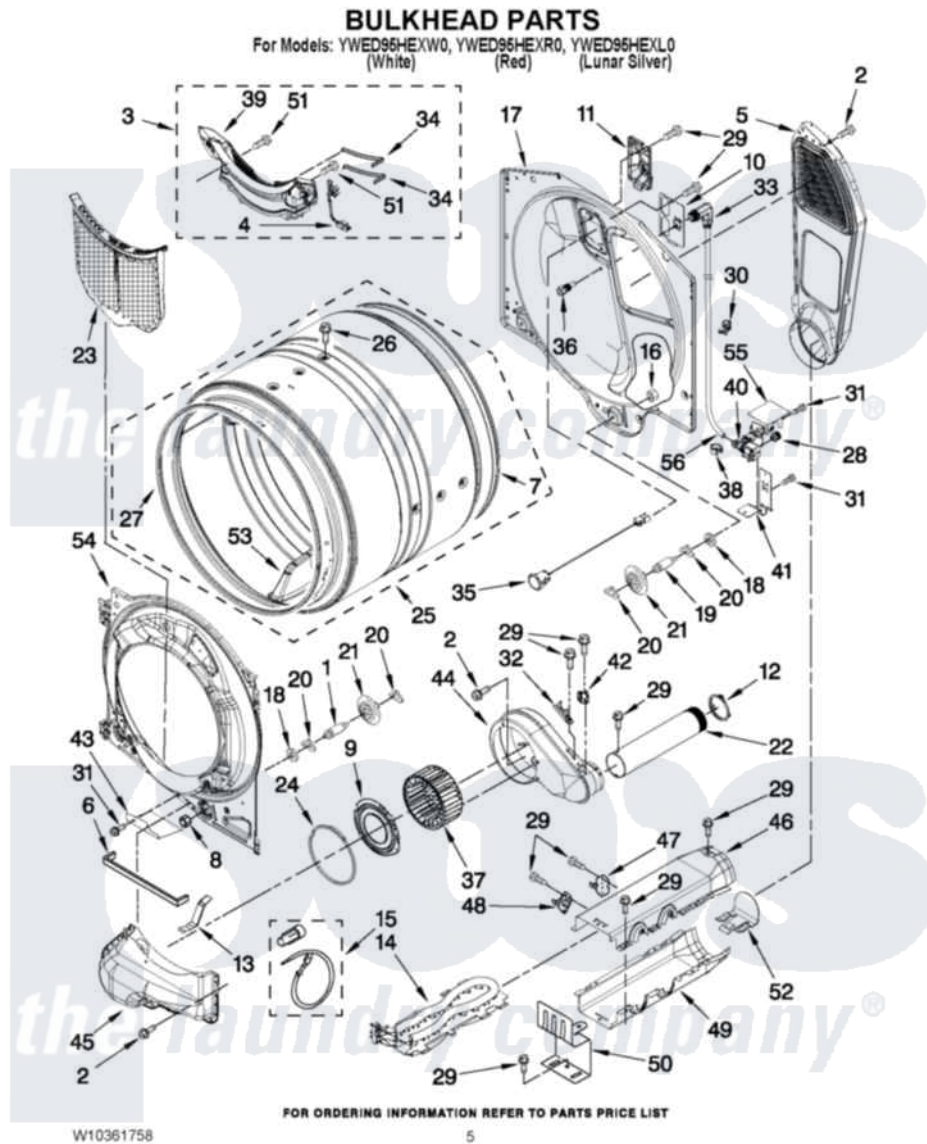

Whirlpool YWED95HEXR0 03 - BULKHEAD PARTS

Whirlpool [Residential Whirlpool YWED95HEXR0 Dryer Parts](#) Parts Diagram 03 - BULKHEAD PARTS
Click on the part number to view part

Item	Original Part Number	Replaced By	Status	Part Description
1	8575324	W10359271		Shaft, Drum Roller Threads
2	3390647	488729		Screw
3	W10211902	W10219012		Outlet, Grille And Housing Assembly
4	W10298258			Harness, Sensor
5	697354	3387911		Duct-Air
6	W10211950			Seal, Outlet Housing
7	697694	280114		Seal
8	3934666	W10080210		Nut, 3/8 X 16
9	W10211901			Collar Assembly
10	W10249422			Nozzle, Bracket Rear
11	W10208422			Rear Deflector
12	W10344699			Collar, Duct
13	W10306123			Clip, Lint Duct
14	8544772			Heater Element
15	279457			Wire Kit, Terminal
16	W10001120	W10080190		Nut, 3/8-16