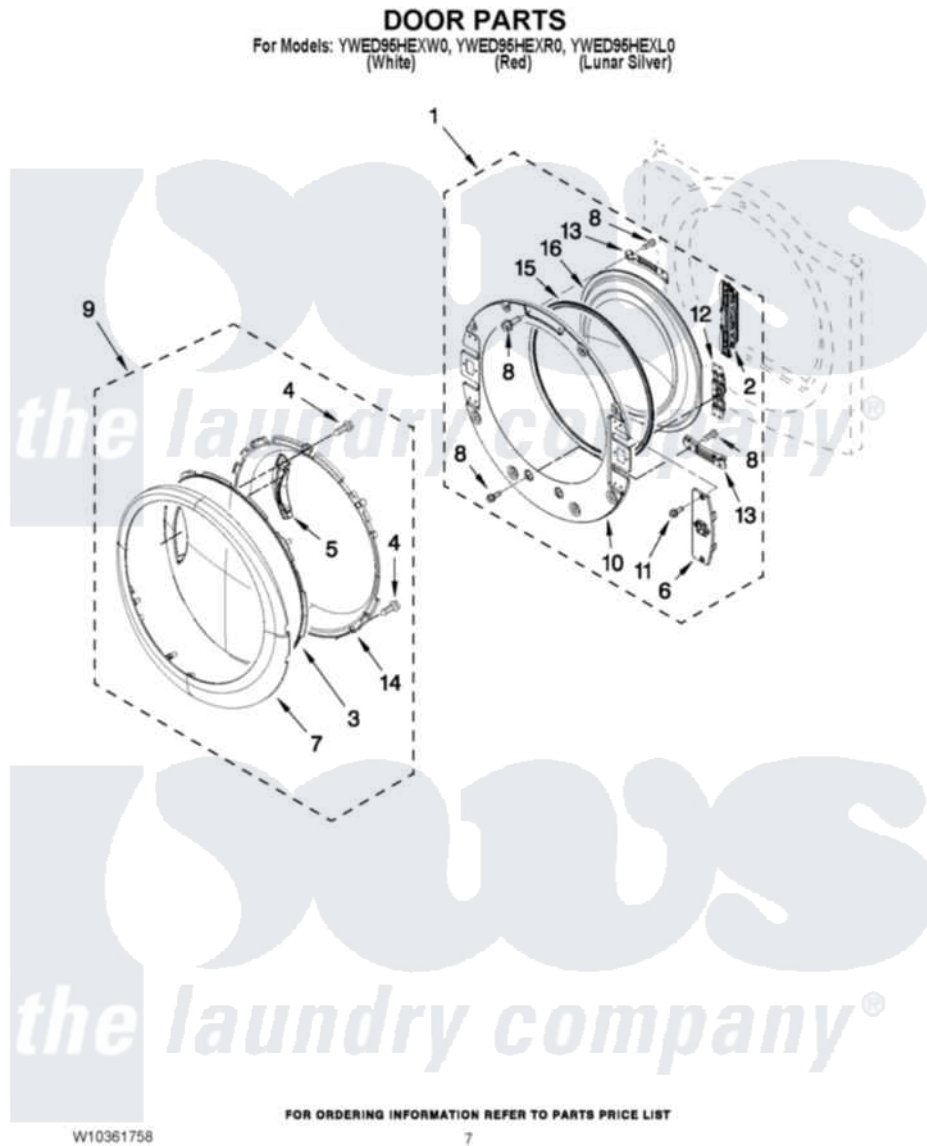

Whirlpool YWED95HEXR0 04 - DOOR PARTS

Whirlpool [Residential Whirlpool YWED95HEXR0 Dryer Parts](#) Parts Diagram 04 - DOOR PARTS
Click on the part number to view part

Item	Original Part Number	Replaced By	Status	Part Description
1	W10208266			Door, Inner Assembly
2	W10208414			Door Hinge Assembly
3	W10208270			Door, Outer Screen
4	9742177			Screw, 8-18 X .625
5	W10208411			Handle, Door
6	W10208413			Cover, Door Switch
7	W10208271			Door, Trim Ring
8	3393258	3373329D		Screw Door Assembly (Outer)
9	W10208268			(Include Items, (3, 4, 5, 7 And 14)
10	W10267837			Door, Inner Assembly
11	W10288126			Screw, 10-32 X 1/2
12	W10208254			Door Inner Screw, 10-32 X 1/2
13	W10208252			Bracket, Glass
14	W10208269			Frame, Door Front Support
15	W10329710			Door Catch Assembly