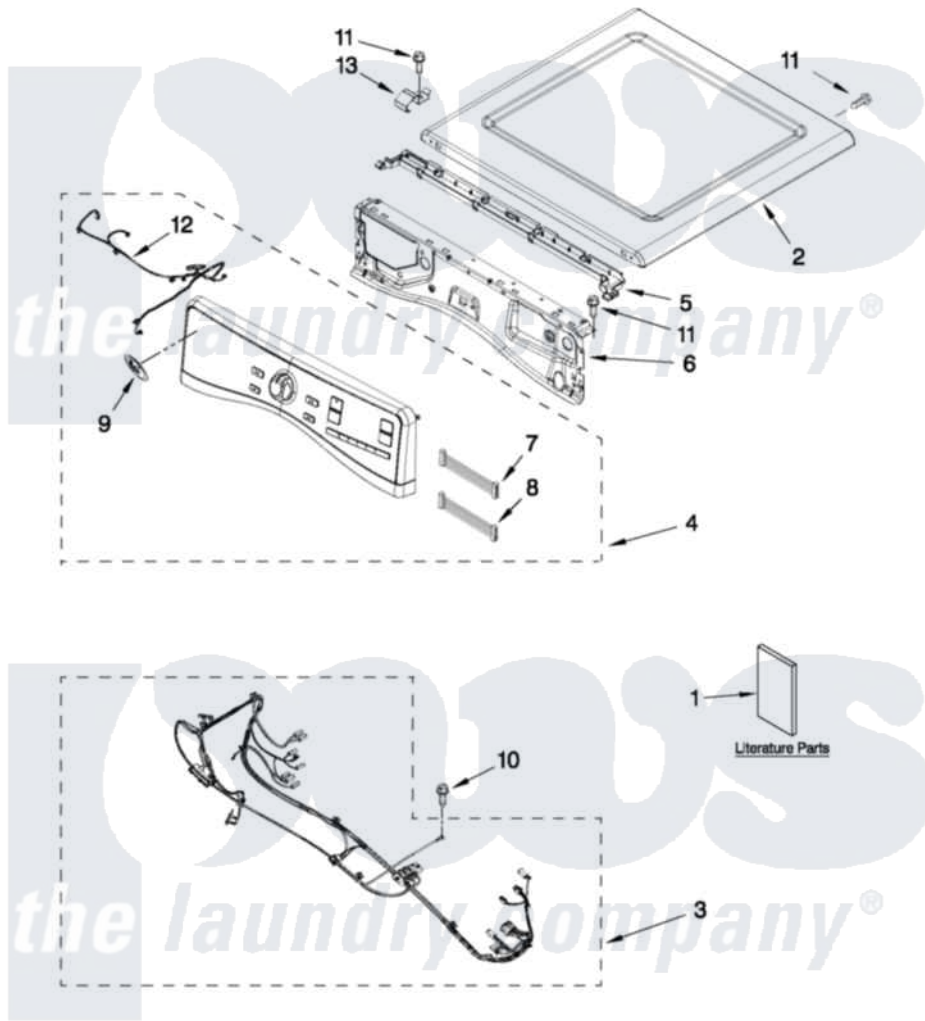

# Whirlpool YWED95HEXW1 01 - TOP AND CONSOLE PARTS

## TOP AND CONSOLE PARTS

For Models: YWED95HEXW1, YWED95HEXR1, YWED95HEXL1  
(White) (Red) (Lunar Silver)

27" ELECTRIC DRYER

FOR ORDERING INFORMATION REFER TO PARTS PRICE LIST

7-11 Litho in U.S.A. (JLP)(bay)

1

Part No. W10432836 Rev. A

Whirlpool [Residential Whirlpool YWED95HEXW1 Dryer Parts](#) Parts Diagram 01 - TOP AND CONSOLE PARTS  
Click on the part number to view part

Item	Original Part Number	Replaced By	Status	Part Description
1	W10305730		Not Available	USE & CARE GUIDE (ENGLISH)
"	W10306459		Not Available	USE & CARE GUIDE (TECH SHEET INSTALLATION, INSTRUCTION)
"	W10423115		Not Available	INSTALLATION, INSTRUCTION
2	<a href="#">W10208383</a>			Top
"	<a href="#">W10337792</a>			Top
"	<a href="#">W10316282</a>			Top
3	W10355892		Not Available	HARNES, MAIN
4	<a href="#">W10352457</a>			Panel, Console Assembly
"	<a href="#">W10352461</a>			Panel, Console Assembly
"	<a href="#">W10352459</a>			Panel, Console Assembly
5	<a href="#">W10317570</a>			Water Channel
6	<a href="#">W10208198</a>			Bracket, Console
7	<a href="#">W10267937</a>			Harness, Jumper
8	<a href="#">W10267938</a>			Harness, UI Jumper

9	W10117943	<a href="#">8303811</a>	Badge, Assembly
10	<a href="#">693995</a>		Screw, Hex Head
11	3390647	<a href="#">488729</a>	Screw
12	<a href="#">W10267833</a>		Cable, Led User-Interface
13	<a href="#">W10317566</a>		Spring, Clip Water Channel