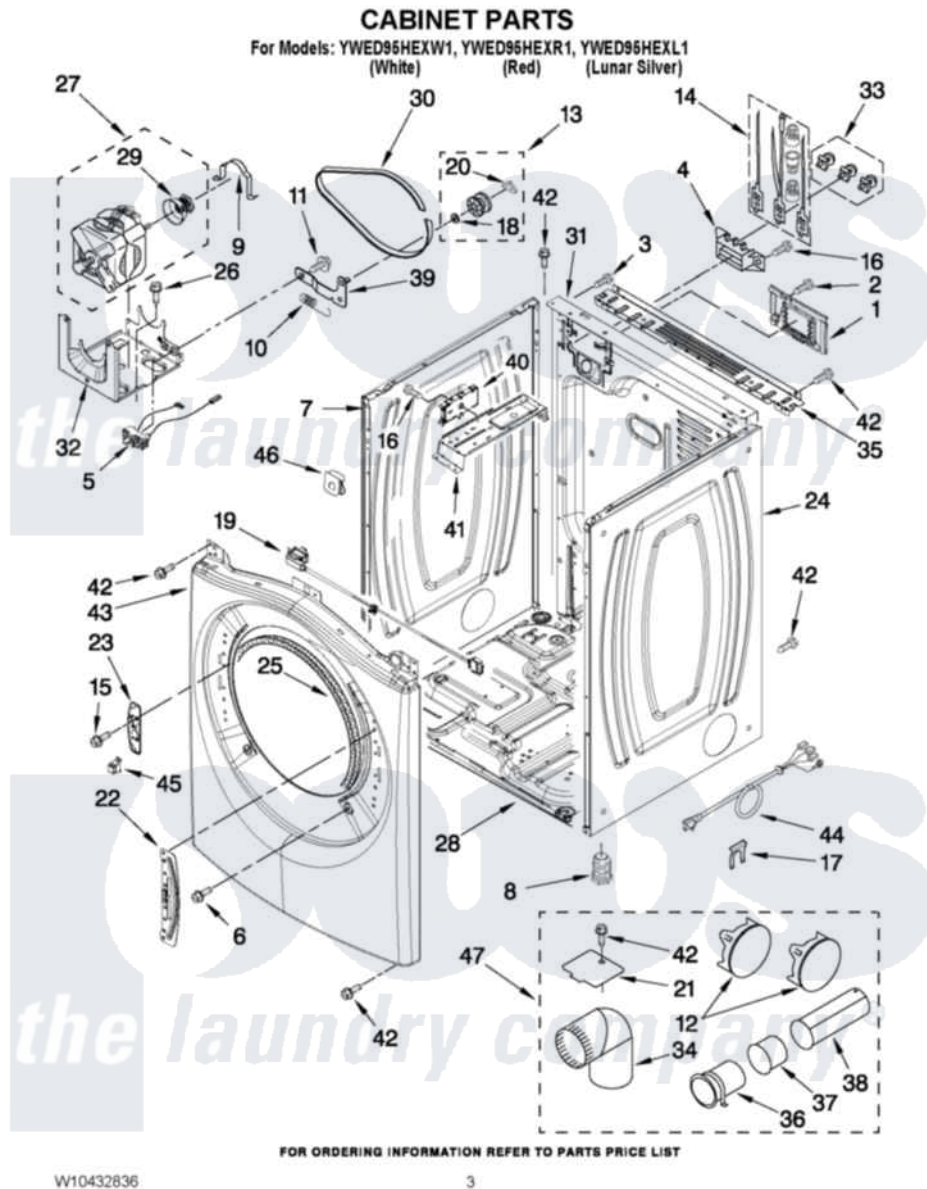

# Whirlpool YWED95HEXW1 02 - CABINET PARTS

Whirlpool Residential Whirlpool YWED95HEXW1 Dryer Parts Parts Diagram 02 - CABINET PARTS  
Click on the part number to view part

Item	Original Part Number	Replaced By	Status	Part Description
1	<a href="#">W10316167</a>			Cover,
2	3390814	<a href="#">90767</a>		Screw, 8A X 3/8 HeX Washer Head Tapping
3	8533974	<a href="#">4331106</a>		Screw, No.10-32 X 7/16
4	<a href="#">3397659</a>			Block, Terminal
5	W10246525	<a href="#">W10314253</a>		Switch, Assembly Broken Belt
6	3357011	<a href="#">308685</a>		Side Trim )
7	<a href="#">W10192435</a>			Panel, Side
"	W10337789	<a href="#">W10468502</a>		Panel, Side
"	<a href="#">W10249727</a>			Panel, Side
8	3392100	<a href="#">49621</a>		Feet-Leveling
NI	<a href="#">279810</a>			Foot-Optional
9	<a href="#">W10121316</a>			Plug, Multivalent
10	<a href="#">3387374</a>			Spring, Idler
11	<a href="#">3389420</a>			Retainer-Idler 1/4-20 X 1/16
12	<a href="#">49252</a>			Plug, Multivalent
"	W10151499	<a href="#">W10404617</a>		Plug, Multivalent