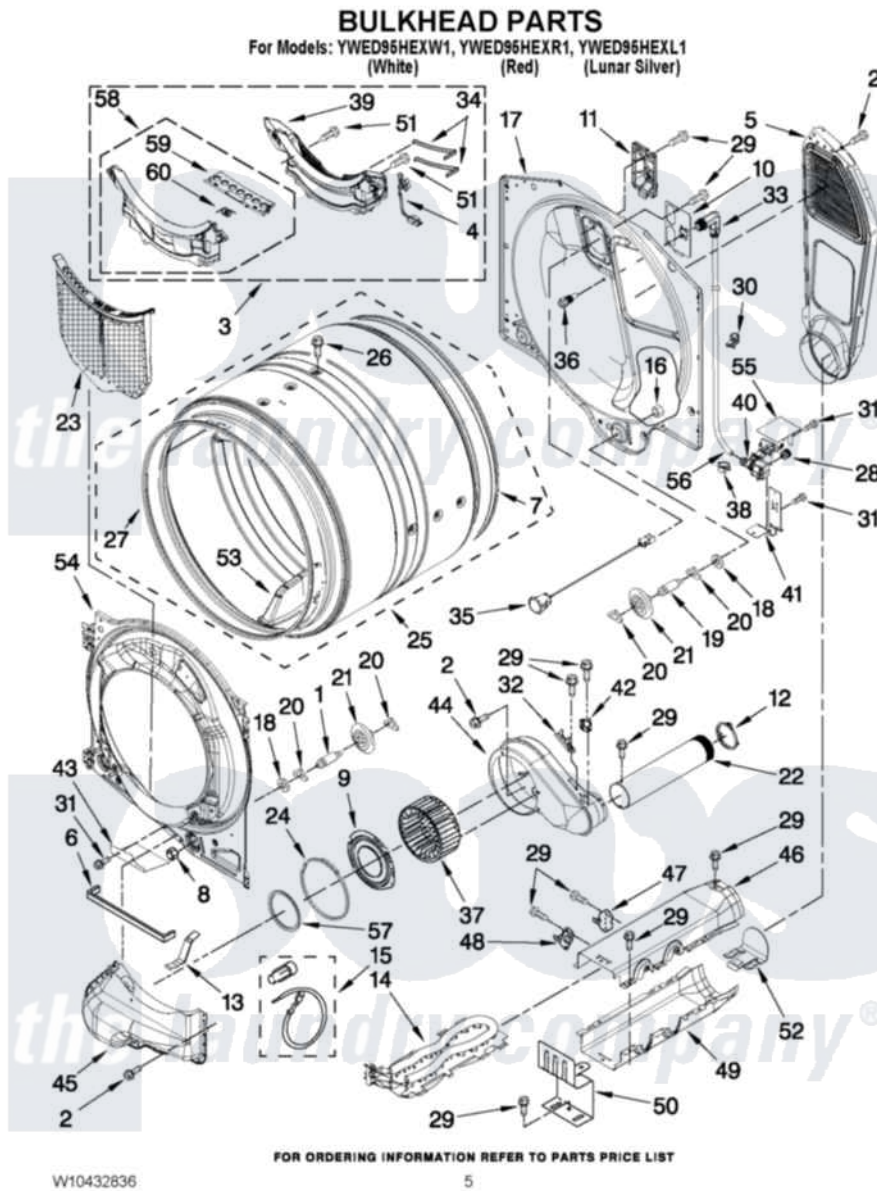

Whirlpool YWED95HEXW1 03 - BULKHEAD PARTS

Whirlpool [Residential Whirlpool YWED95HEXW1 Dryer Parts](#) Parts Diagram 03 - BULKHEAD PARTS
Click on the part number to view part

Item	Original Part Number	Replaced By	Status	Part Description
1	W10359271			Shaft, Drum Roller Threads
2	3390647	488729		Screw
3	W10219012			Outlet, Grille And Housing Assembly
4	W10298258			Harness, Sensor
5	697354	3387911		Duct-Air
6	W10211950			Seal, Outlet Housing
7	697694	280114		Seal
8	3934666	W10080210		Nut, 3/8 X 16
9	W10211901			Collar Assembly
10	W10249422			Nozzle, Bracket Rear
11	W10208422			Rear Deflector
12	W10344699			Collar, Duct
13	W10306123			Clip, Lint Duct
14	8544772			Heater Element
15	279457			Wire Kit, Terminal
16	W10001120	W10080190		Nut, 3/8-16