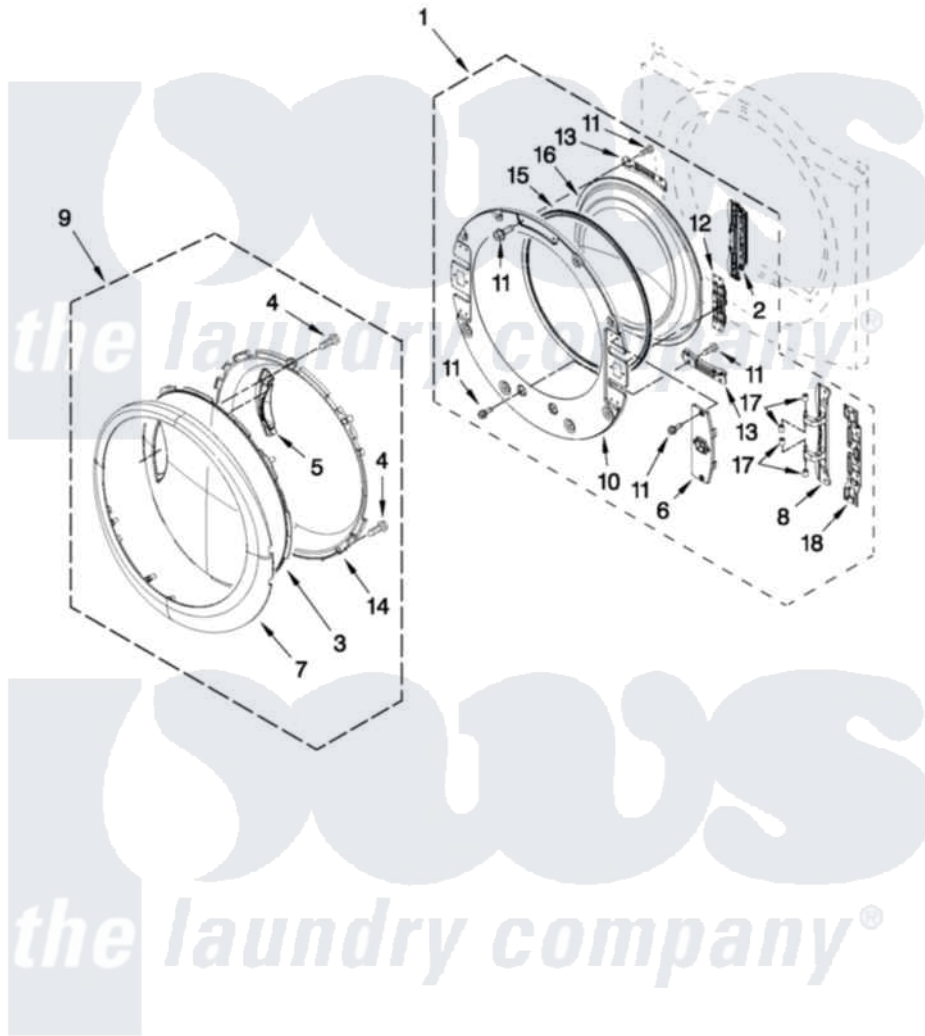

# Whirlpool YWED95HEXW1 04 - DOOR PARTS

## DOOR PARTS

For Models: YWED95HEXW1, YWED95HEXR1, YWED95HEXL1  
(White) (Red) (Lunar Silver)

FOR ORDERING INFORMATION REFER TO PARTS PRICE LIST

W10432836

7

Whirlpool [Residential Whirlpool YWED95HEXW1 Dryer Parts](#) Parts Diagram 04 - DOOR PARTS  
Click on the part number to view part

Item	Original Part Number	Replaced By	Status	Part Description
1	<a href="#">W10208266</a>			Door, Inner Assembly
2	<a href="#">W10208414</a>			Door Hinge Assembly
3	<a href="#">W10208270</a>			Door, Outer Screen
4	<a href="#">9742177</a>			Screw, 8-18 X .625
5	<a href="#">W10208411</a>			Handle, Door
6	<a href="#">W10208413</a>			Cover, Door Switch
7	<a href="#">W10208271</a>			Door, Trim Ring
8	<a href="#">W10208415</a>			Hinge Base
9	<a href="#">W10208268</a>			Door Assembly (Outer) (Include Items, (3, 4, 5, 7 And 14)
10	<a href="#">W10267837</a>			Door, Inner Assembly
11	<a href="#">W10288126</a>			Screw, 10-32 X 1/2
12	<a href="#">W10208254</a>			Door Inner Screw, 10-32 X 1/2
13	<a href="#">W10208252</a>			Bracket, Glass
14	<a href="#">W10208269</a>			Frame, Door Front Support
15	<a href="#">W10329710</a>			Door Catch Assembly