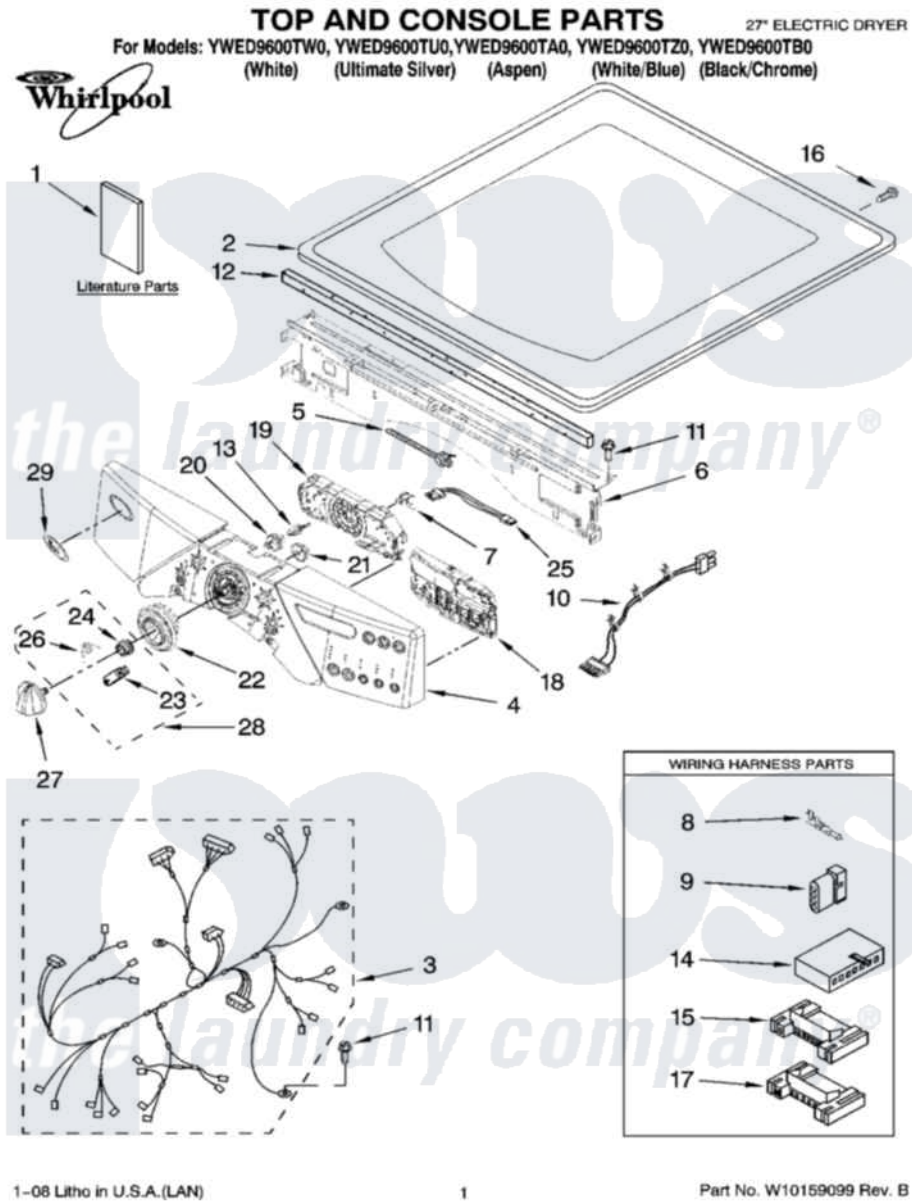

Whirlpool YWED9600TA0 01 - TOP AND CONSOLE PARTS

Whirlpool [Residential Whirlpool YWED9600TA0 Dryer Parts](#) Parts Diagram 01 - TOP AND CONSOLE PARTS
 Click on the part number to view part

Item	Original Part Number	Replaced By	Status	Part Description
1	W10155790		Not Available	Use & Care Guide
"	W10143267		Not Available	Tech Sheet
"	W10139791		Not Available	Guide, Quick Start
"	W10134980		Not Available	Installation, Diagnostic Guide
"	W10139322		Not Available	TIP SHEET DRYER STEAM
2	8519251	W10117263		Top
"	W10114785			Top
"	W10140290			Top
"	8579997	W10192490		Top
3	W10110987		Not Available	Harness, Main
4	W10153650			Panel, Console
"	W10153654		Not Available	Panel, Console (Includes Illus: 20,21,22,27,28 & 29) (Ultimate Silver)
"	W10153655			Panel, Console
"	W10153653			Panel, Console
"	W10153652			Panel, Console

5	3391018		Tie Cable
6	W10006840	W10215656	Bracket, Console
7	W10112268		Clip-Harness
8	94614		Terminal
9	3936144		Do-It-Yourself Repair Manuals
10	W10110976		Cube, Cable
11	3390647	488729	Screw
12	W10112267		Foam-Seal Control Bracket
13	W10030070	W10012480	Kit
14	3936150		Connector, 7-Circuit
15	3395683		Receptacle, Multi-Terminal
16	8281225		Screw, 8-18 X 1/2
17	2203186		Connector, 5-Circuit
18	W10110659	W10294708	Kit
19	W10110658		User Interface
20	W10012430		Encoder, Wheel Kit.
21	W10012440		Retainer-Snap
22	W10012410		Knob, Light Ring
23	W10012810	280230	Encoder, Wheel Kit.
24	W10012460	280230	Encoder, Wheel Kit.
25	W10095960		Harness, Communication
26	W10012820	280230	Encoder, Wheel Kit.
27	W10116702		Knob, Control
"	W10116704		Knob, Control
"	W10153663		Knob, Control
"	W10116706		Knob, Control
"	W10116705		Knob, Control
28	W10012430		Encoder, Wheel Kit.
29	W10117943	8303811	Badge, Assembly