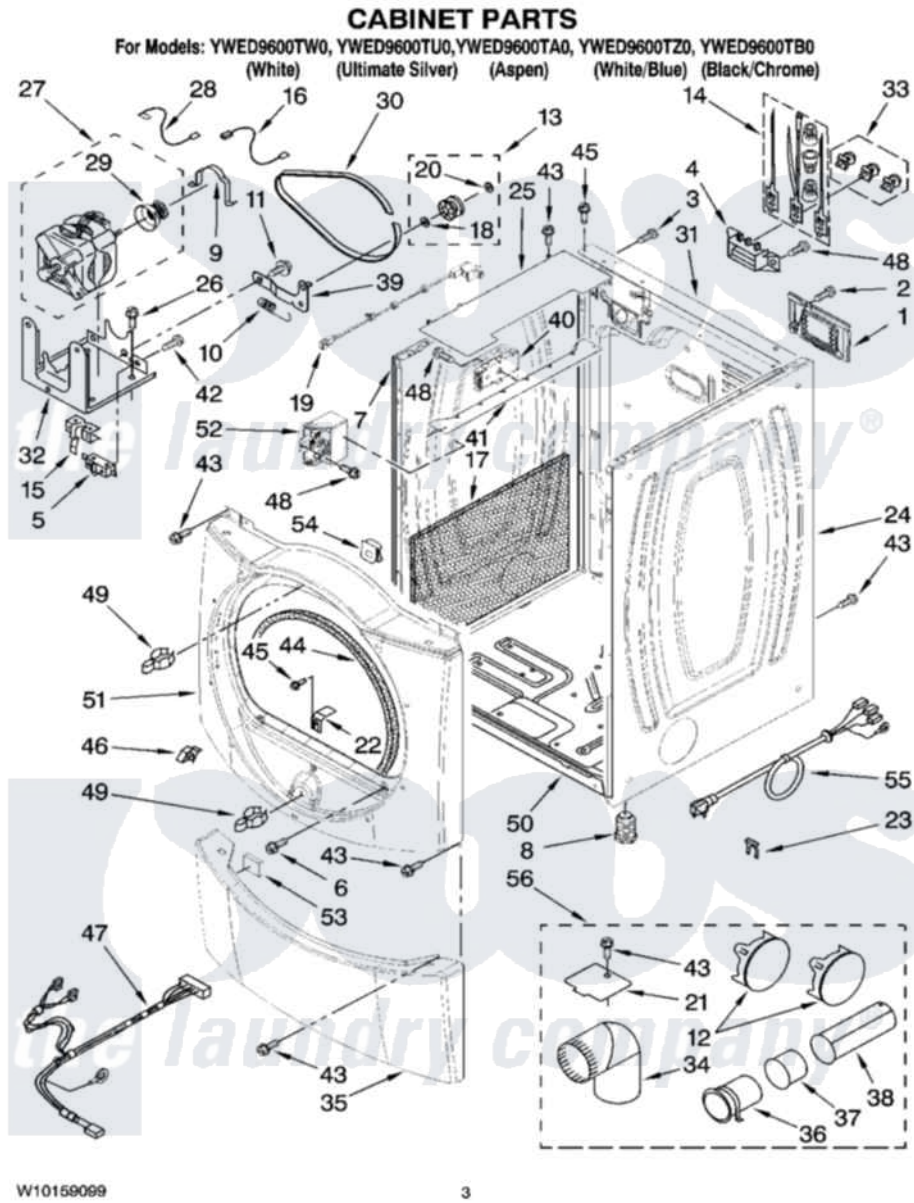

Whirlpool YWED9600TA0 02 - CABINET PARTS

W10159099

3

Whirlpool [Residential Whirlpool YWED9600TA0 Dryer Parts](#) Parts Diagram 02 - CABINET PARTS
 Click on the part number to view part

Item	Original Part Number	Replaced By	Status	Part Description
1	8576583	W10119283		Cover, Terminal Block
2	3390814	90767		Screw, 8A X 3/8 HeX Washer Head Tapping
3	8533974	4331106		Screw, No.10-32 X 7/16
4	3397659			Block, Terminal
5	8066134	279782		Switch-Lid
6	3357011	308685		Side Trim)
7	W10138989	W10117272		Panel
"	W10138995	W10117286		Panel
"	W10138999	W10156768		Panel
"	W10138996	W10117282		Panel
8	3392100	49621		Feet-Leveling
"	279810			Foot-Optional
9	660658			Clamp, Motor Mounting 343481 685441
10	3387374			Spring, Idler
11	3389420			Retainer-Idler 1/4-20 X 1/16