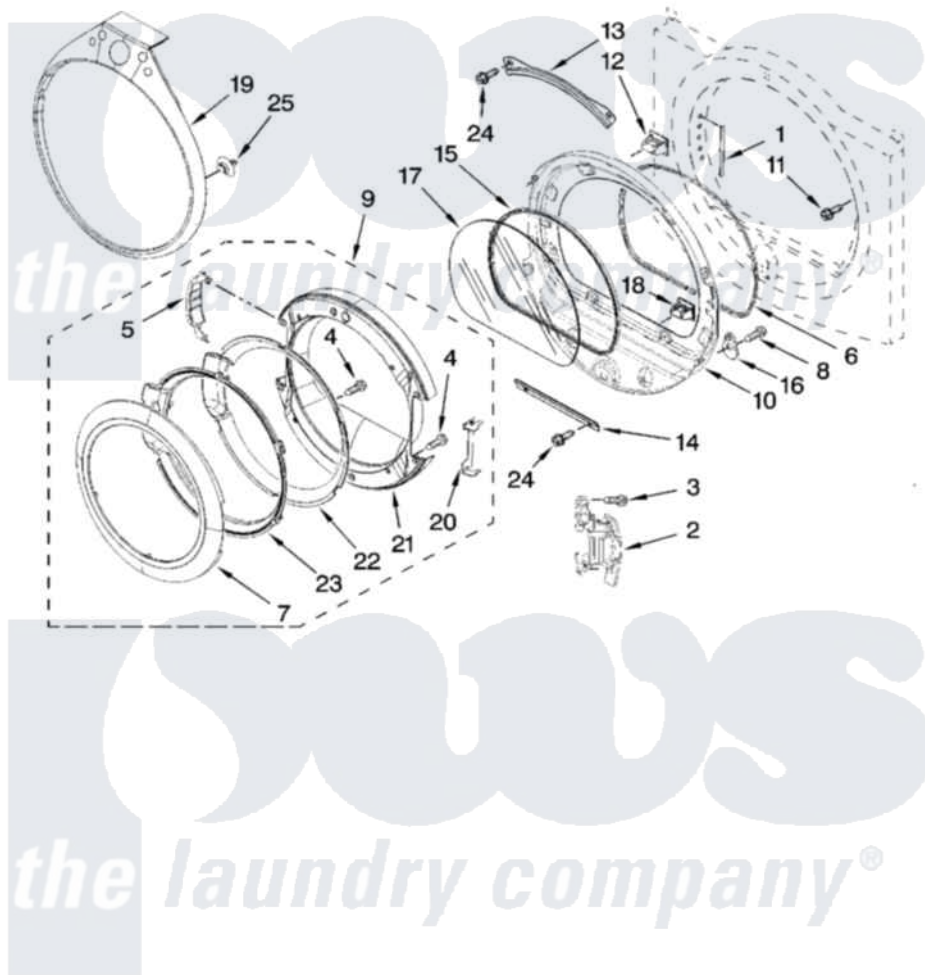

Whirlpool YWED9600TA0 04 - DOOR PARTS, OPTIONAL PARTS (NOT INCLUDED)

DOOR PARTS

For Models: YWED9600TWO, YWED9600TU0, YWED9600TA0, YWED9600TZ0, YWED9600TB0
 (White) (Ultimate Silver) (Aspen) (White/Blue) (Black/Chrome)

W10159099

7

Whirlpool [Residential Whirlpool YWED9600TA0 Dryer Parts](#) Parts Diagram 04 - DOOR PARTS, OPTIONAL PARTS (NOT INCLUDED)

[Click on the part number to view part](#)

Item	Original Part Number	Replaced By	Status	Part Description
1	W10085210			Label-Hinge Hole Cover Front Panel
2	W10139920			Door Hinge Assembly
3	W10159996			Screw, 10-24 X 25/64
4	9742177			Screw, 8-18 X .625
5	8578153	W10180119		Cover-Hinge, Stationary Cover Hinge
"	BLANK		Not Available	(Following Parts Not Included)
"	8578152	W10181197		Cover Hinge
6	W10139457			Seal-Door Handle, Ring Door
7	8579502			Handle, Door
"	8579496			HAndle, Ring And Pad Assembly
8	3400224			Screw, 1/4-20 X 3/8
9	8579520	W10180115		Door Assembly
"	8579514			Door Assembly