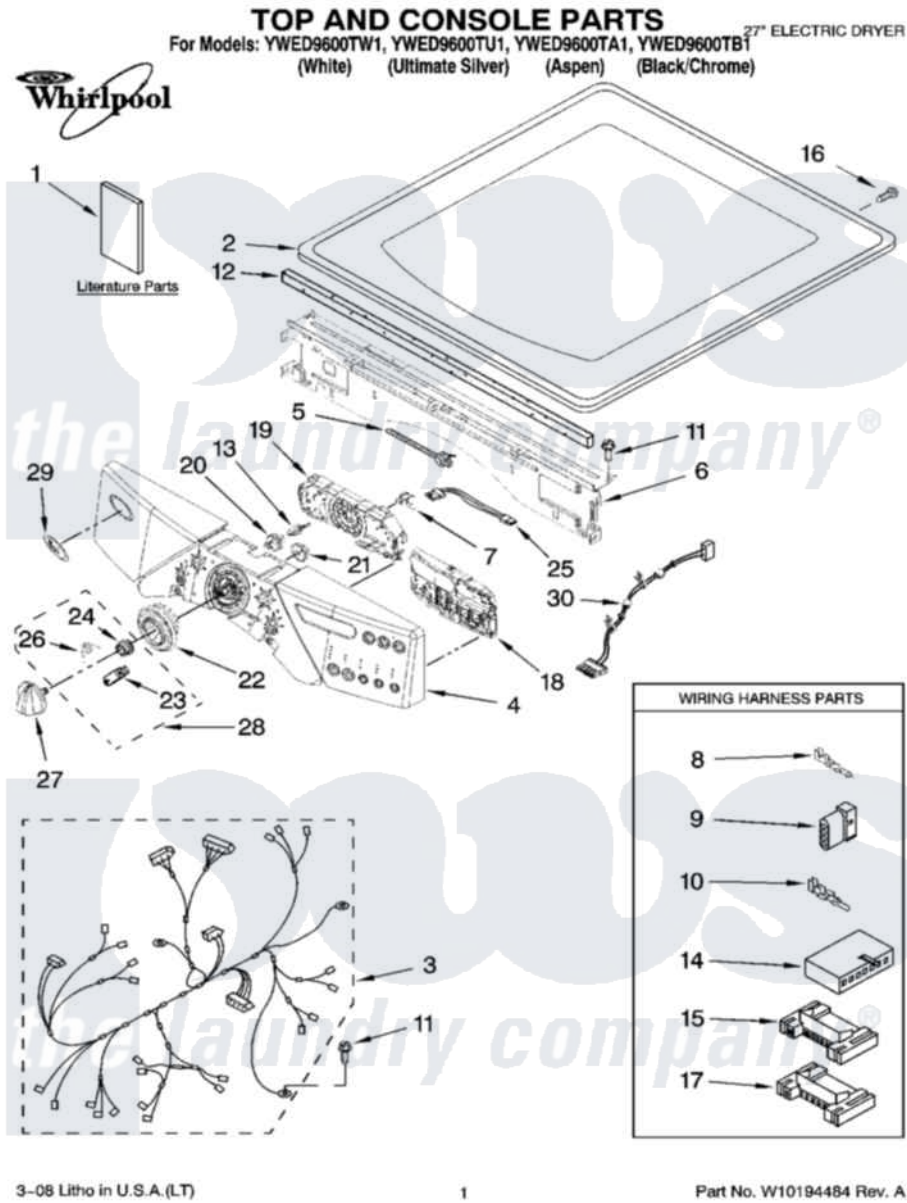

Whirlpool YWED9600TA1 01 - TOP AND CONSOLE PARTS

Whirlpool Residential Whirlpool YWED9600TA1 Dryer Parts Parts Diagram 01 - TOP AND CONSOLE PARTS
 Click on the part number to view part

Item	Original Part Number	Replaced By	Status	Part Description
1	W10155790		Not Available	Use & Care Guide
"	W10177464		Not Available	Tech Sheet
"	W10139791		Not Available	Guide, Quick Start
"	W10134980		Not Available	Installation, Diagnostic Guide
"	W10139322		Not Available	TIP SHEET DRYER STEAM
2	8519251	W10117263		Top
"	W10114785			Top
"	W10140290			Top
"	W10192490			Top
3	W10111016		Not Available	Harness, Main
4	W10153650			Panel, Console
"	W10153654		Not Available	Panel, Console (Includes Illus: 20,21,22,27,28 & 29) (Ultimate Silver)
"	W10153655			Panel, Console
"	W10153652			Panel, Console
5	3391018			Tie Cable

6	W10006840	W10215656	Bracket, Console
7	W10112268		Clip-Harness
8	94614		Terminal
9	3936144		Do-It-Yourself Repair Manuals
10	94613	596797	Terminal
11	3390647	488729	Screw
12	W10112267		Foam-Seal Control Bracket
13	W10030070	W10012480	Kit
14	3936150		Connector, 7-Circuit
15	3395683		Receptacle, Multi-Terminal
16	98139	303776	Screw
17	2203186		Connector, 5-Circuit
18	W10172217	W10294709	Kit
19	W10110658		User Interface
20	W10012430		Encoder, Wheel Kit.
21	W10012440		Retainer-Snap
22	W10012410		Knob, Light Ring
23	W10012810	280230	Encoder, Wheel Kit.
24	W10012460	280230	Encoder, Wheel Kit.
25	W10095960		Harness, Communication
26	W10012820	280230	Encoder, Wheel Kit.
27	W10116702		Knob, Control
"	W10116704		Knob, Control
"	W10153663		Knob, Control
"	W10116705		Knob, Control
28	280230		Encoder, Wheel Kit.
29	W10117943	8303811	Badge, Assembly
30	W10111020		Power Cable, User-Interface