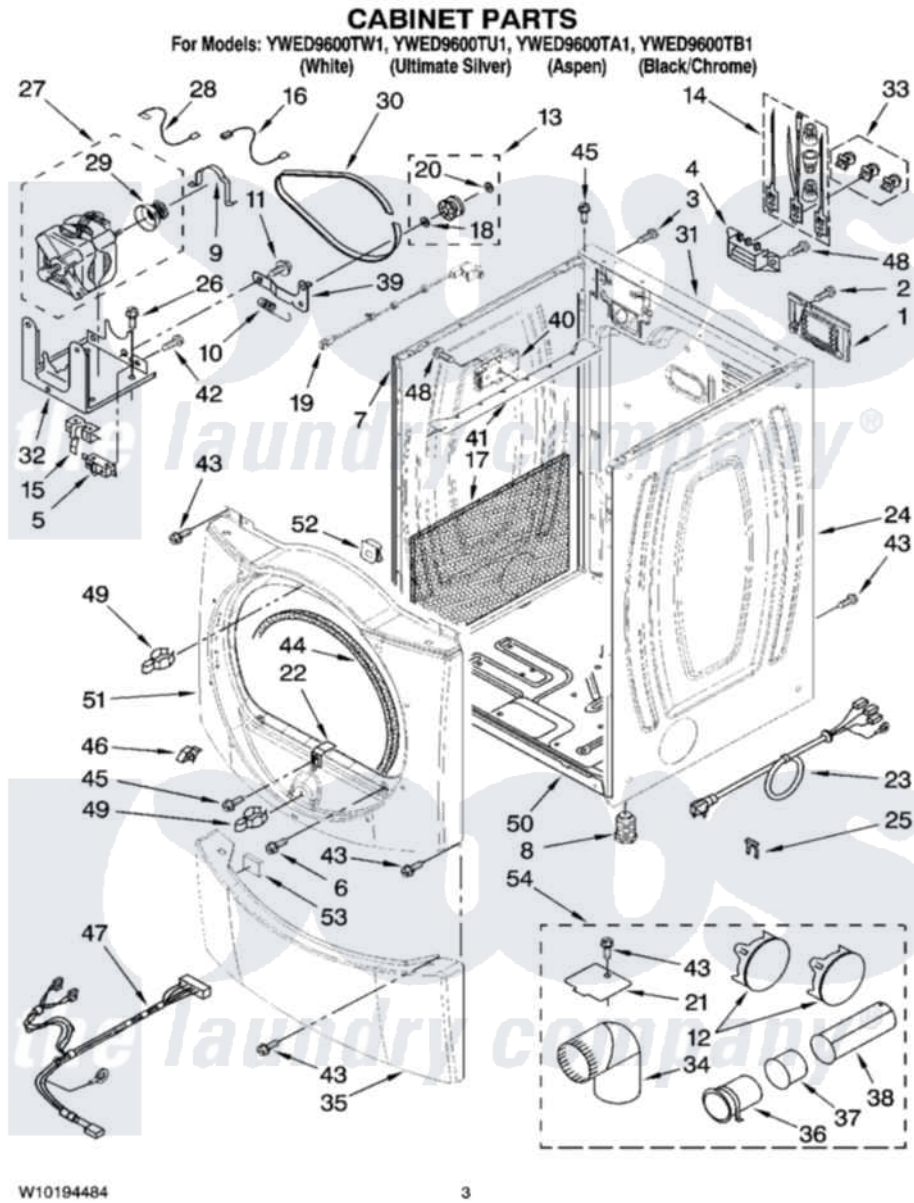

Whirlpool YWED9600TA1 02 - CABINET PARTS

W10194484

3

Whirlpool [Residential Whirlpool YWED9600TA1 Dryer Parts](#) Parts Diagram 02 - CABINET PARTS
Click on the part number to view part

Item	Original Part Number	Replaced By	Status	Part Description
1	8576583	W10119283		Cover, Terminal Block
2	3390814	90767		Screw, 8A X 3/8 HeX Washer Head Tapping
3	8533974	4331106		Screw, No.10-32 X 7/16
4	3397659			Block, Terminal
5	3394881	279782		Switch-Lid
6	3357011	308685		Side Trim)
7	W10192435			Panel, Side
"	W10192440			Panel, Side
"	W10192443			Panel, Side
"	W10192441			Panel, Side
8	3392100	49621		Feet-Leveling
"	279810			Foot-Optional
9	660658			Clamp, Motor Mounting 343481 685441
10	3387374			Spring, Idler
11	3389420			Retainer-Idler 1/4-20 X 1/16