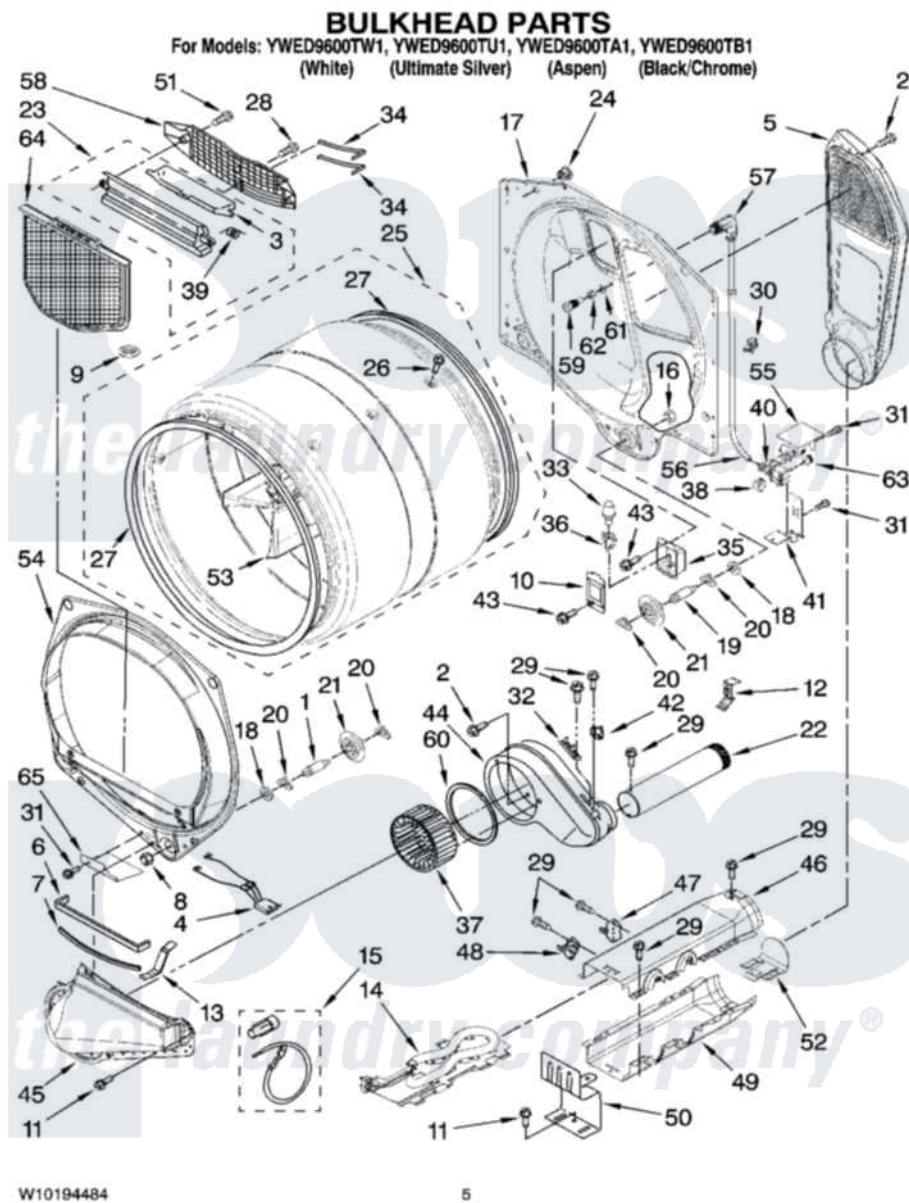

Whirlpool YWED9600TA1 03 - BULKHEAD PARTS

Whirlpool Residential Whirlpool YWED9600TA1 Dryer Parts Parts Diagram 03 - BULKHEAD PARTS
Click on the part number to view part

Item	Original Part Number	Replaced By	Status	Part Description
1	8575324	W10359271		Shaft, Drum Roller Threads
2	3390647	488729		Screw
3	3394984	8563758		Door, Lint Screen
4	3406653			Harness, Sensor
5	697354	3387911		Duct-Air
6	697813			Seal, Outlet Housing
7	697814	697813		Seal, Outlet Housing
8	3934666	W10080210		Nut, 3/8 X 16
9	W10128544			Housing-Outlet
10	3402841	8532165		Lens, Drum Light
11	489463			Screw, 8-18 X 1/16
12	8572105			Retainer, Toe Panel
13	8066208			Clip-Exhaust
14	8544771			Heater Element
15	279457			Wire Kit, Terminal
16	W10001120	W10080190		Nut, 3/8-16