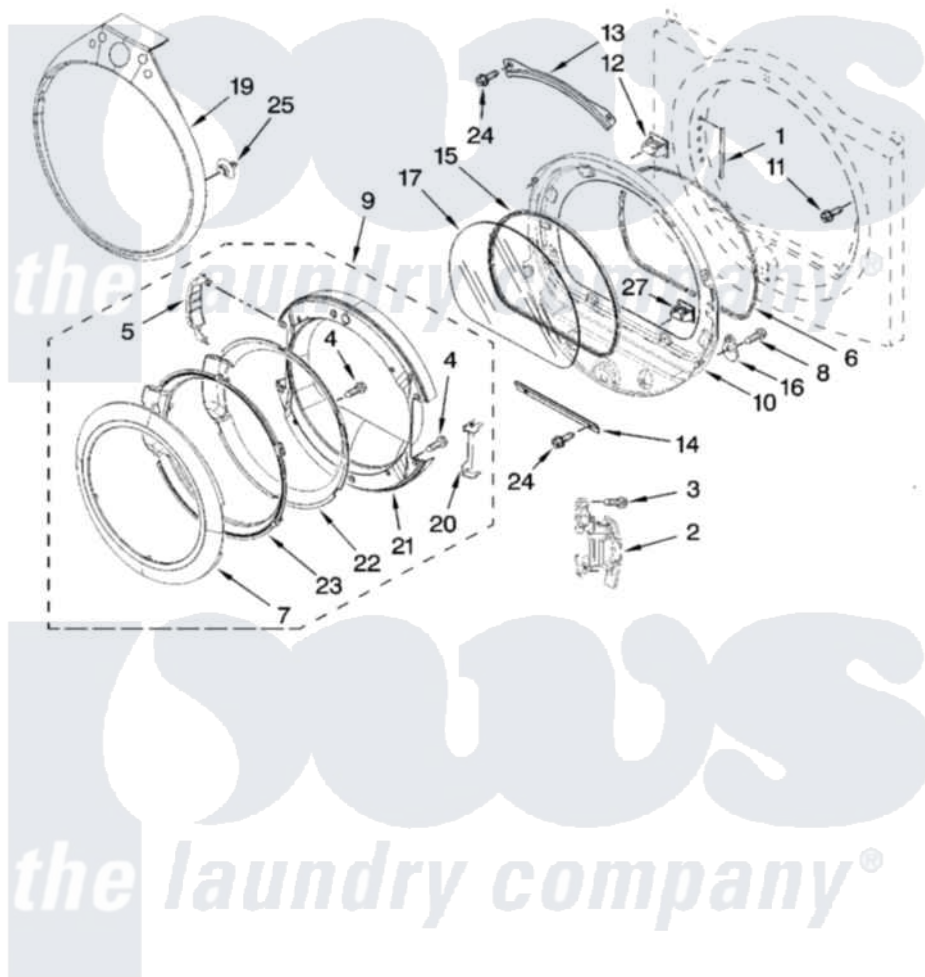

Whirlpool YWED9600TA1 04 - DOOR PARTS, OPTIONAL PARTS (NOT INCLUDED)

DOOR PARTS

For Models: YWED9600TW1, YWED9600TU1, YWED9600TA1, YWED9600TB1
(White) (Ultimate Silver) (Aspen) (Black/Chrome)

W10194484

7

Whirlpool [Residential Whirlpool YWED9600TA1 Dryer Parts](#) Parts Diagram 04 - DOOR PARTS, OPTIONAL PARTS (NOT INCLUDED)

[Click on the part number to view part](#)

Item	Original Part Number	Replaced By	Status	Part Description
1	W10085210			Label-Hinge Hole Cover Front Panel
2	W10139920			Door Hinge Assembly
3	W10159996			Screw, 10-24 X 25/64
4	9742177			Screw, 8-18 X .625
5	W10180119			Cover-Hinge, Stationary Cover Hinge
"	BLANK		Not Available	(Following Parts Not Included)
"	W10181197			Cover Hinge
6	W10139457			Seal-Door Handle, Ring Door
7	8579502			Handle, Door
"	8579503			HAndle-Ring And Pad Assembly
8	3393008	308685		Side Trim)
9	W10180115			Door Assembly
10	8578229			Door Assembly