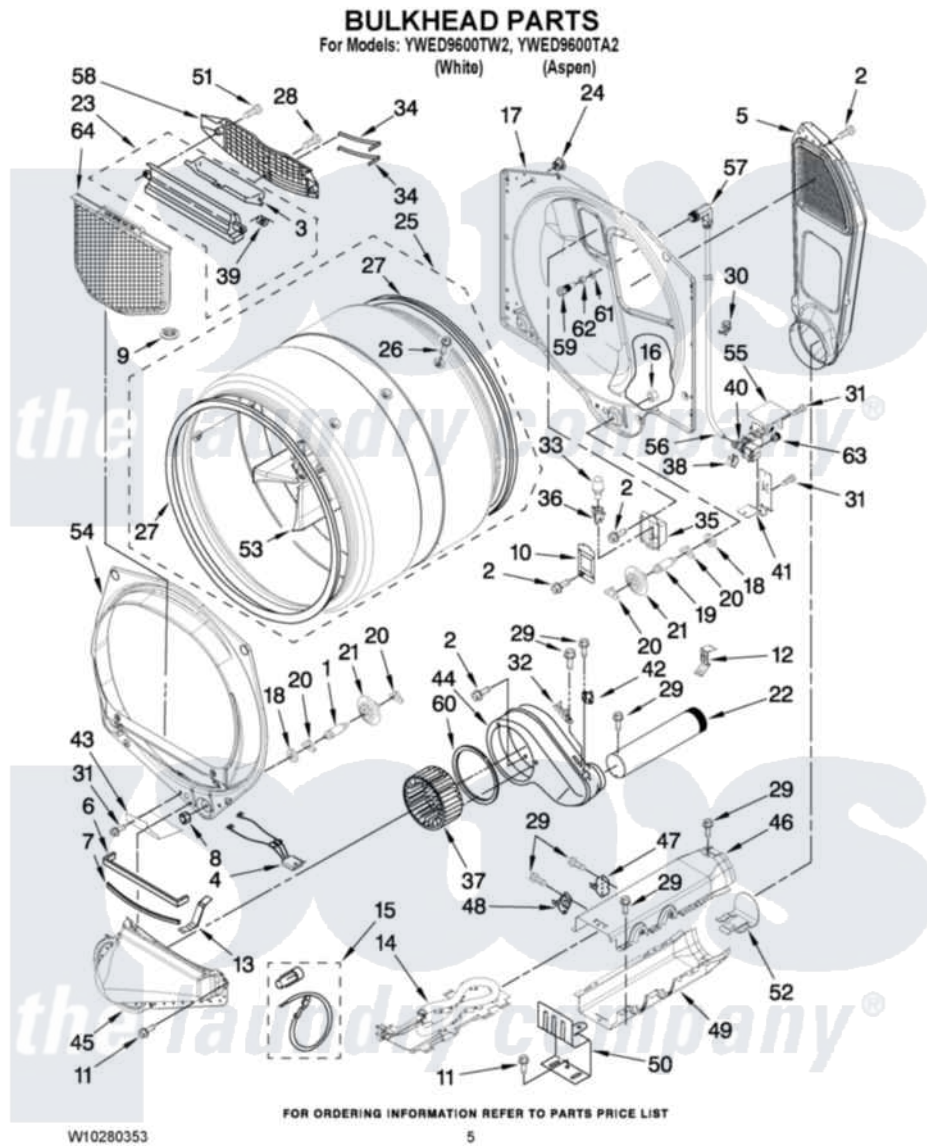

Whirlpool YWED9600TA2 03 - BULKHEAD PARTS

Whirlpool Residential Whirlpool YWED9600TA2 Dryer Parts Parts Diagram 03 - BULKHEAD PARTS
Click on the part number to view part

Item	Original Part Number	Replaced By	Status	Part Description
1	8575324	W10359271		Shaft, Drum Roller Threads
2	3390647	488729		Screw
3	3394984	8563758		Door, Lint Screen
4	3406653			Harness, Sensor
5	697354	3387911		Duct-Air
6	697813			Seal, Outlet Housing
7	697814	697813		Seal, Outlet Housing
8	3934666	W10080210		Nut, 3/8 X 16
9	W10128544			Housing-Outlet
10	3402841	8532165		Lens, Drum Light
11	489463			Screw, 8-18 X 1/16
12	8572105			Retainer, Toe Panel
13	8066208			Clip-Exhaust
14	8544771			Heater Element
15	279457			Wire Kit, Terminal
16	W10001120	W10080190		Nut, 3/8-16