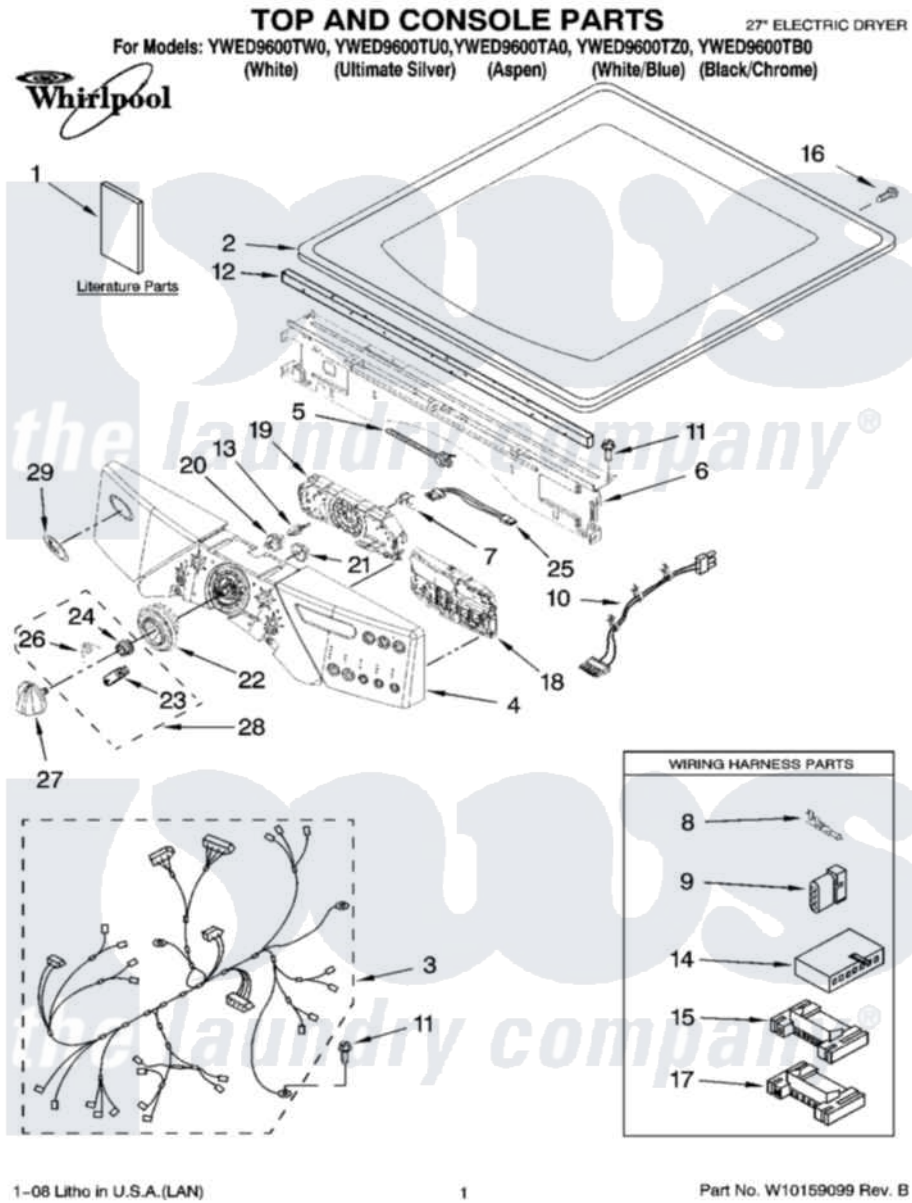

# Whirlpool YWED9600TU0 01 - TOP AND CONSOLE PARTS

Whirlpool [Residential Whirlpool YWED9600TU0 Dryer Parts](#) Parts Diagram 01 - TOP AND CONSOLE PARTS  
 Click on the part number to view part

Item	Original Part Number	Replaced By	Status	Part Description
1	W10155790		Not Available	Use & Care Guide
"	W10143267		Not Available	Tech Sheet
"	W10139791		Not Available	Guide, Quick Start
"	W10134980		Not Available	Installation, Diagnostic Guide
"	W10139322		Not Available	TIP SHEET DRYER STEAM
2	8519251	<a href="#">W10117263</a>		Top
"	<a href="#">W10114785</a>			Top
"	<a href="#">W10140290</a>			Top
"	8579997	<a href="#">W10192490</a>		Top
3	W10110987		Not Available	Harness, Main
4	<a href="#">W10153650</a>			Panel, Console
"	W10153654		Not Available	Panel, Console (Includes Illus: 20,21,22,27,28 & 29) (Ultimate Silver)
"	<a href="#">W10153655</a>			Panel, Console
"	<a href="#">W10153653</a>			Panel, Console
"	<a href="#">W10153652</a>			Panel, Console