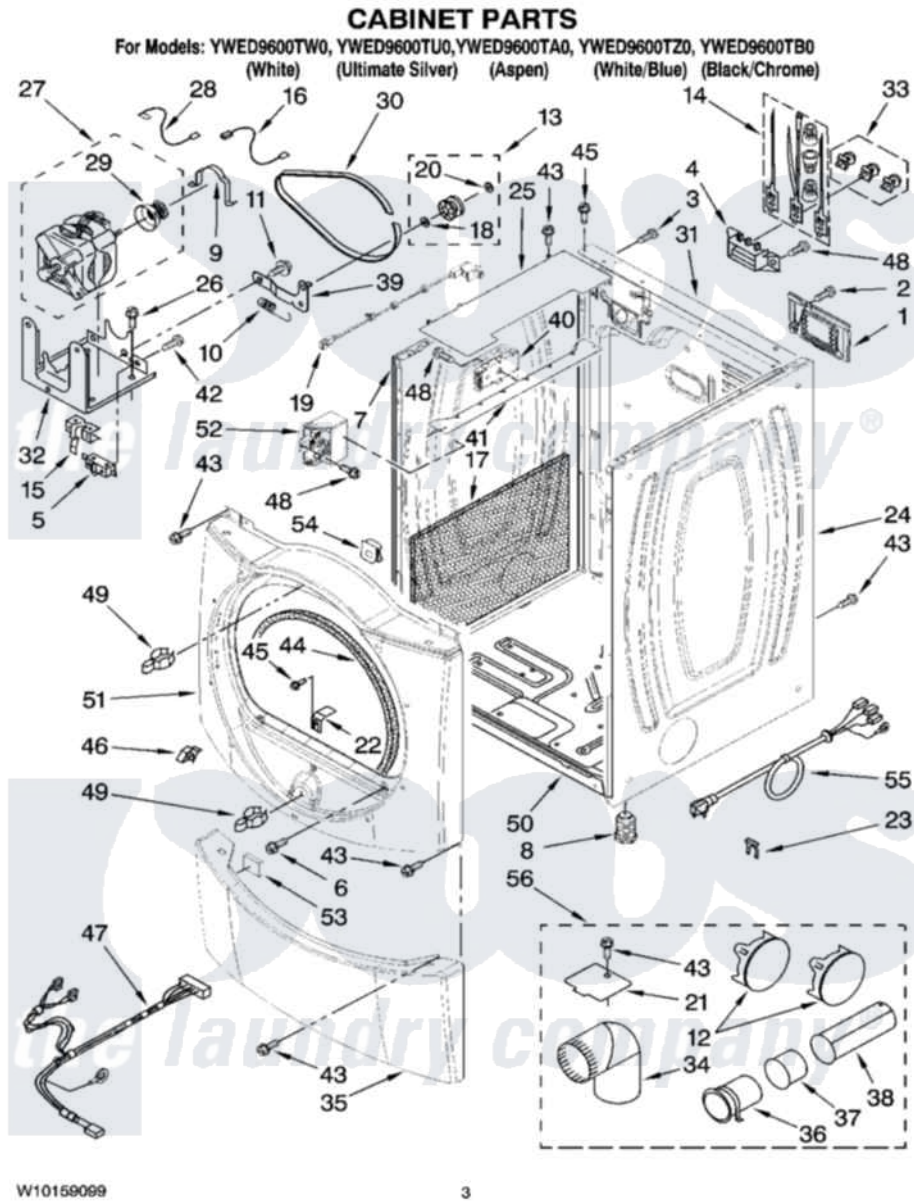

# Whirlpool YWED9600TU0 02 - CABINET PARTS

W10159099

3

Whirlpool [Residential Whirlpool YWED9600TU0 Dryer Parts](#) Parts Diagram 02 - CABINET PARTS  
 Click on the part number to view part

Item	Original Part Number	Replaced By	Status	Part Description
1	8576583	<a href="#">W10119283</a>		Cover, Terminal Block
2	3390814	<a href="#">90767</a>		Screw, 8A X 3/8 HeX Washer Head Tapping
3	8533974	<a href="#">4331106</a>		Screw, No.10-32 X 7/16
4	<a href="#">3397659</a>			Block, Terminal
5	8066134	<a href="#">279782</a>		Switch-Lid
6	3357011	<a href="#">308685</a>		Side Trim )
7	W10138989	<a href="#">W10117272</a>		Panel
"	W10138995	<a href="#">W10117286</a>		Panel
"	W10138999	<a href="#">W10156768</a>		Panel
"	W10138996	<a href="#">W10117282</a>		Panel
8	3392100	<a href="#">49621</a>		Feet-Leveling
"	<a href="#">279810</a>			Foot-Optional
9	<a href="#">660658</a>			Clamp, Motor Mounting 343481 685441
10	<a href="#">3387374</a>			Spring, Idler
11	<a href="#">3389420</a>			Retainer-Idler 1/4-20 X 1/16