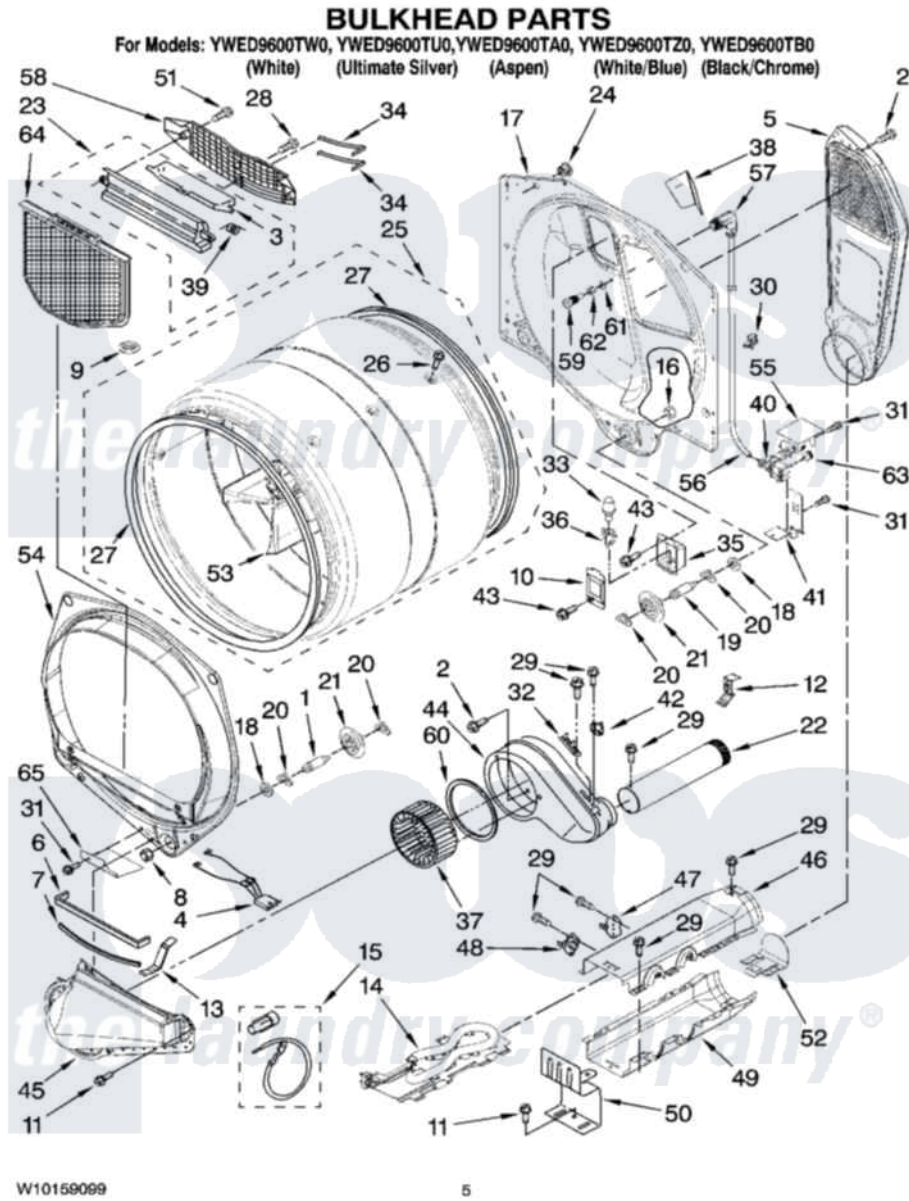

Whirlpool YWED9600TU0 03 - BULKHEAD PARTS

Whirlpool [Residential Whirlpool YWED9600TU0 Dryer Parts](#) Parts Diagram 03 - BULKHEAD PARTS
Click on the part number to view part

Item	Original Part Number	Replaced By	Status	Part Description
1	8575324	W10359271		Shaft, Drum Roller Threads
2	3390647	488729		Screw
3	3394984	8563758		Door, Lint Screen
4	3406653			Harness, Sensor
5	697354	3387911		Duct-Air
6	697813			Seal, Outlet Housing
7	697814	697813		Seal, Outlet Housing
8	3934666	W10080210		Nut, 3/8 X 16
9	W10128544			Housing-Outlet
10	3402841	8532165		Lens, Drum Light
11	489463			Screw, 8-18 X 1/16
12	8572105			Retainer, Toe Panel
13	8066208			Clip-Exhaust
14	8544771			Heater Element
15	279457			Wire Kit, Terminal
16	W10001120	W10080190		Nut, 3/8-16