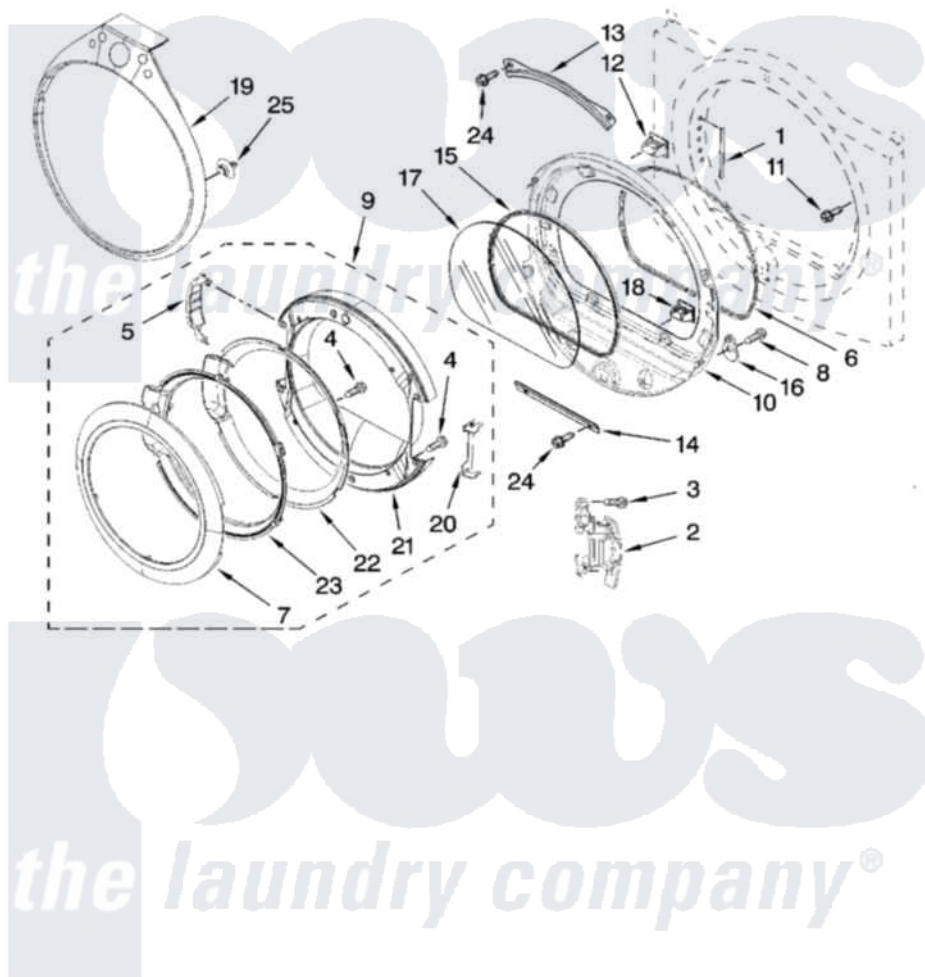

W10159099

7

Whirlpool [Residential Whirlpool YWED9600TU0 Dryer Parts](#) Parts Diagram 04 - DOOR PARTS, OPTIONAL PARTS (NOT INCLUDED)

[Click on the part number to view part](#)

| Item | Original Part Number | Replaced By | Status | Part Description |
|------|---------------------------|---------------------------|---------------|-------------------------------------|
| 1 | W10085210 | | | Label-Hinge Hole Cover Front Panel |
| 2 | W10139920 | | | Door Hinge Assembly |
| 3 | W10159996 | | | Screw, 10-24 X 25/64 |
| 4 | 9742177 | | | Screw, 8-18 X .625 |
| 5 | 8578153 | W10180119 | | Cover-Hinge, Stationary Cover Hinge |
| " | BLANK | | Not Available | (Following Parts Not Included) |
| " | 8578152 | W10181197 | | Cover Hinge |
| 6 | W10139457 | | | Seal-Door Handle, Ring Door |
| 7 | 8579502 | | | Handle, Door |
| " | 8579496 | | | HAndle, Ring And Pad Assembly |
| 8 | 3400224 | | | Screw, 1/4-20 X 3/8 |
| 9 | 8579520 | W10180115 | | Door Assembly |
| " | 8579514 | | | Door Assembly |