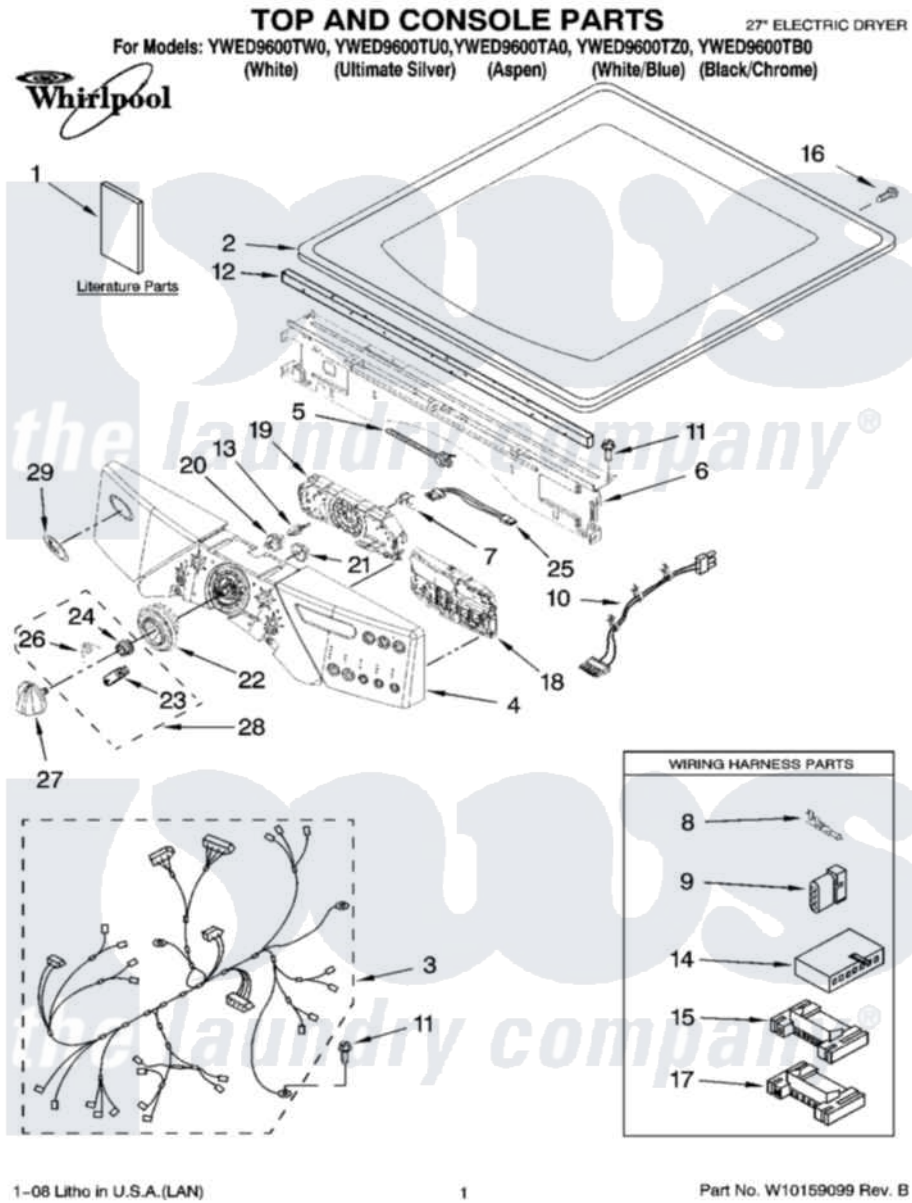

Whirlpool YWED9600TW0 01 - TOP AND CONSOLE PARTS

Whirlpool [Residential Whirlpool YWED9600TW0 Dryer Parts](#) Parts Diagram 01 - TOP AND CONSOLE PARTS
 Click on the part number to view part

Item	Original Part Number	Replaced By	Status	Part Description
1	W10155790		Not Available	Use & Care Guide
"	W10143267		Not Available	Tech Sheet
"	W10139791		Not Available	Guide, Quick Start
"	W10134980		Not Available	Installation, Diagnostic Guide
"	W10139322		Not Available	TIP SHEET DRYER STEAM
2	8519251	W10117263		Top
"	W10114785			Top
"	W10140290			Top
"	8579997	W10192490		Top
3	W10110987		Not Available	Harness, Main
4	W10153650			Panel, Console
"	W10153654		Not Available	Panel, Console (Includes Illus: 20,21,22,27,28 & 29) (Ultimate Silver)
"	W10153655			Panel, Console
"	W10153653			Panel, Console
"	W10153652			Panel, Console

5	3391018		Tie Cable
6	W10006840	W10215656	Bracket, Console
7	W10112268		Clip-Harness
8	94614		Terminal
9	3936144		Do-It-Yourself Repair Manuals
10	W10110976		Cube, Cable
11	3390647	488729	Screw
12	W10112267		Foam-Seal Control Bracket
13	W10030070	W10012480	Kit
14	3936150		Connector, 7-Circuit
15	3395683		Receptacle, Multi-Terminal
16	8281225		Screw, 8-18 X 1/2
17	2203186		Connector, 5-Circuit
18	W10110659	W10294708	Kit
19	W10110658		User Interface
20	W10012430		Encoder, Wheel Kit.
21	W10012440		Retainer-Snap
22	W10012410		Knob, Light Ring
23	W10012810	280230	Encoder, Wheel Kit.
24	W10012460	280230	Encoder, Wheel Kit.
25	W10095960		Harness, Communication
26	W10012820	280230	Encoder, Wheel Kit.
27	W10116702		Knob, Control
"	W10116704		Knob, Control
"	W10153663		Knob, Control
"	W10116706		Knob, Control
"	W10116705		Knob, Control
28	W10012430		Encoder, Wheel Kit.
29	W10117943	8303811	Badge, Assembly