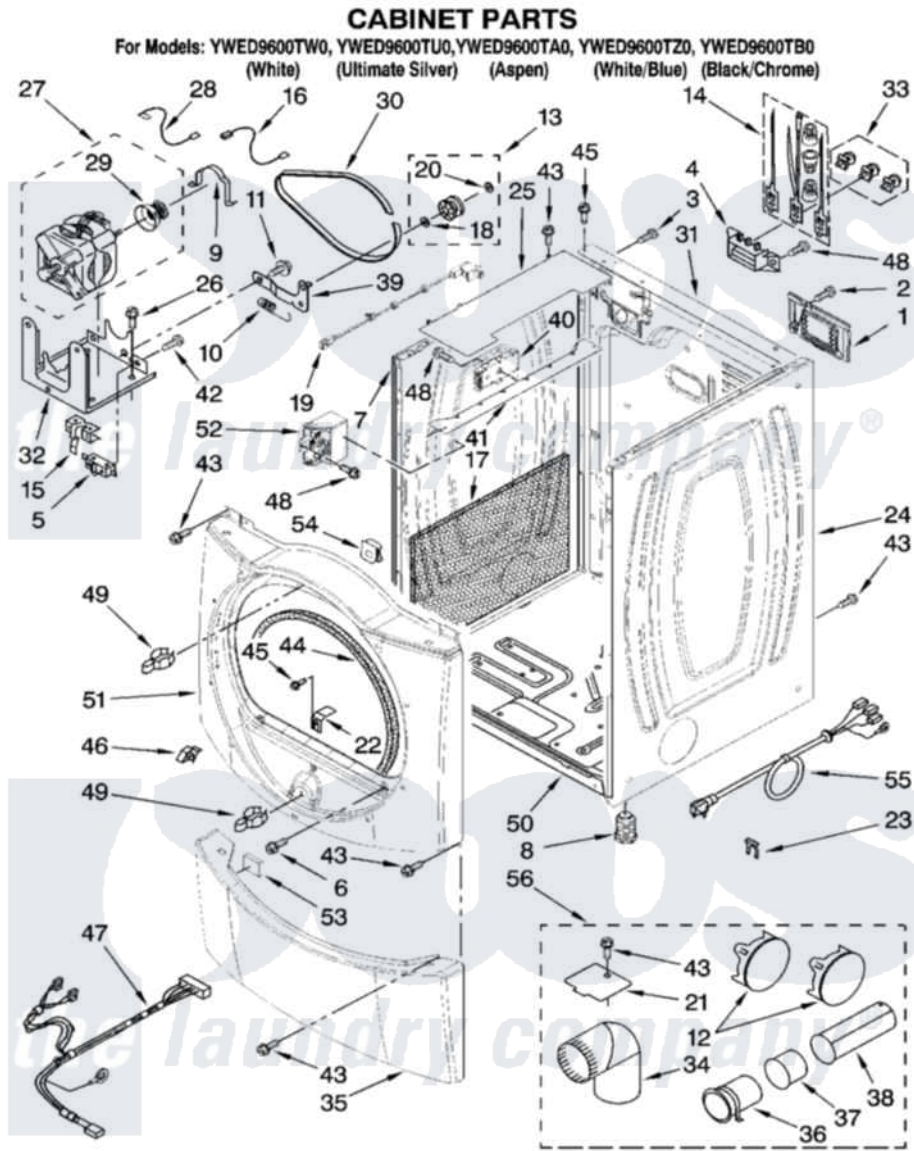

# Whirlpool YWED9600TW0 02 - CABINET PARTS

W10159099

3

Whirlpool [Residential Whirlpool YWED9600TW0 Dryer Parts](#) Parts Diagram 02 - CABINET PARTS  
 Click on the part number to view part

Item	Original Part Number	Replaced By	Status	Part Description
1	8576583	<a href="#">W10119283</a>		Cover, Terminal Block
2	3390814	<a href="#">90767</a>		Screw, 8A X 3/8 HeX Washer Head Tapping
3	8533974	<a href="#">4331106</a>		Screw, No.10-32 X 7/16
4	<a href="#">3397659</a>			Block, Terminal
5	8066134	<a href="#">279782</a>		Switch-Lid
6	3357011	<a href="#">308685</a>		Side Trim )
7	W10138989	<a href="#">W10117272</a>		Panel
"	W10138995	<a href="#">W10117286</a>		Panel
"	W10138999	<a href="#">W10156768</a>		Panel
"	W10138996	<a href="#">W10117282</a>		Panel
8	3392100	<a href="#">49621</a>		Feet-Leveling
"	<a href="#">279810</a>			Foot-Optional
9	<a href="#">660658</a>			Clamp, Motor Mounting 343481 685441
10	<a href="#">3387374</a>			Spring, Idler
11	<a href="#">3389420</a>			Retainer-Idler 1/4-20 X 1/16