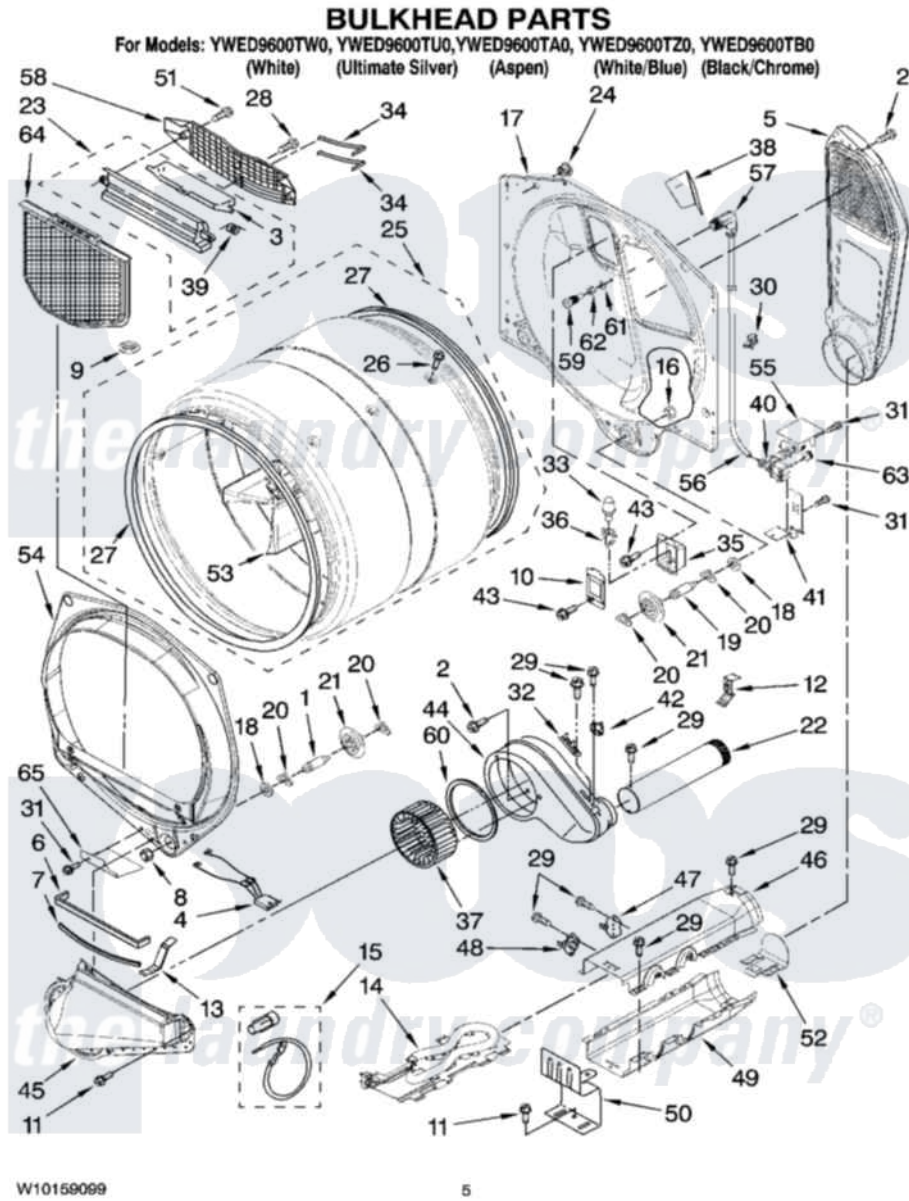

# Whirlpool YWED9600TW0 03 - BULKHEAD PARTS

Whirlpool [Residential Whirlpool YWED9600TW0 Dryer Parts](#) Parts Diagram 03 - BULKHEAD PARTS  
 Click on the part number to view part

Item	Original Part Number	Replaced By	Status	Part Description
1	8575324	<a href="#">W10359271</a>		Shaft, Drum Roller Threads
2	3390647	<a href="#">488729</a>		Screw
3	3394984	<a href="#">8563758</a>		Door, Lint Screen
4	<a href="#">3406653</a>			Harness, Sensor
5	697354	<a href="#">3387911</a>		Duct-Air
6	<a href="#">697813</a>			Seal, Outlet Housing
7	697814	<a href="#">697813</a>		Seal, Outlet Housing
8	3934666	<a href="#">W10080210</a>		Nut, 3/8 X 16
9	<a href="#">W10128544</a>			Housing-Outlet
10	3402841	<a href="#">8532165</a>		Lens, Drum Light
11	<a href="#">489463</a>			Screw, 8-18 X 1/16
12	<a href="#">8572105</a>			Retainer, Toe Panel
13	<a href="#">8066208</a>			Clip-Exhaust
14	<a href="#">8544771</a>			Heater Element
15	<a href="#">279457</a>			Wire Kit, Terminal
16	W10001120	<a href="#">W10080190</a>		Nut, 3/8-16