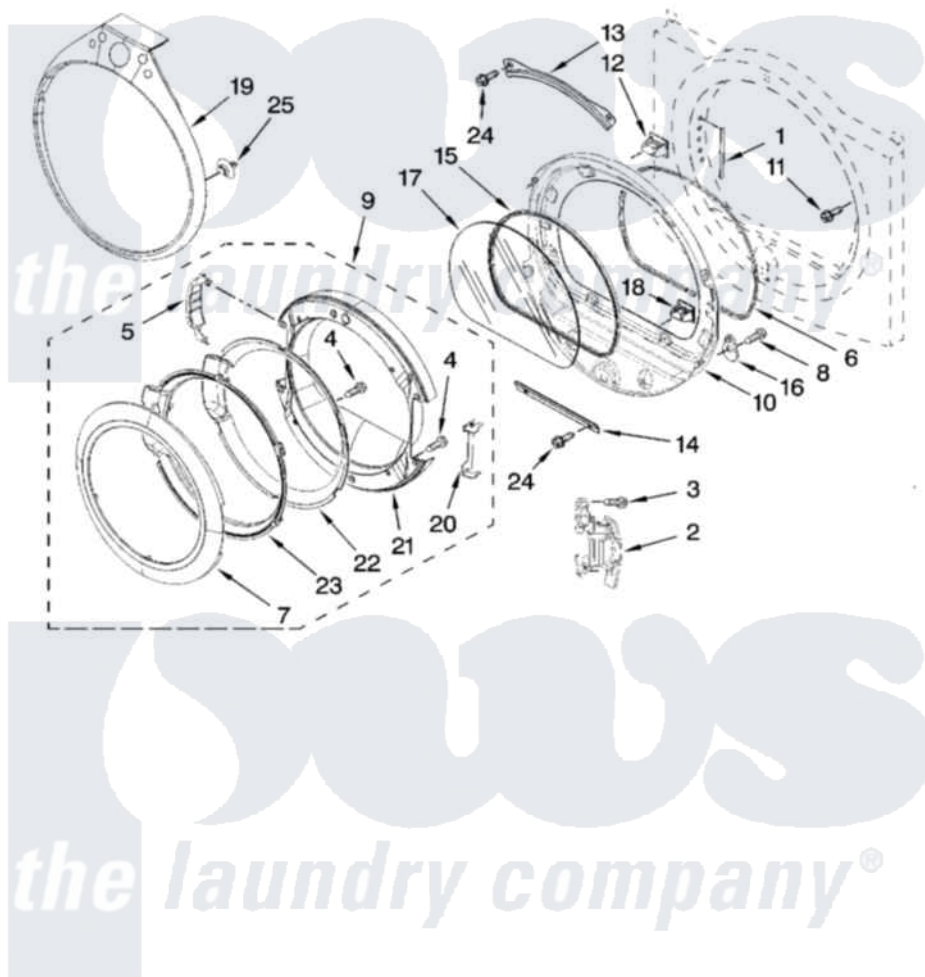

Whirlpool YWED9600TW0 04 - DOOR PARTS, OPTIONAL PARTS (NOT INCLUDED)

DOOR PARTS

For Models: YWED9600TW0, YWED9600TU0, YWED9600TA0, YWED9600TZ0, YWED9600TB0
 (White) (Ultimate Silver) (Aspen) (White/Blue) (Black/Chrome)

W10159099

7

Whirlpool [Residential Whirlpool YWED9600TW0 Dryer Parts](#) Parts Diagram 04 - DOOR PARTS, OPTIONAL PARTS (NOT INCLUDED)

[Click on the part number to view part](#)

Item	Original Part Number	Replaced By	Status	Part Description
1	W10085210			Label-Hinge Hole Cover Front Panel
2	W10139920			Door Hinge Assembly
3	W10159996			Screw, 10-24 X 25/64
4	9742177			Screw, 8-18 X .625
5	8578153	W10180119		Cover-Hinge, Stationary Cover Hinge
"	BLANK		Not Available	(Following Parts Not Included)
"	8578152	W10181197		Cover Hinge
6	W10139457			Seal-Door Handle, Ring Door
7	8579502			Handle, Door
"	8579496			HAndle, Ring And Pad Assembly
8	3400224			Screw, 1/4-20 X 3/8
9	8579520	W10180115		Door Assembly
"	8579514			Door Assembly