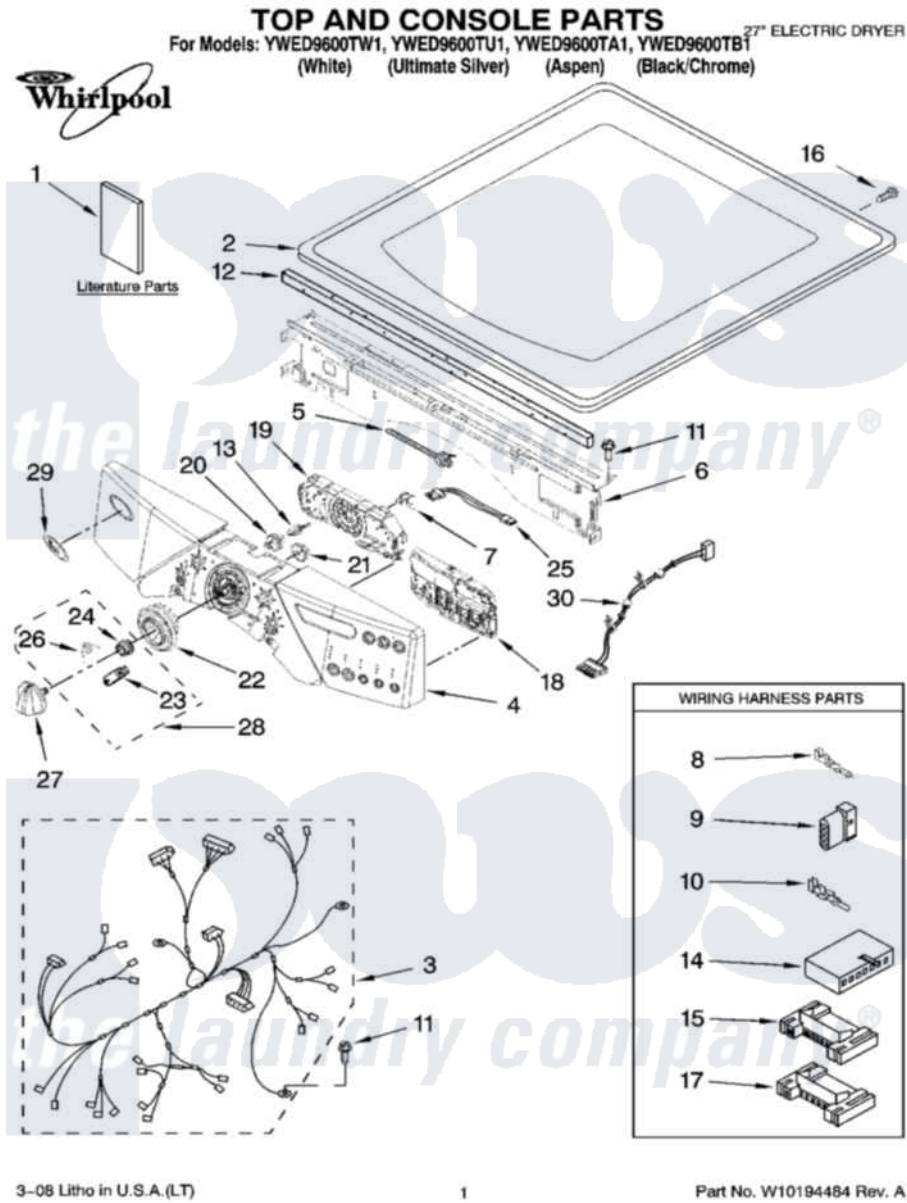

Whirlpool YWED9600TW1 01 - TOP AND CONSOLE PARTS

Whirlpool Residential Whirlpool YWED9600TW1 Dryer Parts Parts Diagram 01 - TOP AND CONSOLE PARTS
 Click on the part number to view part

Item	Original Part Number	Replaced By	Status	Part Description
1	W10155790		Not Available	Use & Care Guide
"	W10177464		Not Available	Tech Sheet
"	W10139791		Not Available	Guide, Quick Start
"	W10134980		Not Available	Installation, Diagonostic Guide
"	W10139322		Not Available	TIP SHEET DRYER STEAM
2	8519251	W10117263		Top
"	W10114785			Top
"	W10140290			Top
"	W10192490			Top
3	W10111016		Not Available	Harness, Main
4	W10153650			Panel, Console
"	W10153654		Not Available	Panel, Console (Includes Illus: 20,21,22,27,28 & 29) (Ultimate Silver)
"	W10153655			Panel, Console
"	W10153652			Panel, Console
5	3391018			Tie Cable

6	W10006840	W10215656	Bracket, Console
7	W10112268		Clip-Harness
8	94614		Terminal
9	3936144		Do-It-Yourself Repair Manuals
10	94613	596797	Terminal
11	3390647	488729	Screw
12	W10112267		Foam-Seal Control Bracket
13	W10030070	W10012480	Kit
14	3936150		Connector, 7-Circuit
15	3395683		Receptacle, Multi-Terminal
16	98139	303776	Screw
17	2203186		Connector, 5-Circuit
18	W10172217	W10294709	Kit
19	W10110658		User Interface
20	W10012430		Encoder, Wheel Kit.
21	W10012440		Retainer-Snap
22	W10012410		Knob, Light Ring
23	W10012810	280230	Encoder, Wheel Kit.
24	W10012460	280230	Encoder, Wheel Kit.
25	W10095960		Harness, Communication
26	W10012820	280230	Encoder, Wheel Kit.
27	W10116702		Knob, Control
"	W10116704		Knob, Control
"	W10153663		Knob, Control
"	W10116705		Knob, Control
28	280230		Encoder, Wheel Kit.
29	W10117943	8303811	Badge, Assembly
30	W10111020		Power Cable, User-Interface