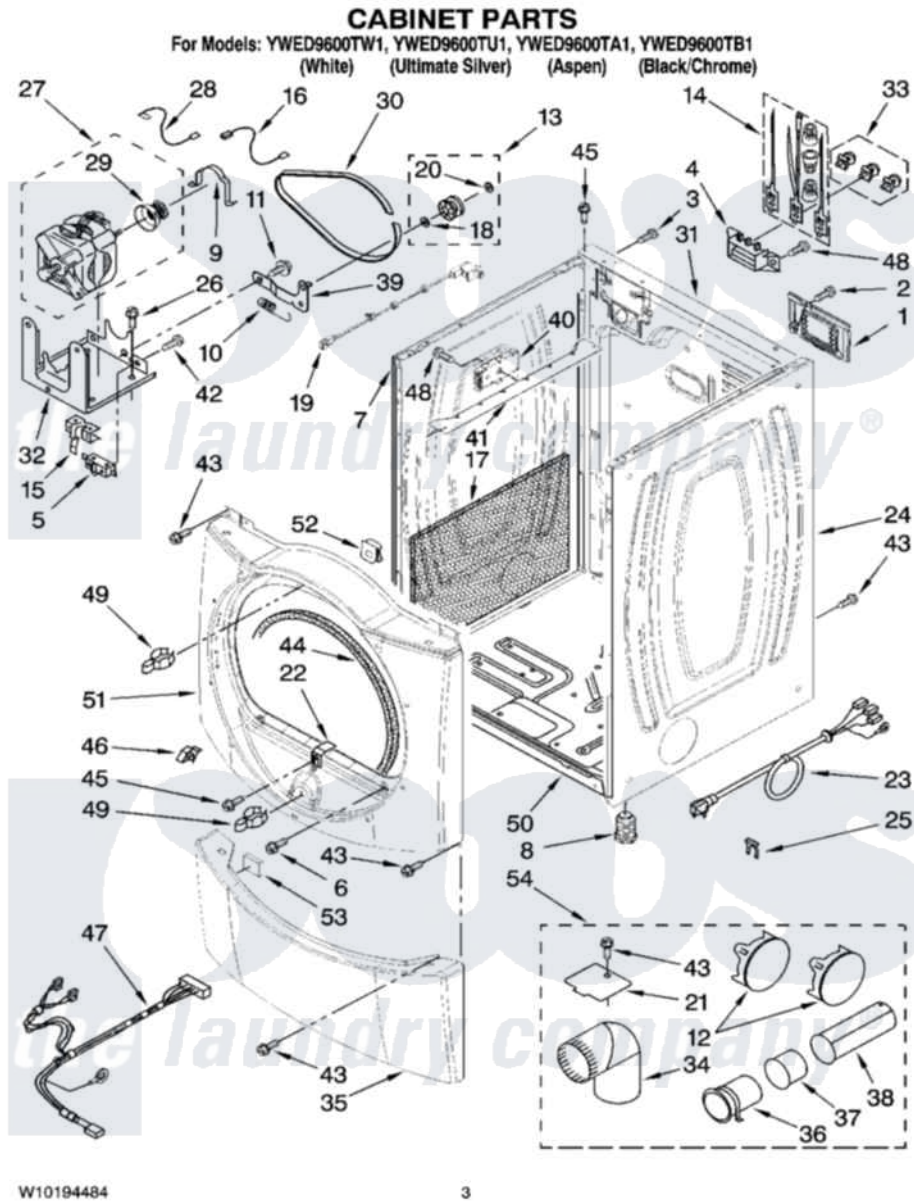

Whirlpool YWED9600TW1 02 - CABINET PARTS

W10194484

3

Whirlpool [Residential Whirlpool YWED9600TW1 Dryer Parts](#) Parts Diagram 02 - CABINET PARTS
Click on the part number to view part

Item	Original Part Number	Replaced By	Status	Part Description
1	8576583	W10119283		Cover, Terminal Block
2	3390814	90767		Screw, 8A X 3/8 HeX Washer Head Tapping
3	8533974	4331106		Screw, No.10-32 X 7/16
4	3397659			Block, Terminal
5	3394881	279782		Switch-Lid
6	3357011	308685		Side Trim)
7	W10192435			Panel, Side
"	W10192440			Panel, Side
"	W10192443			Panel, Side
"	W10192441			Panel, Side
8	3392100	49621		Feet-Leveling
"	279810			Foot-Optional
9	660658			Clamp, Motor Mounting 343481 685441
10	3387374			Spring, Idler
11	3389420			Retainer-Idler 1/4-20 X 1/16