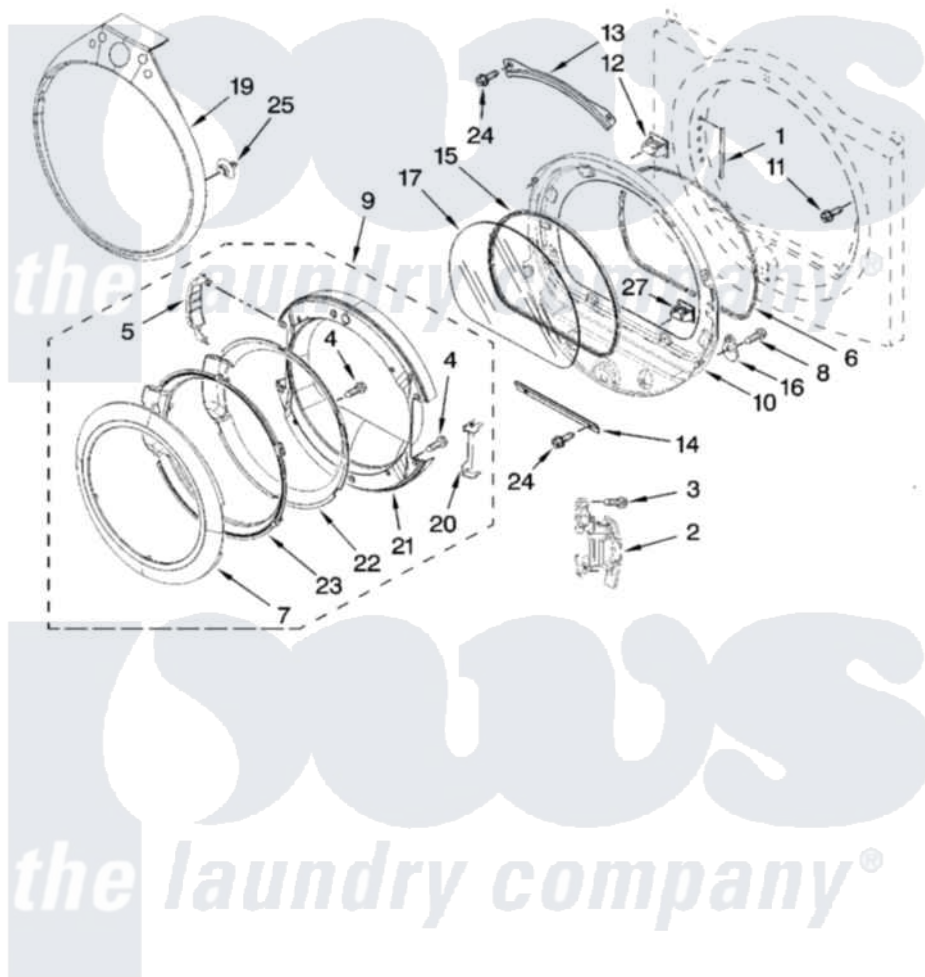

Whirlpool YWED9600TW1 04 - DOOR PARTS, OPTIONAL PARTS (NOT INCLUDED)

DOOR PARTS

For Models: YWED9600TW1, YWED9600TU1, YWED9600TA1, YWED9600TB1
(White) (Ultimate Silver) (Aspen) (Black/Chrome)

W10194484

7

Whirlpool [Residential Whirlpool YWED9600TW1 Dryer Parts](#) Parts Diagram 04 - DOOR PARTS, OPTIONAL PARTS (NOT INCLUDED)

[Click on the part number to view part](#)

Item	Original Part Number	Replaced By	Status	Part Description
1	W10085210			Label-Hinge Hole Cover Front Panel
2	W10139920			Door Hinge Assembly
3	W10159996			Screw, 10-24 X 25/64
4	9742177			Screw, 8-18 X .625
5	W10180119			Cover-Hinge, Stationary Cover Hinge
"	BLANK		Not Available	(Following Parts Not Included)
"	W10181197			Cover Hinge
6	W10139457			Seal-Door Handle, Ring Door
7	8579502			Handle, Door
"	8579503			HAndle-Ring And Pad Assembly
8	3393008	308685		Side Trim)
9	W10180115			Door Assembly
10	8578229			Door Assembly