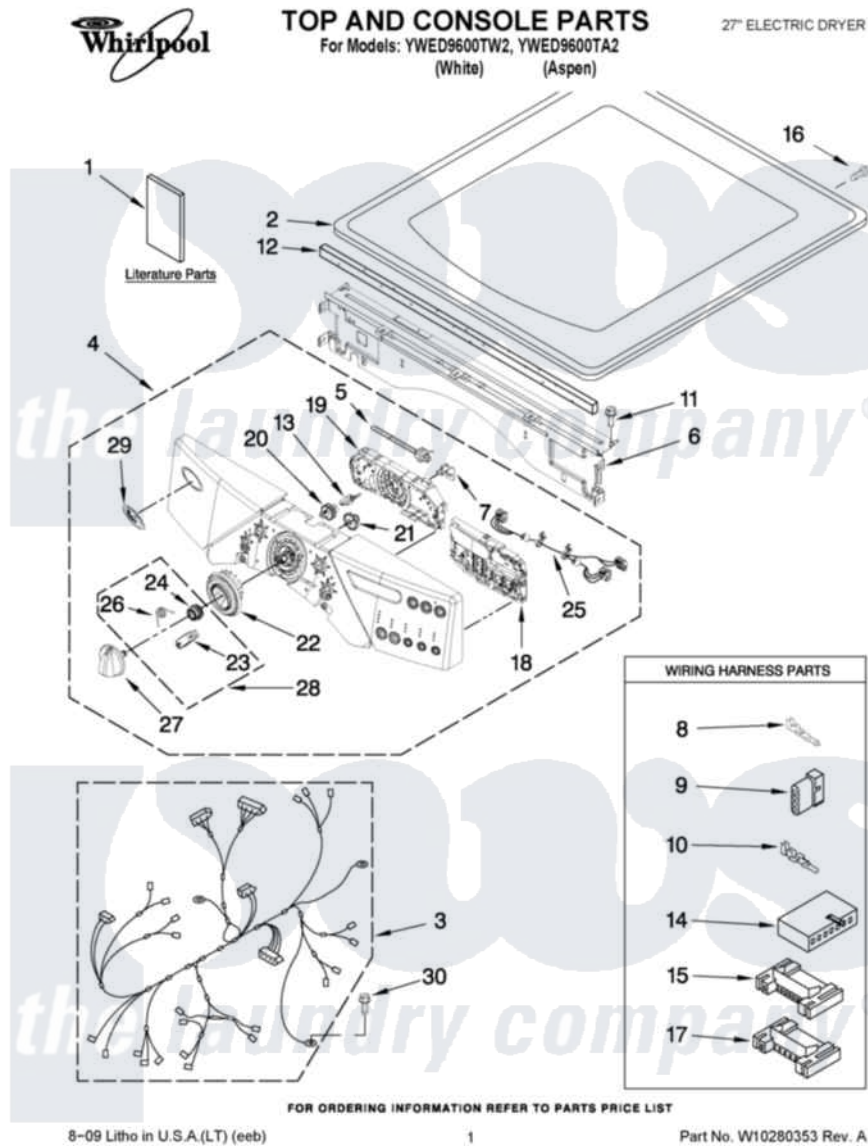

# Whirlpool YWED9600TW2 01 - TOP AND CONSOLE PARTS

Whirlpool Residential Whirlpool YWED9600TW2 Dryer Parts Parts Diagram 01 - TOP AND CONSOLE PARTS  
Click on the part number to view part

Item	Original Part Number	Replaced By	Status	Part Description
1	W10224575		Not Available	USE & CARE GUIDE
"	W10258369		Not Available	TECH SHEET
"	W10255469		Not Available	INSTALLATION INSTRUCTIONS
2	3980634	<a href="#">W10117263</a>		Top
"	<a href="#">W10140290</a>			Top
3	W10111066		Not Available	HARNES, MAIN
4	<a href="#">W10246742</a>			Panel, Console
"	<a href="#">W10246738</a>			Panel, Console
5	<a href="#">3391018</a>			Tie Cable
6	<a href="#">W10215656</a>			Bracket, Console
7	<a href="#">W10112268</a>			Clip-Harness
8	<a href="#">94614</a>			Terminal
9	<a href="#">3936144</a>			Do-It-Yourself Repair Manuals
10	94613	<a href="#">596797</a>		Terminal
11	3390647	<a href="#">488729</a>		Screw
12	<a href="#">W10112267</a>			Foam-Seal Control Bracket

13	W10030070	<a href="#">W10012480</a>	Kit
14	<a href="#">3936150</a>		Connector, 7-Circuit
15	<a href="#">3395683</a>		Receptacle, Multi-Terminal
16	98139	<a href="#">303776</a>	Screw
17	<a href="#">2203186</a>		Connector, 5-Circuit
18	W10246785	<a href="#">W10294713</a>	Kit
19	<a href="#">W10110658</a>		User Interface
20	<a href="#">W10012430</a>		Encoder, Wheel Kit.
21	<a href="#">W10012440</a>		Retainer-Snap
22	<a href="#">W10012410</a>		Knob, Light Ring
23	W10012810	<a href="#">280230</a>	Encoder, Wheel Kit.
24	W10012460	<a href="#">280230</a>	Encoder, Wheel Kit.
25	<a href="#">W10242906</a>		Harness, Communication
26	W10012820	<a href="#">280230</a>	Encoder, Wheel Kit.
27	<a href="#">W10116702</a>		Knob, Control
"	<a href="#">W10153663</a>		Knob, Control
28	<a href="#">280230</a>		Encoder, Wheel Kit.
29	W10117943	<a href="#">8303811</a>	Badge, Assembly
30	<a href="#">693995</a>		Screw, Hex Head