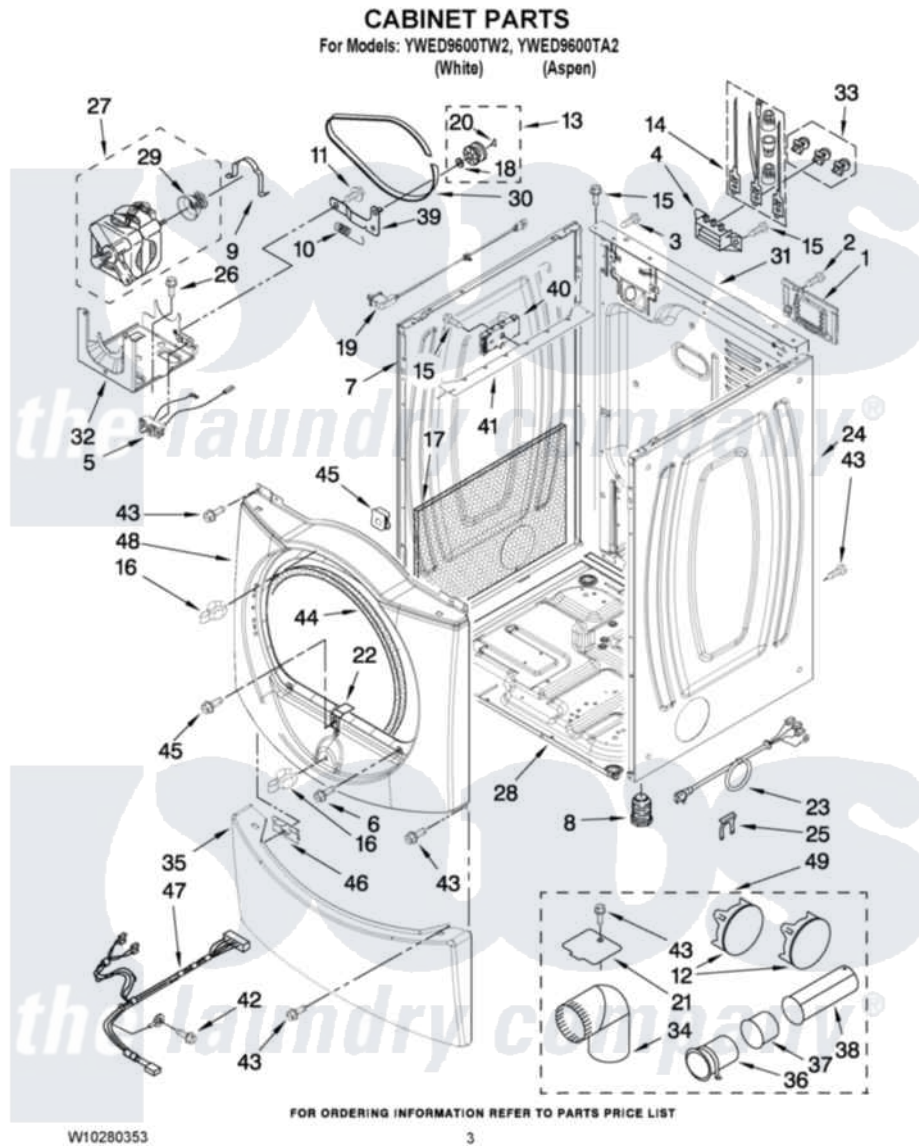

Whirlpool YWED9600TW2 02 - CABINET PARTS

Whirlpool [Residential Whirlpool YWED9600TW2 Dryer Parts](#) Parts Diagram 02 - CABINET PARTS
Click on the part number to view part

Item	Original Part Number	Replaced By	Status	Part Description
1	8576583	W10119283		Cover, Terminal Block
2	3390814	90767		Screw, 8A X 3/8 HeX Washer Head Tapping
3	8533974	4331106		Screw, No.10-32 X 7/16
4	3397659			Block, Terminal
5	W10246525	W10314253		Switch, Assembly Broken Belt
6	3357011	308685		Side Trim)
7	W10192435			Panel, Side
"	W10192443			Panel, Side
8	3392100	49621		Feet-Leveling
"	279810			Foot-Optional
9	W10121316			Plug, Multivent
10	3387374			Spring, Idler
11	3389420			Retainer-Idler 1/4-20 X 1/16
12	49252			Plug, Multivent
"	W10136987			Plug, Multivent
13	3388672	279640		Pulley-ldr