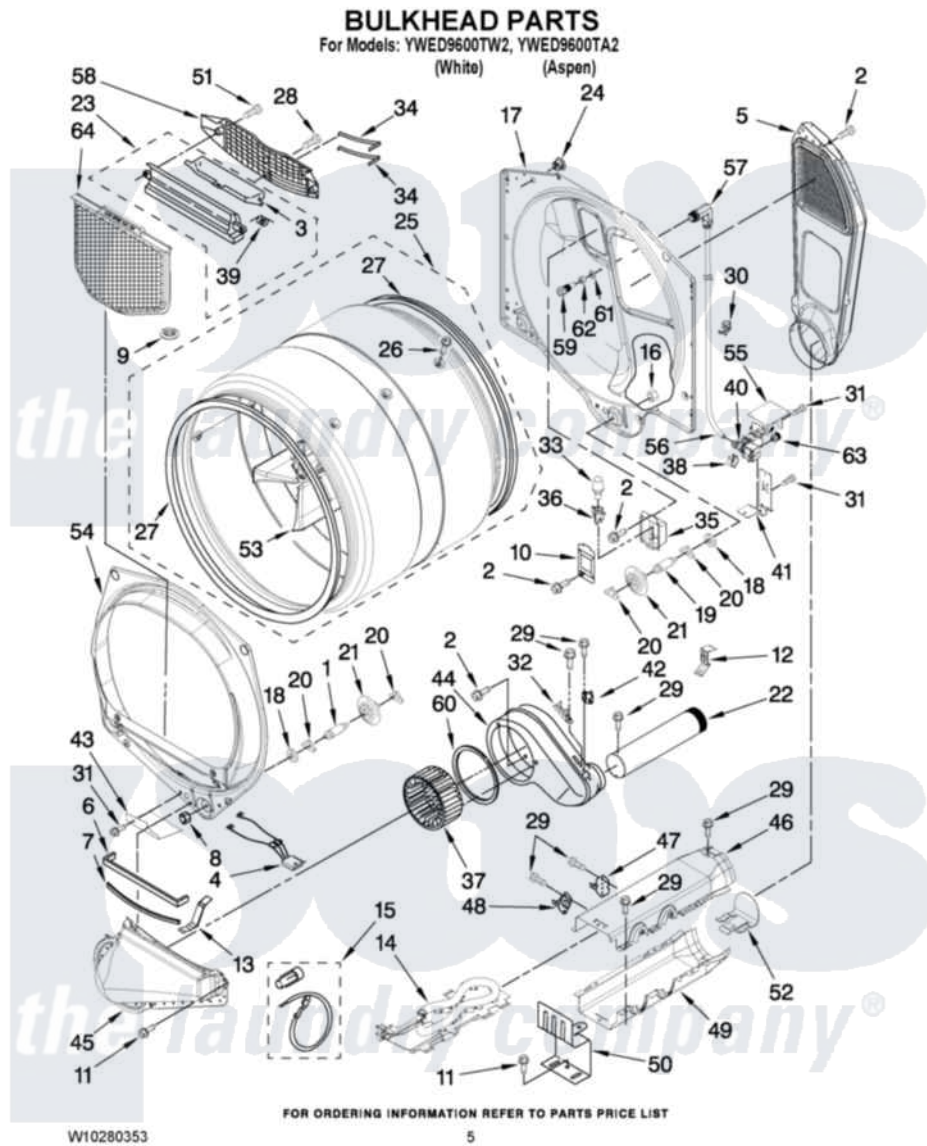

Whirlpool YWED9600TW2 03 - BULKHEAD PARTS

Whirlpool Residential Whirlpool YWED9600TW2 Dryer Parts Parts Diagram 03 - BULKHEAD PARTS
Click on the part number to view part

Item	Original Part Number	Replaced By	Status	Part Description
1	8575324	W10359271		Shaft, Drum Roller Threads
2	3390647	488729		Screw
3	3394984	8563758		Door, Lint Screen
4	3406653			Harness, Sensor
5	697354	3387911		Duct-Air
6	697813			Seal, Outlet Housing
7	697814	697813		Seal, Outlet Housing
8	3934666	W10080210		Nut, 3/8 X 16
9	W10128544			Housing-Outlet
10	3402841	8532165		Lens, Drum Light
11	489463			Screw, 8-18 X 1/16
12	8572105			Retainer, Toe Panel
13	8066208			Clip-Exhaust
14	8544771			Heater Element
15	279457			Wire Kit, Terminal
16	W10001120	W10080190		Nut, 3/8-16