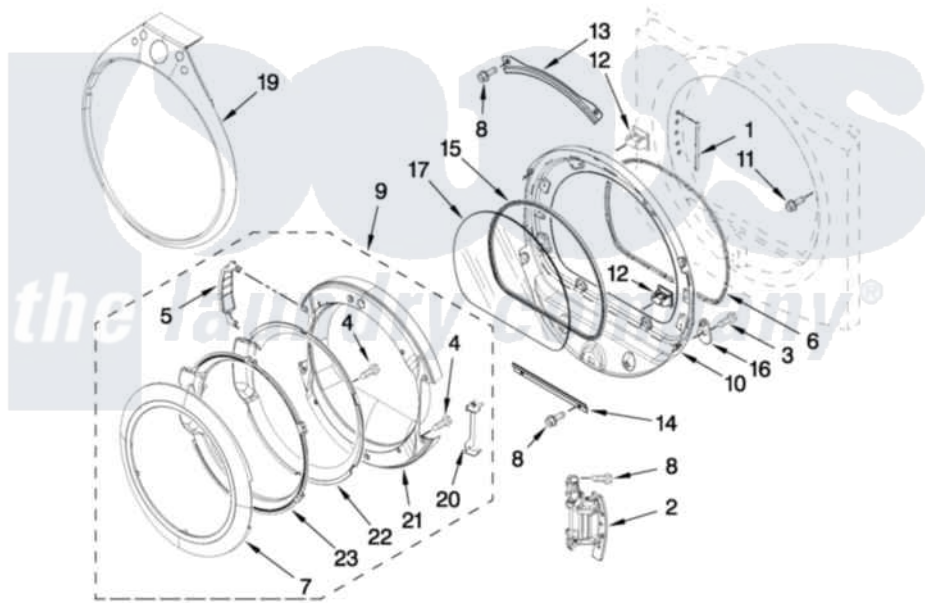

Whirlpool YWED9600TW2 04 - DOOR PARTS

DOOR PARTS

For Models: YWED9600TW2, YWED9600TA2
(White) (Aspen)

W10280353

FOR ORDERING INFORMATION REFER TO PARTS PRICE LIST

7

Whirlpool [Residential Whirlpool YWED9600TW2 Dryer Parts](#) Parts Diagram 04 - DOOR PARTS
Click on the part number to view part

Item	Original Part Number	Replaced By	Status	Part Description
1	W10085210			Label-Hinge Hole Cover Front Panel
2	W10139920			Door Hinge Assembly
3	W10159996			Screw, 10-24 X 25/64
4	9742177			Screw, 8-18 X .625
5	W10180119			Cover-Hinge, Stationary Cover Hinge
"	W10181197			Cover Hinge
6	W10139457			Seal-Door Handle, Ring Door
7	8579502			Handle, Door
8	3393258	3373329D		Screw
9	W10180115			Door Assembly
10	8578229			Door Assembly
11	355515			Screw, 8-18 X 11/16
12	690081	279570		Latch
13	8519356			Retainer-Window
14	8519354			Retainer-Window

15	8579662	Gasket, Window
16	W10048910	Screw-Plug
17	8566254	Glass-Window
19	W10180500	Tear-Drop Trim And Clip Assembly
"	W10180504	Tear-Drop Trim And Clip Assembly
20	W10180120	Shield, Door
21	W10180118	Door, Intermediate
22	W10180117	Door Mask
23	8578155	Door Screen