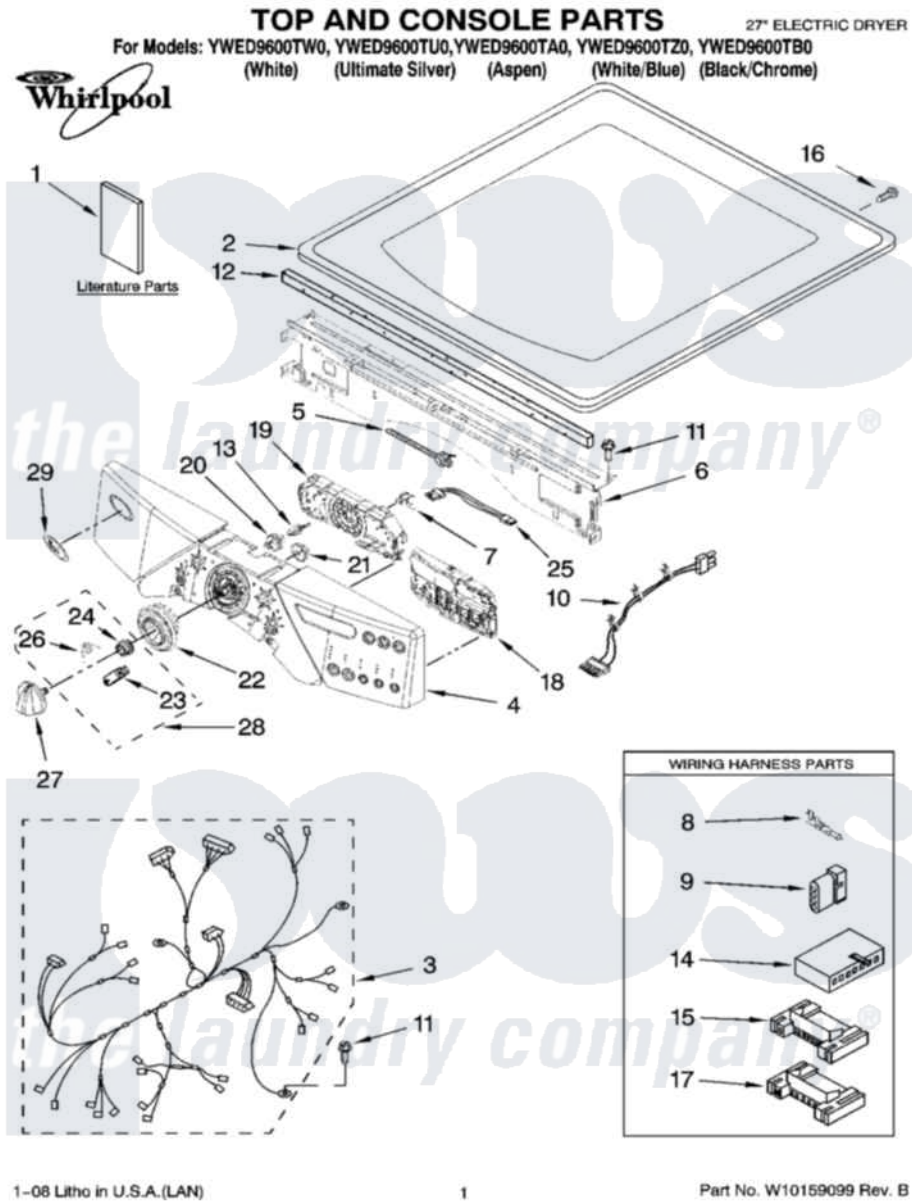

Whirlpool YWED9600TZ0 01 - TOP AND CONSOLE PARTS

Whirlpool [Residential Whirlpool YWED9600TZ0 Dryer Parts](#) Parts Diagram 01 - TOP AND CONSOLE PARTS
 Click on the part number to view part

Item	Original Part Number	Replaced By	Status	Part Description
1	W10155790		Not Available	Use & Care Guide
"	W10143267		Not Available	Tech Sheet
"	W10139791		Not Available	Guide, Quick Start
"	W10134980		Not Available	Installation, Diagnostic Guide
"	W10139322		Not Available	TIP SHEET DRYER STEAM
2	8519251	W10117263		Top
"	W10114785			Top
"	W10140290			Top
"	8579997	W10192490		Top
3	W10110987		Not Available	Harness, Main
4	W10153650			Panel, Console
"	W10153654		Not Available	Panel, Console (Includes Illus: 20,21,22,27,28 & 29) (Ultimate Silver)
"	W10153655			Panel, Console
"	W10153653			Panel, Console
"	W10153652			Panel, Console

5	3391018		Tie Cable
6	W10006840	W10215656	Bracket, Console
7	W10112268		Clip-Harness
8	94614		Terminal
9	3936144		Do-It-Yourself Repair Manuals
10	W10110976		Cube, Cable
11	3390647	488729	Screw
12	W10112267		Foam-Seal Control Bracket
13	W10030070	W10012480	Kit
14	3936150		Connector, 7-Circuit
15	3395683		Receptacle, Multi-Terminal
16	8281225		Screw, 8-18 X 1/2
17	2203186		Connector, 5-Circuit
18	W10110659	W10294708	Kit
19	W10110658		User Interface
20	W10012430		Encoder, Wheel Kit.
21	W10012440		Retainer-Snap
22	W10012410		Knob, Light Ring
23	W10012810	280230	Encoder, Wheel Kit.
24	W10012460	280230	Encoder, Wheel Kit.
25	W10095960		Harness, Communication
26	W10012820	280230	Encoder, Wheel Kit.
27	W10116702		Knob, Control
"	W10116704		Knob, Control
"	W10153663		Knob, Control
"	W10116706		Knob, Control
"	W10116705		Knob, Control
28	W10012430		Encoder, Wheel Kit.
29	W10117943	8303811	Badge, Assembly