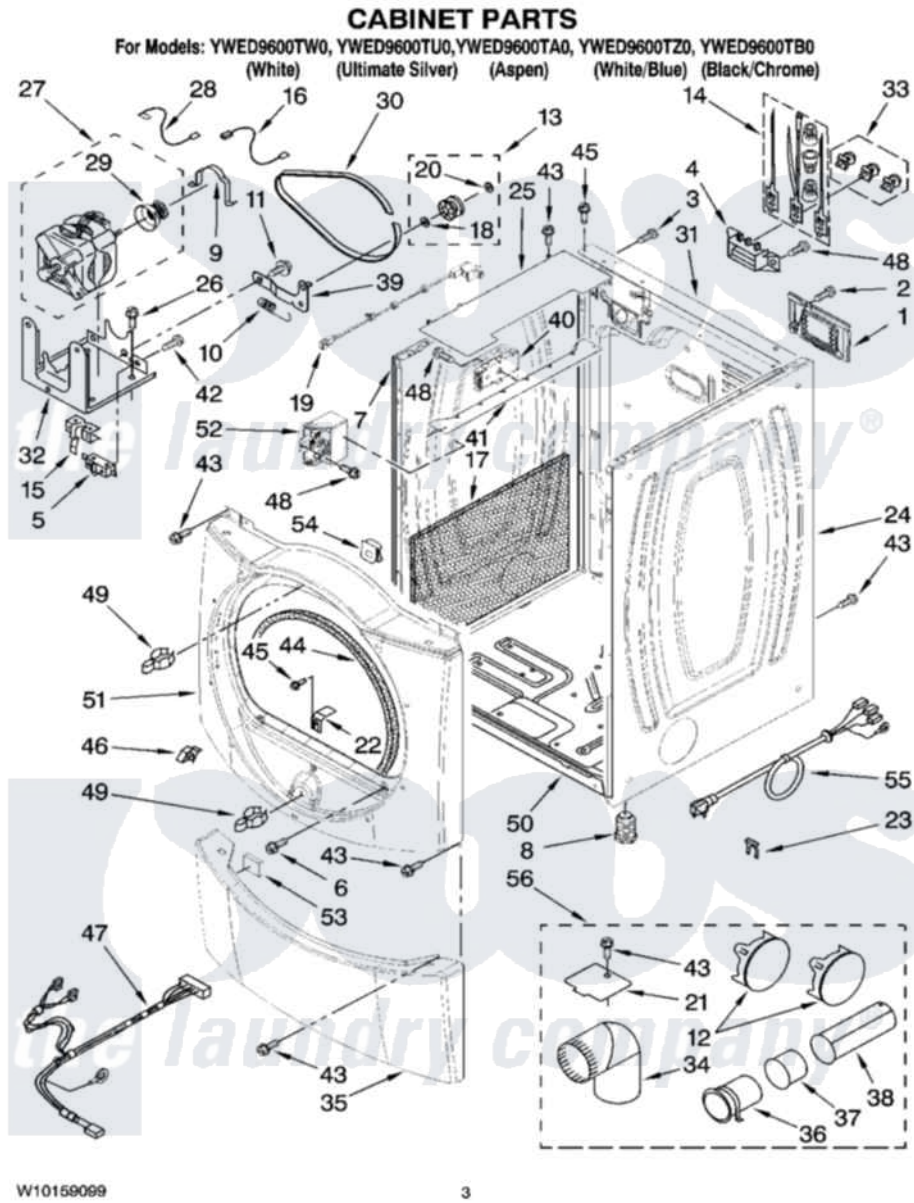

Whirlpool YWED9600TZ0 02 - CABINET PARTS

W10159099

3

Whirlpool [Residential Whirlpool YWED9600TZ0 Dryer Parts](#) Parts Diagram 02 - CABINET PARTS
 Click on the part number to view part

| Item | Original Part Number | Replaced By | Status | Part Description |
|------|-------------------------|---------------------------|--------|---|
| 1 | 8576583 | W10119283 | | Cover, Terminal Block |
| 2 | 3390814 | 90767 | | Screw, 8A X 3/8 HeX Washer Head Tapping |
| 3 | 8533974 | 4331106 | | Screw, No.10-32 X 7/16 |
| 4 | 3397659 | | | Block, Terminal |
| 5 | 8066134 | 279782 | | Switch-Lid |
| 6 | 3357011 | 308685 | | Side Trim) |
| 7 | W10138989 | W10117272 | | Panel |
| " | W10138995 | W10117286 | | Panel |
| " | W10138999 | W10156768 | | Panel |
| " | W10138996 | W10117282 | | Panel |
| 8 | 3392100 | 49621 | | Feet-Leveling |
| " | 279810 | | | Foot-Optional |
| 9 | 660658 | | | Clamp, Motor Mounting 343481 685441 |
| 10 | 3387374 | | | Spring, Idler |
| 11 | 3389420 | | | Retainer-Idler 1/4-20 X 1/16 |