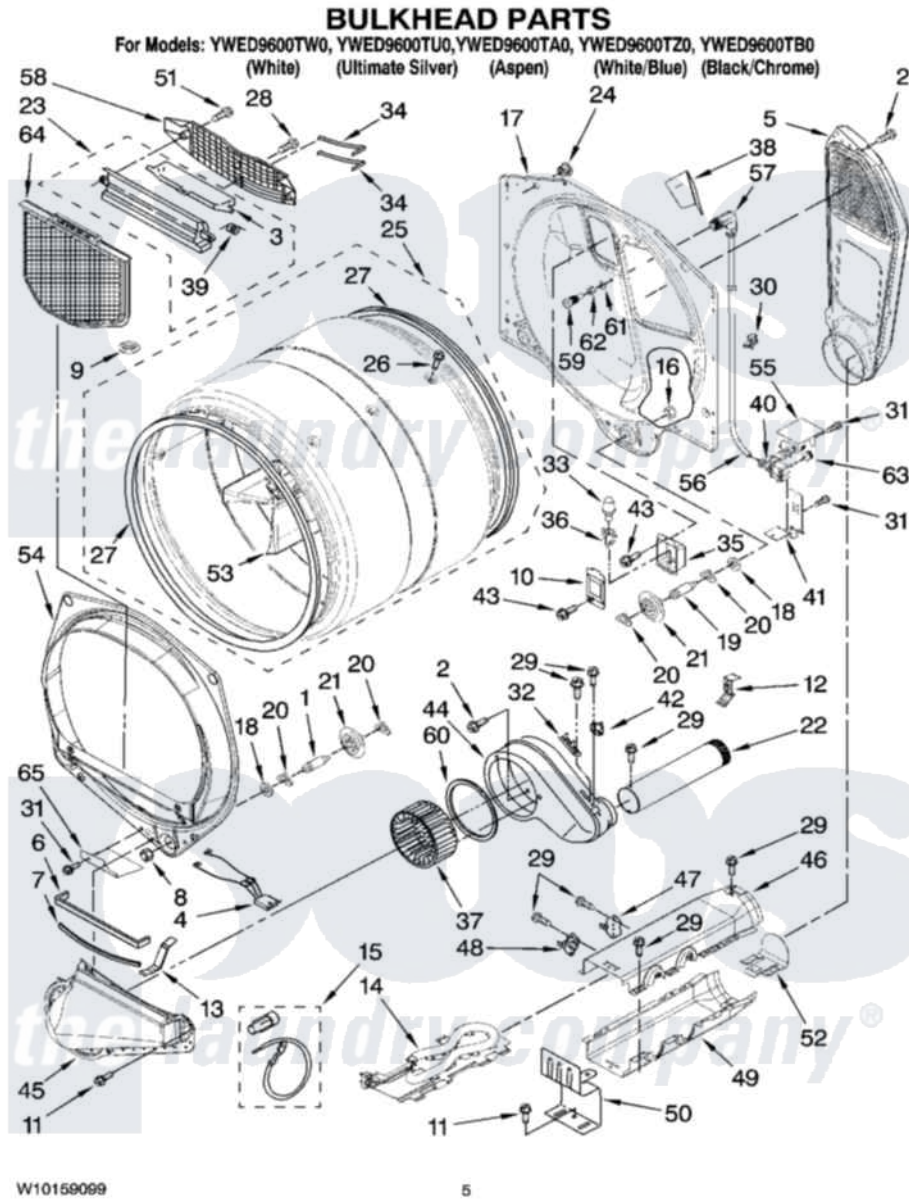

Whirlpool YWED9600TZ0 03 - BULKHEAD PARTS

Whirlpool Residential Whirlpool YWED9600TZ0 Dryer Parts Parts Diagram 03 - BULKHEAD PARTS
 Click on the part number to view part

Item	Original Part Number	Replaced By	Status	Part Description
1	8575324	W10359271		Shaft, Drum Roller Threads
2	3390647	488729		Screw
3	3394984	8563758		Door, Lint Screen
4	3406653			Harness, Sensor
5	697354	3387911		Duct-Air
6	697813			Seal, Outlet Housing
7	697814	697813		Seal, Outlet Housing
8	3934666	W10080210		Nut, 3/8 X 16
9	W10128544			Housing-Outlet
10	3402841	8532165		Lens, Drum Light
11	489463			Screw, 8-18 X 1/16
12	8572105			Retainer, Toe Panel
13	8066208			Clip-Exhaust
14	8544771			Heater Element
15	279457			Wire Kit, Terminal
16	W10001120	W10080190		Nut, 3/8-16