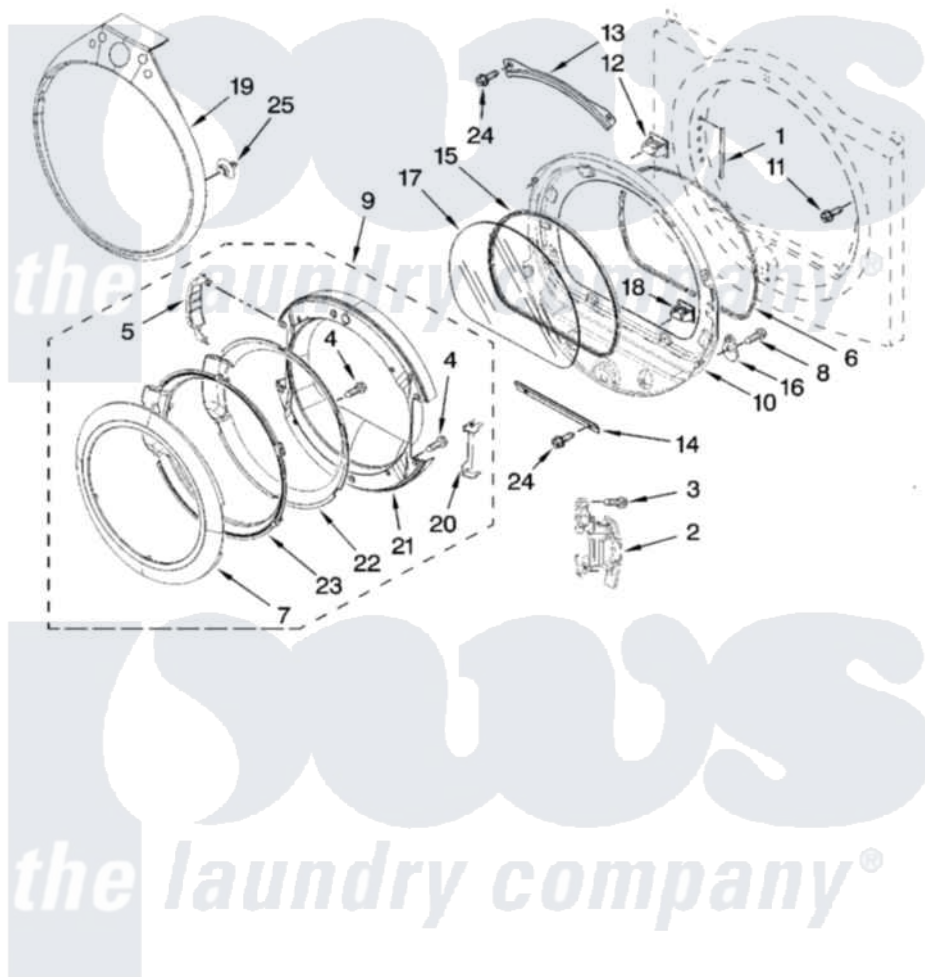

Whirlpool YWED9600TZ0 04 - DOOR PARTS, OPTIONAL PARTS (NOT INCLUDED)

DOOR PARTS

For Models: YWED9600TWO, YWED9600TU0, YWED9600TA0, YWED9600TZ0, YWED9600TB0
 (White) (Ultimate Silver) (Aspen) (White/Blue) (Black/Chrome)

W10159099

7

Whirlpool [Residential Whirlpool YWED9600TZ0 Dryer Parts](#) Parts Diagram 04 - DOOR PARTS, OPTIONAL PARTS (NOT INCLUDED)

[Click on the part number to view part](#)

Item	Original Part Number	Replaced By	Status	Part Description
1	W10085210			Label-Hinge Hole Cover Front Panel
2	W10139920			Door Hinge Assembly
3	W10159996			Screw, 10-24 X 25/64
4	9742177			Screw, 8-18 X .625
5	8578153	W10180119		Cover-Hinge, Stationary Cover Hinge
"	BLANK		Not Available	(Following Parts Not Included)
"	8578152	W10181197		Cover Hinge
6	W10139457			Seal-Door Handle, Ring Door
7	8579502			Handle, Door
"	8579496			HAndle, Ring And Pad Assembly
8	3400224			Screw, 1/4-20 X 3/8
9	8579520	W10180115		Door Assembly
"	8579514			Door Assembly