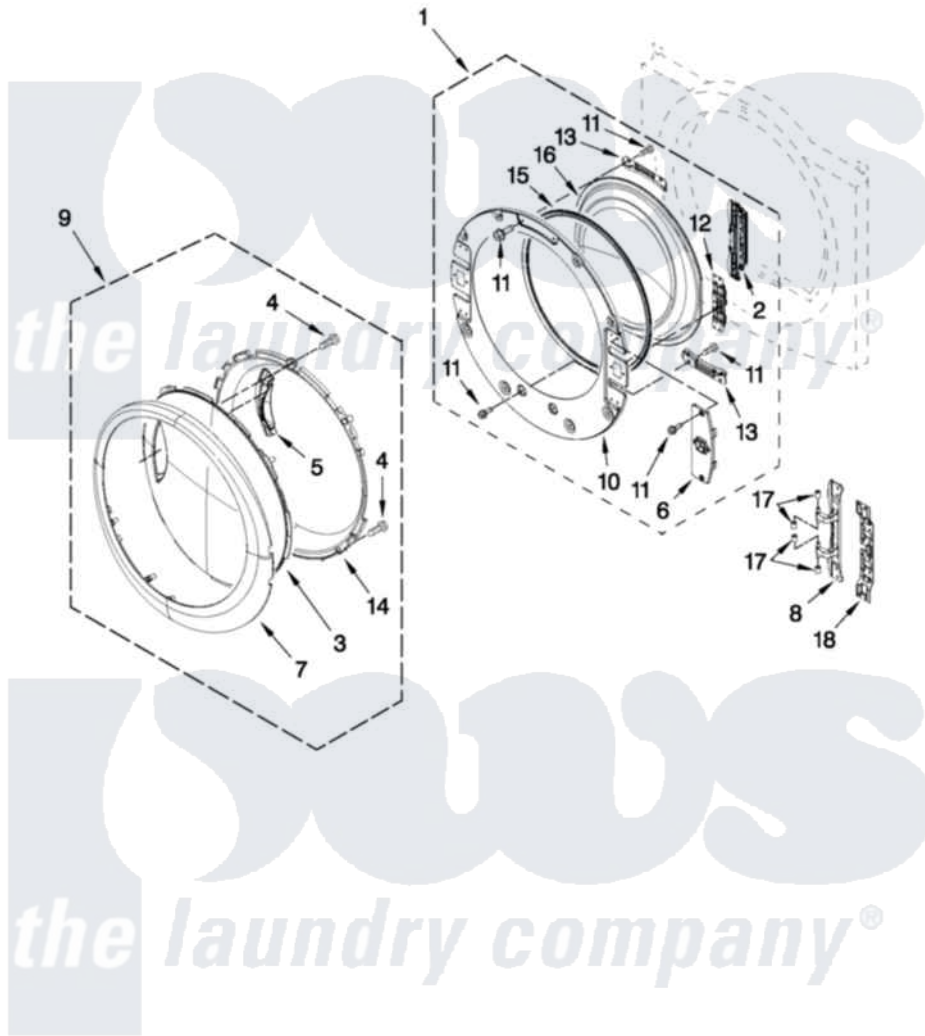

Whirlpool YWED96HEAC0 04 - DOOR PARTS

DOOR PARTS

For Models: YWED96HEAW0, YWED96HEAC0, YWED96HEAU0
(White) (Chrome Shadow) (Stainless)

FOR ORDERING INFORMATION REFER TO PARTS PRICE LIST

W10521909

7

Whirlpool [Residential Whirlpool YWED96HEAC0 Dryer Parts](#) Parts Diagram 04 - DOOR PARTS

[Click on the part number to view part](#)

Item	Original Part Number	Replaced By	Status	Part Description
1	W10208266			Door, Inner Assembly
2	W10208414			Door Hinge Assembly
3	W10208270			Door, Outer Screen
4	9742177			Screw, 8-18 X .625
5	W10208411			Handle, Door
6	W10208413			Cover, Door Switch
7	W10208271			Door, Trim Ring
8	W10208415			Hinge Base
9	W10208268			Door Assembly (Outer) (Include Items, (3, 4, 5, 7 And 14)
10	W10267837			Door, Inner Assembly
11	W10288126			Screw, 10-32 X 1/2
12	W10208254			Door Inner Screw, 10-32 X 1/2
13	W10208252			Bracket, Glass
14	W10208269			Frame, Door Front Support
15	W10329710			Door Catch Assembly

16 [W10208417](#)

Window Inner Door

17 [W10208398](#)

Cap, Hinge

18 [W10208419](#)

Plate, Hinge Retainer