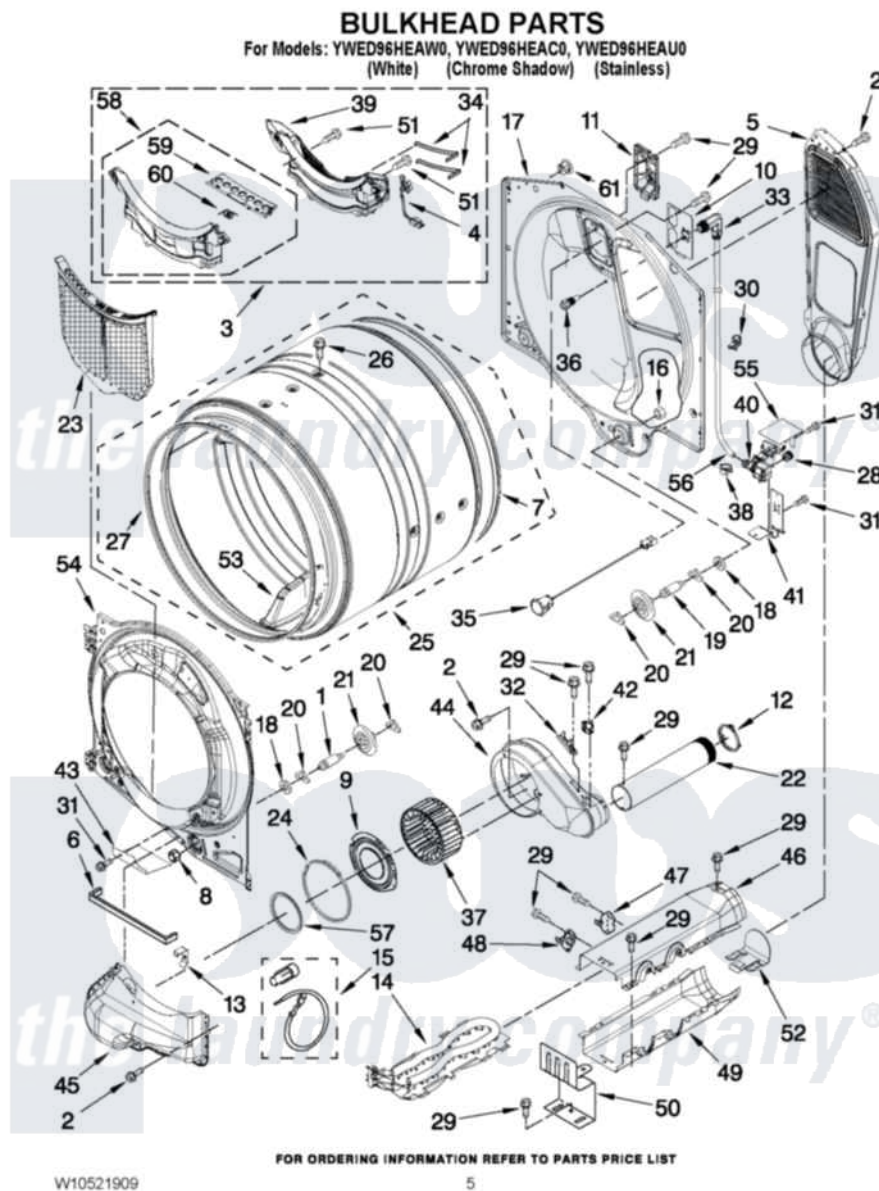

# Whirlpool YWED96HEAU0 03 - BULKHEAD PARTS

Whirlpool [Residential Whirlpool YWED96HEAU0 Dryer Parts](#) Parts Diagram 03 - BULKHEAD PARTS  
Click on the part number to view part

Item	Original Part Number	Replaced By	Status	Part Description
1	<a href="#">W10359271</a>			Shaft, Drum Roller Threads
2	3390647	<a href="#">488729</a>		Screw
3	<a href="#">W10219012</a>			Outlet, Grille And Housing Assembly
4	<a href="#">W10298258</a>			Harness, Sensor
5	697354	<a href="#">3387911</a>		Duct-Air
6	<a href="#">W10211950</a>			Seal, Outlet Housing
7	697694	<a href="#">280114</a>		Seal
8	3934666	<a href="#">W10080210</a>		Nut, 3/8 X 16
9	<a href="#">W10211901</a>			Collar Assembly
10	<a href="#">W10249422</a>			Nozzle, Bracket Rear
11	<a href="#">W10208422</a>			Rear Deflector
12	<a href="#">W10344699</a>			Collar, Duct
13	<a href="#">W10414388</a>			Clip, Spring
14	<a href="#">8544772</a>			Heater Element
15	<a href="#">279457</a>			Wire Kit, Terminal
16	W10001120	<a href="#">W10080190</a>		Nut, 3/8-16