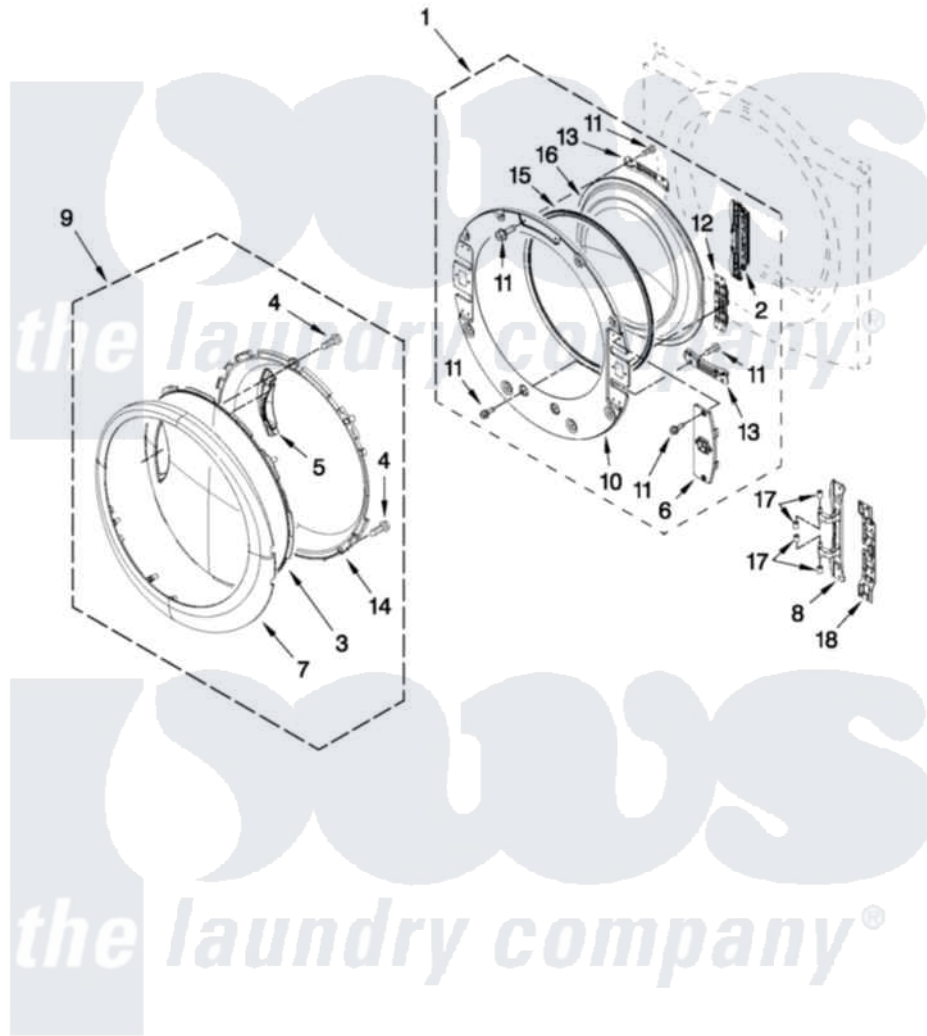

# Whirlpool YWED96HEAU0 04 - DOOR PARTS

## DOOR PARTS

For Models: YWED96HEAW0, YWED96HEAC0, YWED96HEAU0  
(White) (Chrome Shadow) (Stainless)

FOR ORDERING INFORMATION REFER TO PARTS PRICE LIST

W10521909

7

Whirlpool [Residential Whirlpool YWED96HEAU0 Dryer Parts](#) Parts Diagram 04 - DOOR PARTS  
Click on the part number to view part

Item	Original Part Number	Replaced By	Status	Part Description
1	<a href="#">W10208266</a>			Door, Inner Assembly
2	<a href="#">W10208414</a>			Door Hinge Assembly
3	<a href="#">W10208270</a>			Door, Outer Screen
4	<a href="#">9742177</a>			Screw, 8-18 X .625
5	<a href="#">W10208411</a>			Handle, Door
6	<a href="#">W10208413</a>			Cover, Door Switch
7	<a href="#">W10208271</a>			Door, Trim Ring
8	<a href="#">W10208415</a>			Hinge Base
9	<a href="#">W10208268</a>			Door Assembly (Outer) (Include Items, (3, 4, 5, 7 And 14)
10	<a href="#">W10267837</a>			Door, Inner Assembly
11	<a href="#">W10288126</a>			Screw, 10-32 X 1/2
12	<a href="#">W10208254</a>			Door Inner Screw, 10-32 X 1/2
13	<a href="#">W10208252</a>			Bracket, Glass
14	<a href="#">W10208269</a>			Frame, Door Front Support
15	<a href="#">W10329710</a>			Door Catch Assembly