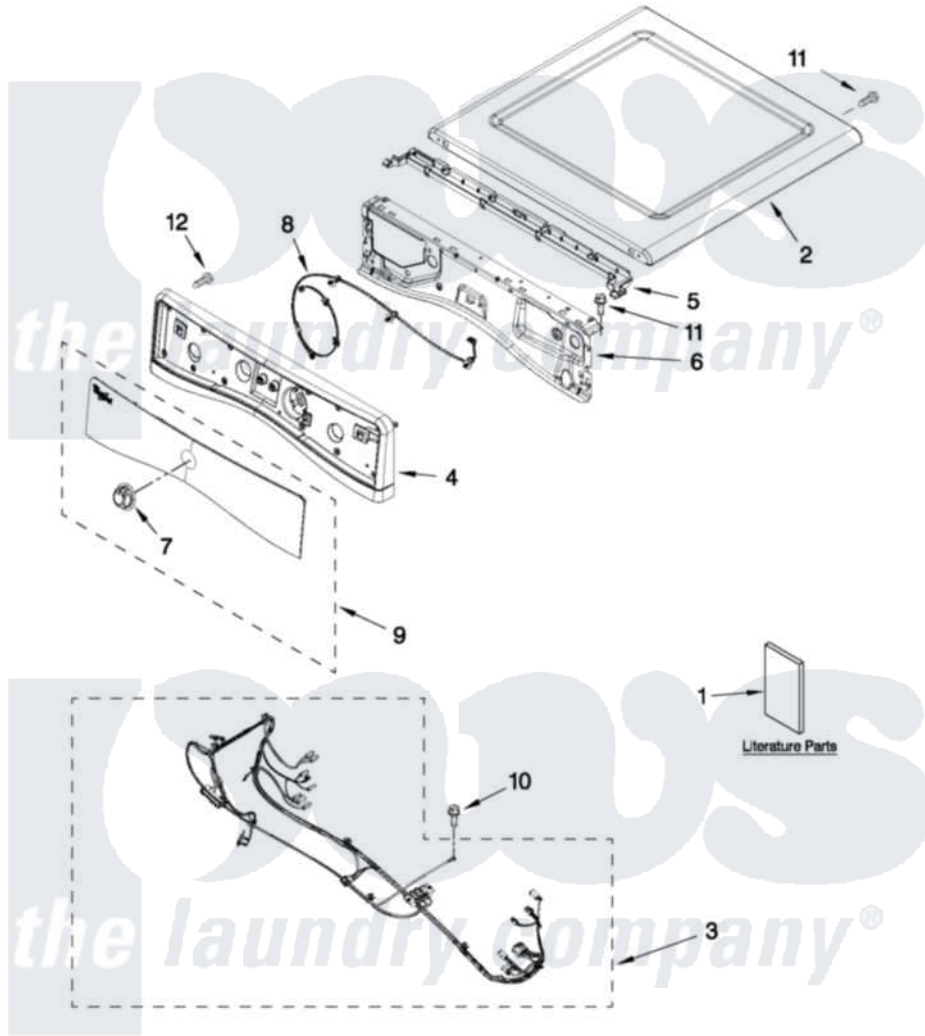

Whirlpool YWED96HEAW0 01 - TOP AND CONSOLE PARTS

TOP AND CONSOLE PARTS

For Models: YWED96HEAW0, YWED96HEAC0, YWED96HEAU0
(White) (Chrome Shadow) (Stainless)

27" ELECTRIC DRYER

FOR ORDERING INFORMATION REFER TO PARTS PRICE LIST

6-12 Litho in U.S.A. (BMN)(bay)

1

Part No. W10521909 Rev. A

Whirlpool [Residential Whirlpool YWED96HEAW0 Dryer Parts](#) Parts Diagram 01 - TOP AND CONSOLE PARTS
Click on the part number to view part

Item	Original Part Number	Replaced By	Status	Part Description
1	W10494212		Not Available	USE & CARE GUIDE
"	W10097114		Not Available	INSTALLATION INSTRUCTIONS
"	W10508900		Not Available	INSTALLATION, INSTRUCTION
2	W10208383			Top
"	W10460919			Top
"	W10316282			Top
3	W10441590		Not Available	TOP (HARNES, MAIN)
4	W104460407		Not Available	PANEL, CONSOLE (WHITE)
"	W10446407			Panel, Console
"	W10504272			Panel, Console
5	W10259210			Water Channel
6	W10208198			Bracket, Console
7	W10391535		Not Available	KNOB, CONTROL
8	W10443062			Cable, UI
9	W10391528			IML Assembly