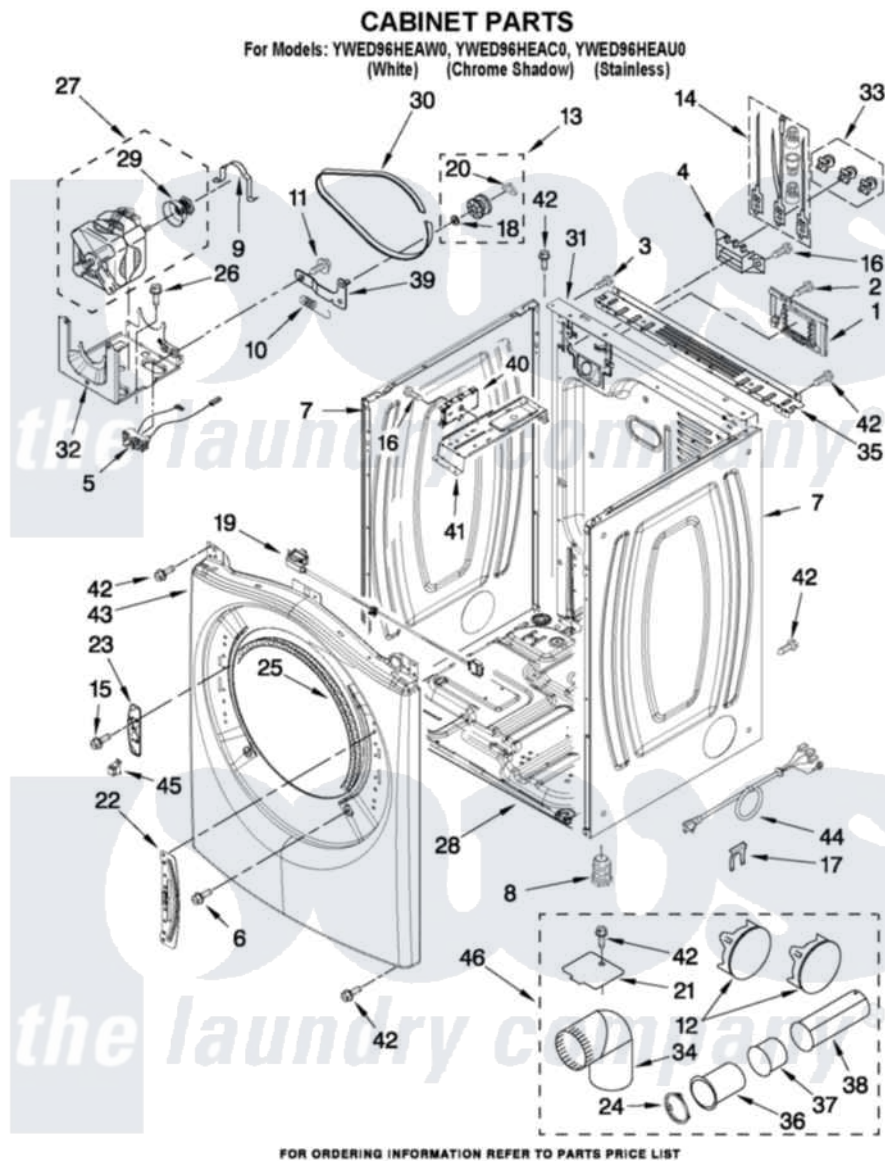

Whirlpool YWED96HEAW0 02 - CABINET PARTS

W10521909

3

Whirlpool [Residential Whirlpool YWED96HEAW0 Dryer Parts](#) Parts Diagram 02 - CABINET PARTS
Click on the part number to view part

Item	Original Part Number	Replaced By	Status	Part Description
1	W10316167			Cover,
2	3390631			Screw, 10-16 X 3/8
3	8533974	4331106		Screw, No.10-32 X 7/16
4	3397659			Block, Terminal
5	W10411936			Switch, Broken Belt
6	3357011	308685		Side Trim)
7	W10468495			Panel, Side
"	W10468496			Panel, Side
"	W10468499			Panel, Side
8	3392100	49621		Feet-Leveling
NI	279810			Foot-Optional
9	W10121316			Plug, Multivent
10	W10446781			Spring, Idler
11	3389420			Retainer-Idler 1/4-20 X 1/16
12	W10404617			Plug, Multivent
13	3388672	279640		Pulley-ldr

14	279318		Terminal Tinned And Brass Panel
15	W10288126		Screw, 10-32 X 1/2
16	90767		Screw, 8A X 3/8 HeX Washer Head Tapping
17	694415		Clip, Strain Relief
18	W10121334		Washer, Thrust
19	W10350906		Door Switch Assembly
20	690997		Washer, Thrust
21	W10354249		Plate, Cover
22	W10208218		Bracket, Door Hinge
23	W10208250		Strike, Door
24	W10344699		Collar, Duct
25	3387242		Seal, Front Panel
26	343641	681414	Screw, 10AB X 1/2
27	W10396028	279787	Motor-Drive
28	8565046		(BROKEN BELT BASE, CABINET SWITCH)
29	8578220		Pulley, Motor
30	3387610	661570	Belt
31	W10487430		Panel, Rear
32	W10242878		Bracket, Motor Mounting
33	279393		Terminal Block Screw Kit
34	W10416072	Not Available	4" - 90° ELBOW
35	W10208382		Bracket, Rear Dryer
36	8563747		Exhaust Pipe Medium Pipe
37	W10331278		Exhaust Pipe
38	8563749		Exhaust Pipe
39	3388674	W10118756	Idler Bracket
40	W10495880		Control Board
41	W10259611		Bracket, Control
42	3390647	488729	Screw
43	W10363953		Front Panel
"	W10463309		Front Panel
"	W10460923		Front Panel
44	3394208		Cord, Power
45	W10208401		Spring Catch Assembly
NI	W10323246		Dryer Exhaust Kit