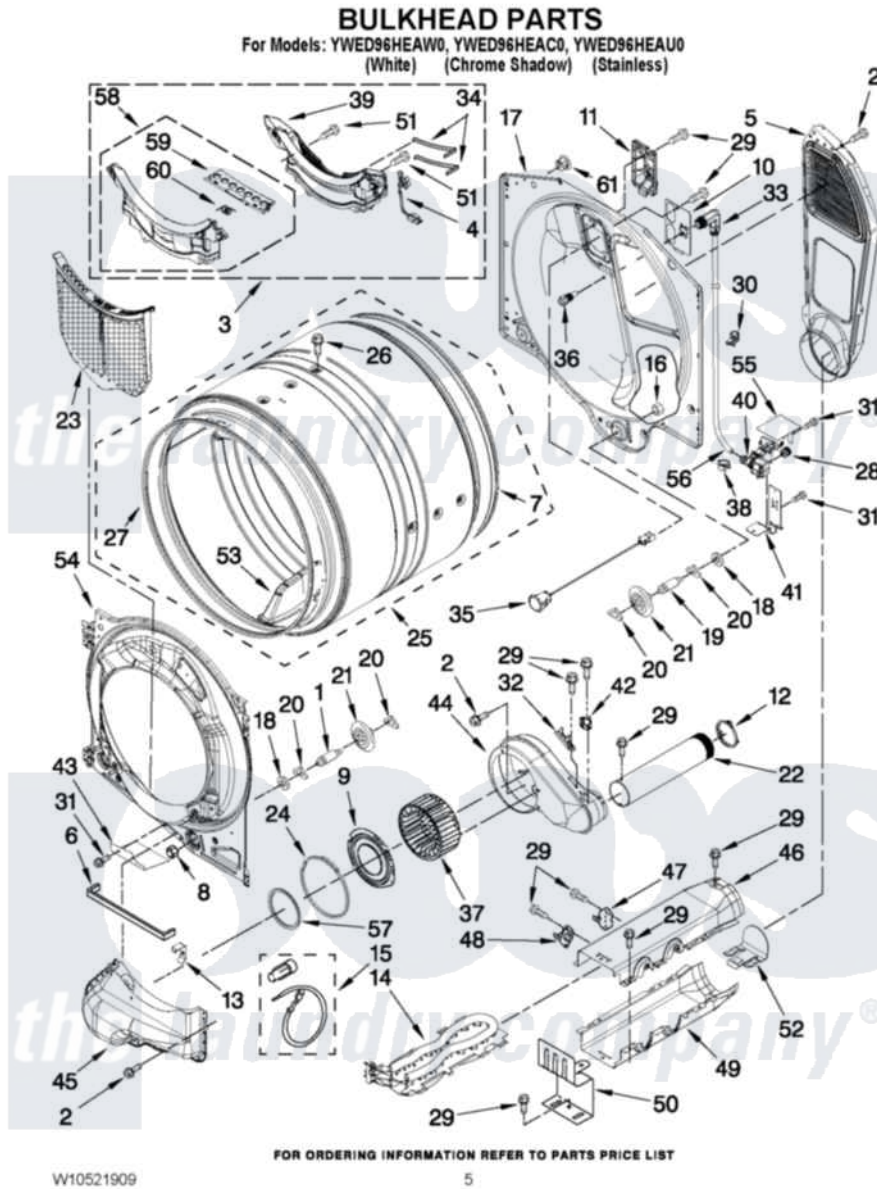

# Whirlpool YWED96HEAW0 03 - BULKHEAD PARTS

Whirlpool [Residential Whirlpool YWED96HEAW0 Dryer Parts](#) Parts Diagram 03 - BULKHEAD PARTS  
Click on the part number to view part

Item	Original Part Number	Replaced By	Status	Part Description
1	<a href="#">W10359271</a>			Shaft, Drum Roller Threads
2	3390647	<a href="#">488729</a>		Screw
3	<a href="#">W10219012</a>			Outlet, Grille And Housing Assembly
4	<a href="#">W10298258</a>			Harness, Sensor
5	697354	<a href="#">3387911</a>		Duct-Air
6	<a href="#">W10211950</a>			Seal, Outlet Housing
7	697694	<a href="#">280114</a>		Seal
8	3934666	<a href="#">W10080210</a>		Nut, 3/8 X 16
9	<a href="#">W10211901</a>			Collar Assembly
10	<a href="#">W10249422</a>			Nozzle, Bracket Rear
11	<a href="#">W10208422</a>			Rear Deflector
12	<a href="#">W10344699</a>			Collar, Duct
13	<a href="#">W10414388</a>			Clip, Spring
14	<a href="#">8544772</a>			Heater Element
15	<a href="#">279457</a>			Wire Kit, Terminal
16	W10001120	<a href="#">W10080190</a>		Nut, 3/8-16