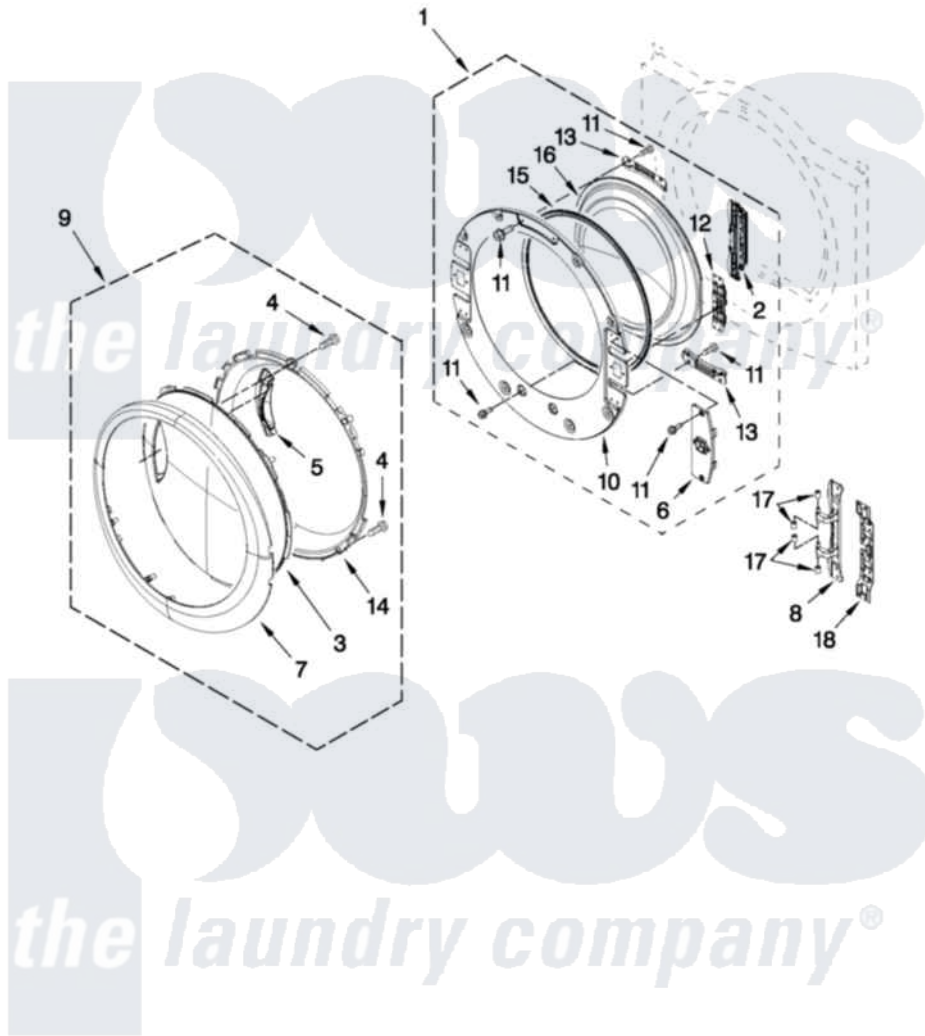

Whirlpool YWED96HEAW0 04 - DOOR PARTS

DOOR PARTS

For Models: YWED96HEAW0, YWED96HEAC0, YWED96HEAU0
(White) (Chrome Shadow) (Stainless)

FOR ORDERING INFORMATION REFER TO PARTS PRICE LIST

W10521909

7

Whirlpool [Residential Whirlpool YWED96HEAW0 Dryer Parts](#) Parts Diagram 04 - DOOR PARTS
Click on the part number to view part

Item	Original Part Number	Replaced By	Status	Part Description
1	W10208266			Door, Inner Assembly
2	W10208414			Door Hinge Assembly
3	W10208270			Door, Outer Screen
4	9742177			Screw, 8-18 X .625
5	W10208411			Handle, Door
6	W10208413			Cover, Door Switch
7	W10208271			Door, Trim Ring
8	W10208415			Hinge Base
9	W10208268			Door Assembly (Outer) (Include Items, (3, 4, 5, 7 And 14)
10	W10267837			Door, Inner Assembly
11	W10288126			Screw, 10-32 X 1/2
12	W10208254			Door Inner Screw, 10-32 X 1/2
13	W10208252			Bracket, Glass
14	W10208269			Frame, Door Front Support
15	W10329710			Door Catch Assembly

16 [W10208417](#)

Window Inner Door

17 [W10208398](#)

Cap, Hinge

18 [W10208419](#)

Plate, Hinge Retainer