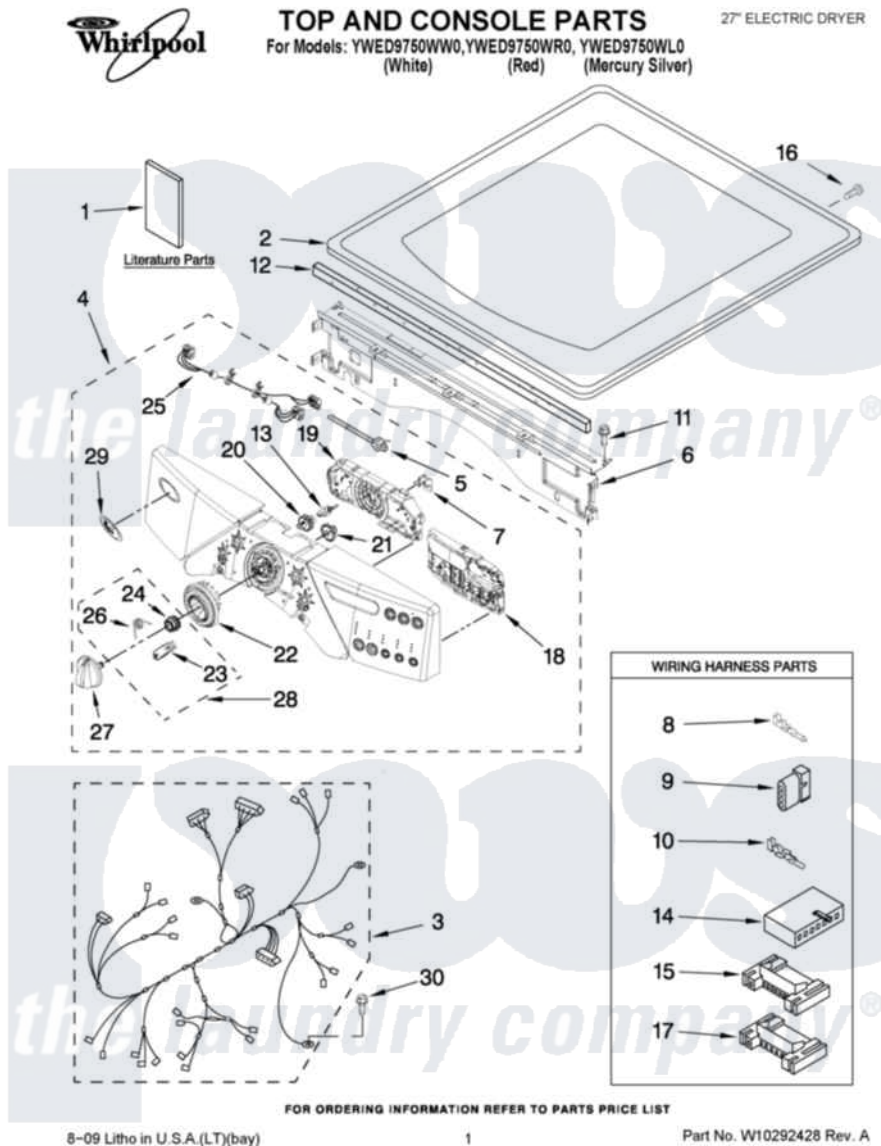

Whirlpool YWED9750WR0 01 - TOP AND CONSOLE PARTS

Whirlpool Residential Whirlpool YWED9750WR0 Dryer Parts Parts Diagram 01 - TOP AND CONSOLE PARTS
 Click on the part number to view part

Item	Original Part Number	Replaced By	Status	Part Description
1	W10289764		Not Available	USE & CARE GUIDE
"	W10258369		Not Available	TECH SHEET
"	W10255469		Not Available	INSTALLATION INSTRUCTIONS
2	3980634	W10117263		Top
"	W10249738			Toe Panel
"	W10249739			Top
3	W10111066		Not Available	HARNESS, MAIN
4	W10287715			Panel, Console
"	W10287717			Panel, Console
"	W10287716			Panel, Console
5	3391018			Tie Cable
6	W10215656			Bracket, Console
7	W10112268			Clip-Harness
8	94614			Terminal
9	3936144			Do-It-Yourself Repair Manuals
10	94613	596797		Terminal

11	3390647	488729	Screw
12	W10112267		Foam-Seal Control Bracket
13	W10030070	W10012480	Kit
14	3936150		Connector, 7-Circuit
15	3395683		Receptacle, Multi-Terminal
16	98139	303776	Screw
17	2203186		Connector, 5-Circuit
18	W10288016		User-Interface
19	W10280044		User Interface
20	W10012430		Encoder, Wheel Kit.
21	W10012440		Retainer-Snap
22	W10012410		Knob, Light Ring
23	W10012810	280230	Encoder, Wheel Kit.
24	W10012460	280230	Encoder, Wheel Kit.
25	W10242906		Harness, Communication
26	W10012820	280230	Encoder, Wheel Kit.
27	W10190685		Knob, Control
28	280230		Encoder, Wheel Kit.
29	W10117943	8303811	Badge, Assembly
30	693995		Screw, Hex Head