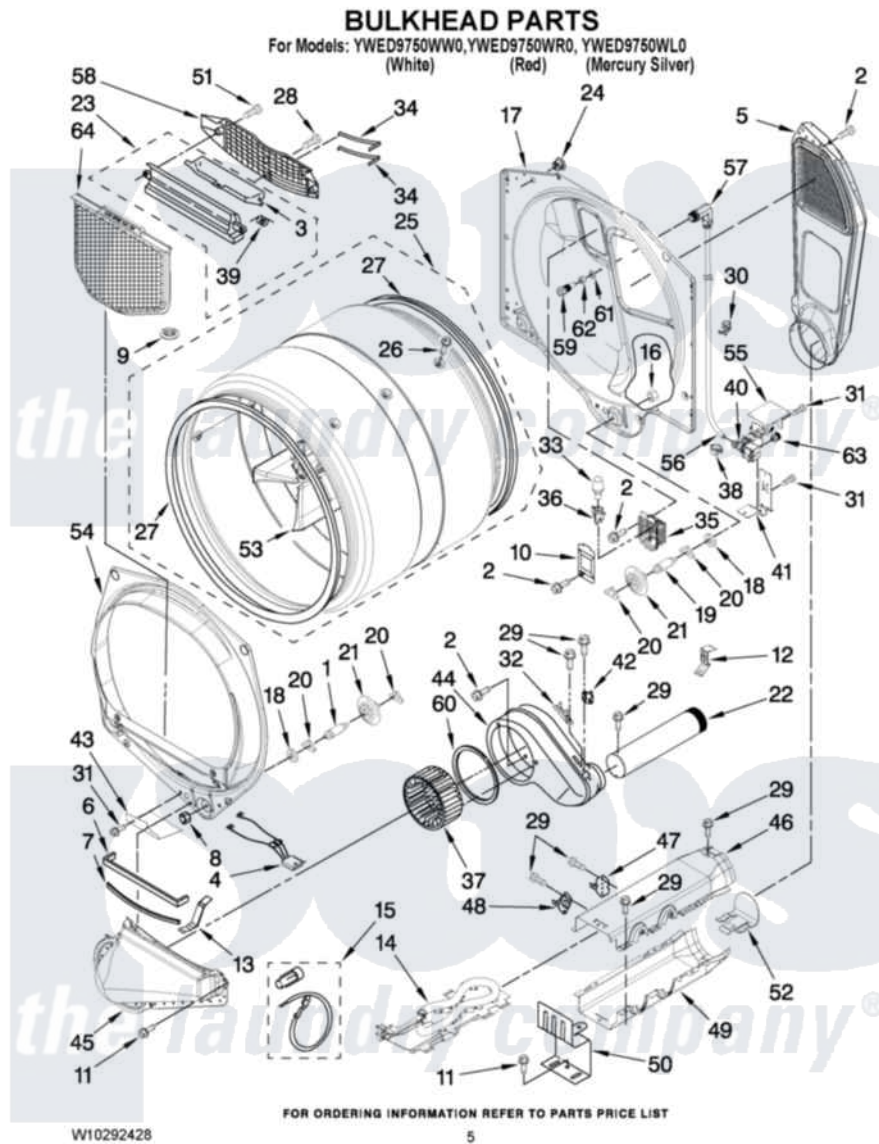

# Whirlpool YWED9750WR0 03 - BULKHEAD PARTS

Whirlpool Residential Whirlpool YWED9750WR0 Dryer Parts Parts Diagram 03 - BULKHEAD PARTS  
Click on the part number to view part

Item	Original Part Number	Replaced By	Status	Part Description
1	8575324	<a href="#">W10359271</a>		Shaft, Drum Roller Threads
2	3390647	<a href="#">488729</a>		Screw
3	3394984	<a href="#">8563758</a>		Door, Lint Screen
4	<a href="#">3406653</a>			Harness, Sensor
5	697354	<a href="#">3387911</a>		Duct-Air
6	<a href="#">697813</a>			Seal, Outlet Housing
7	697814	<a href="#">697813</a>		Seal, Outlet Housing
8	3934666	<a href="#">W10080210</a>		Nut, 3/8 X 16
9	<a href="#">W10128544</a>			Housing-Outlet
10	3402841	<a href="#">8532165</a>		Lens, Drum Light
11	<a href="#">489463</a>			Screw, 8-18 X 1/16
12	<a href="#">8572105</a>			Retainer, Toe Panel
13	<a href="#">8066208</a>			Clip-Exhaust
14	<a href="#">8544771</a>			Heater Element
15	<a href="#">279457</a>			Wire Kit, Terminal
16	W10001120	<a href="#">W10080190</a>		Nut, 3/8-16