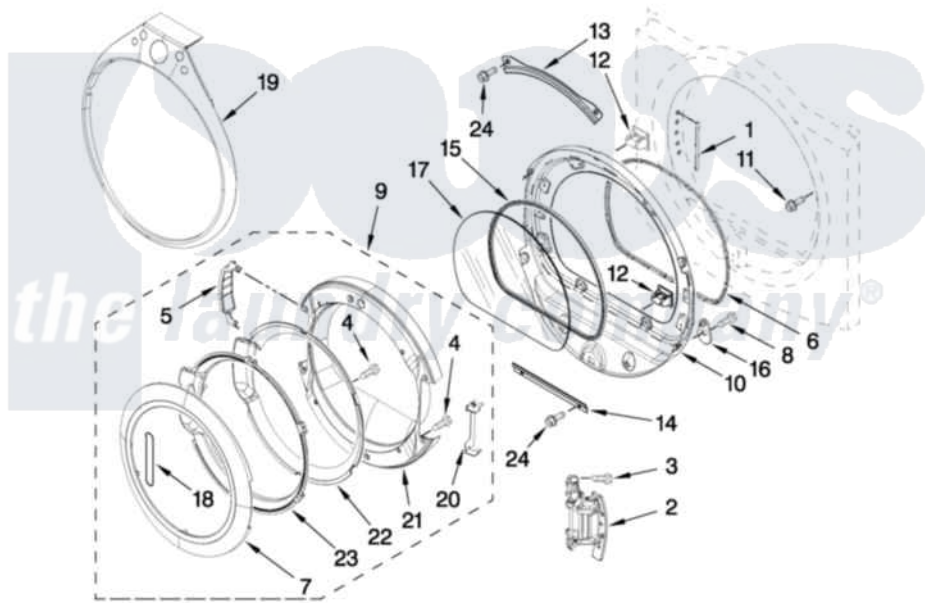

Whirlpool YWED9750WR0 04 - DOOR PARTS

DOOR PARTS

For Models: YWED9750WW0 (White), YWED9750WR0 (Red), YWED9750WL0 (Mercury Silver)

W10292428

FOR ORDERING INFORMATION REFER TO PARTS PRICE LIST

7

Whirlpool [Residential Whirlpool YWED9750WR0 Dryer Parts](#) Parts Diagram 04 - DOOR PARTS

[Click on the part number to view part](#)

Item	Original Part Number	Replaced By	Status	Part Description
1	W10085210			Label-Hinge Hole Cover Front Panel
2	W10139920			Door Hinge Assembly
3	W10159996			Screw, 10-24 X 25/64
4	9742177			Screw, 8-18 X .625
5	W10180119			Cover-Hinge, Stationary Cover Hinge
"	W10181197			Cover Hinge
6	W10139457			Seal-Door Handle, Ring Door
7	W10193522			Door Frame Assembly
8	3400224			Screw, 1/4-20 X 3/8
9	W10193530			Door Assembly
10	8578229			Door Assembly
11	355515			Screw, 8-18 X 11/16
12	690081	279570		Latch
13	8519356			Retainer-Window
14	8519354			Retainer-Window

15	8579662		Gasket, Window
16	W10048910		Screw-Plug
17	8566254		Glass-Window
18	W10153281	W10121607	Pad, Door Handle
19	W10240356		Trim, Tear Drop And Clip Assembly
"	W10249766		Tear-Drop Trim And Clip Assembly
"	W10249740		Trim, Tear Drop And Clip Assembly
20	W10180120		Shield, Door
21	W10180118		Door, Intermediate
22	W10180117		Door Mask
23	W10171571		Screen, Door
24	3393258	3373329D	Screw