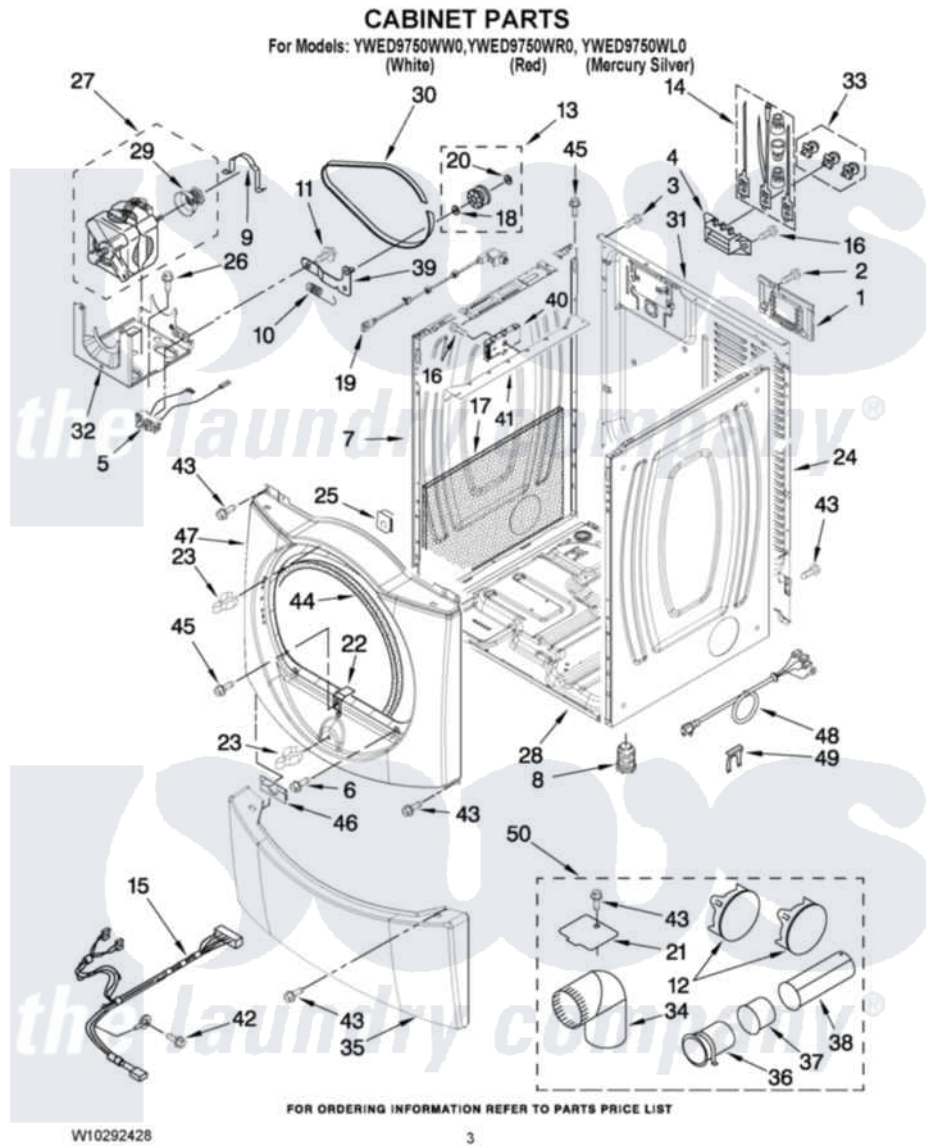

Whirlpool YWED9750WW0 02 - CABINET PARTS

Whirlpool [Residential Whirlpool YWED9750WW0 Dryer Parts](#) Parts Diagram 02 - CABINET PARTS
Click on the part number to view part

Item	Original Part Number	Replaced By	Status	Part Description
1	W10286180	W10119283		Cover, Terminal Block
2	3390814	90767		Screw, 8A X 3/8 HeX Washer Head Tapping
3	8533974	4331106		Screw, No.10-32 X 7/16
4	3397659			Block, Terminal
5	W10246525	W10314253		Switch, Assembly Broken Belt
6	3357011	308685		Side Trim)
7	W10192435			Panel, Side
"	W10249768			Panel, Side
"	W10249727			Panel, Side
8	3392100	49621		Feet-Leveling
"	279810			Foot-Optional
9	660658			Clamp, Motor Mounting 343481 685441
10	3387374			Spring, Idler
11	3389420			Retainer-Idler 1/4-20 X 1/16
12	49252			Plug, Multivent